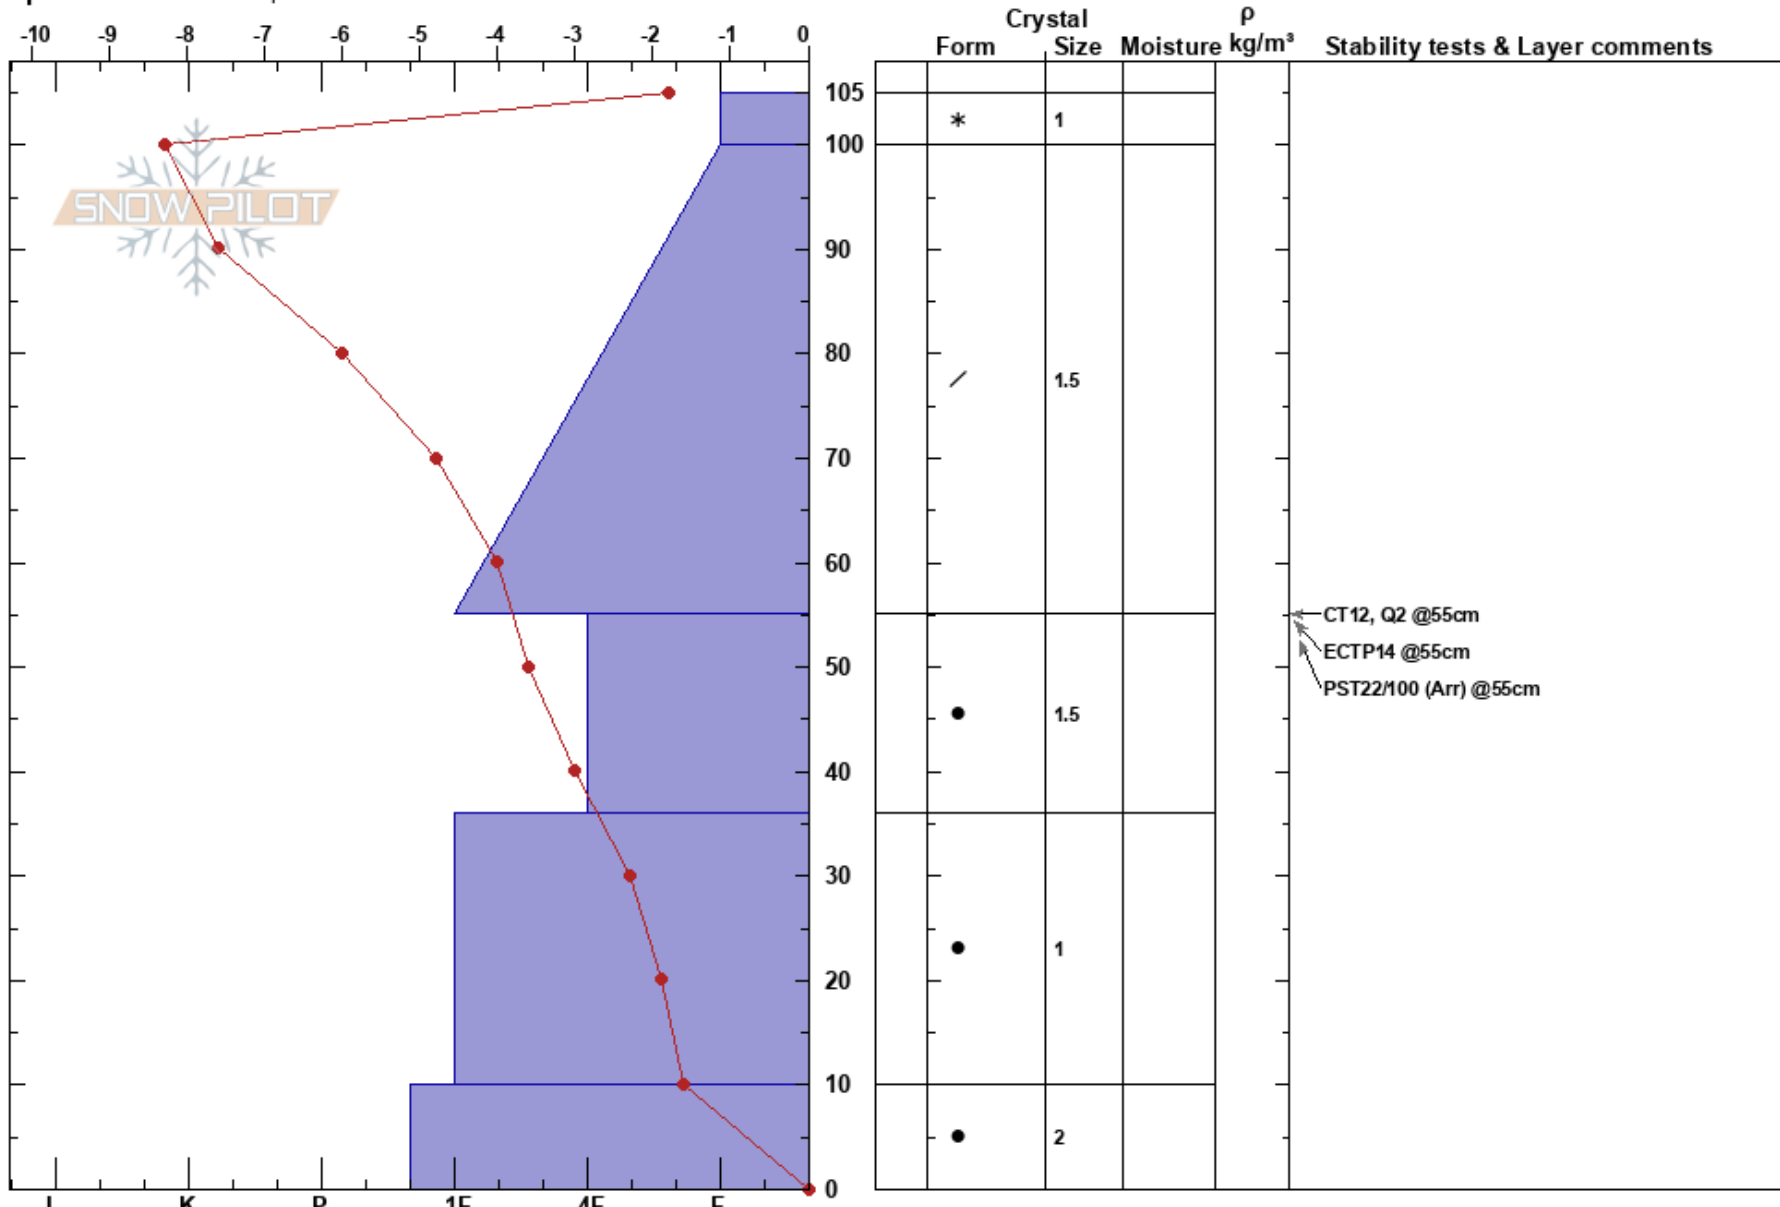

YC North Study Plot
 Madison Range-N
 MT
 Elevation: 8003 ft
 Aspect: 10°
 Specifics: We skied slope

Richard Gauron
 01/04/2019 - 11:50am
 Co-ord: 45.24961N, -111.45685W
 Slope Angle: 28°
 Wind Loading: previous

Stability: **HS:105**
 Air Temperature: -3.8°C **PF:40**
 Sky Cover: OVC **PS:10**
 Precipitation: NO
 Wind: SW Calm

Layer Notes:

Notes: Dug by Richard and AJ. 5mm Surface hoar. Layer of concern/failure was at 55cm in the old snow new snow interface.