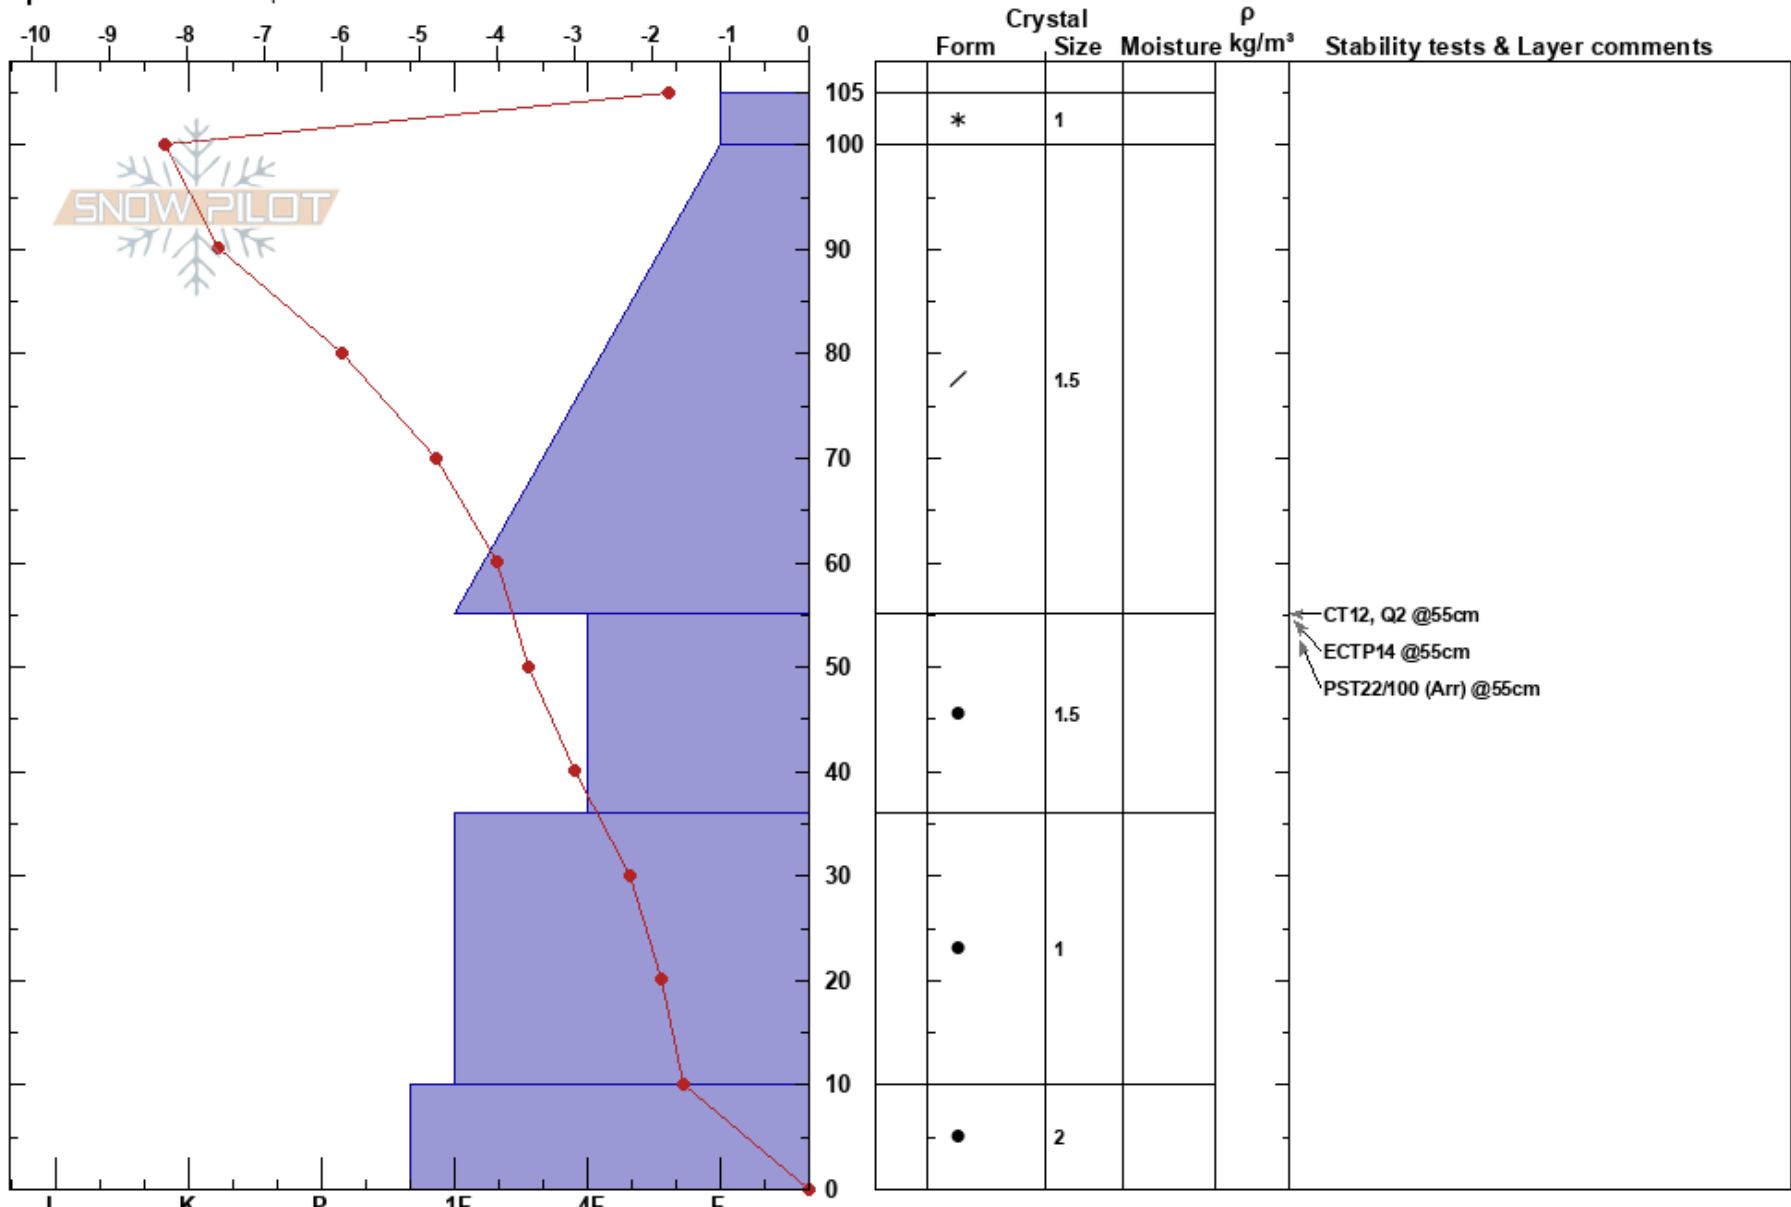

YC North Study Plot  
 Madison Range-N  
 MT  
 Elevation: 8003 ft  
 Aspect: 10°  
 Specifics: We skied slope

Richard Gauron  
 01/04/2019 - 11:50am  
 Co-ord: 45.24961N, -111.45685W  
 Slope Angle: 28°  
 Wind Loading: previous

Stability: **HS:105**  
 Air Temperature: -3.8°C **PF:40**  
 Sky Cover: OVC **PS:10**  
 Precipitation: NO  
 Wind: SW Calm

Layer Notes:

Notes: Dug by Richard and AJ. 5mm Surface hoar. Layer of concern/failure was at 55cm in the old snow new snow interface.