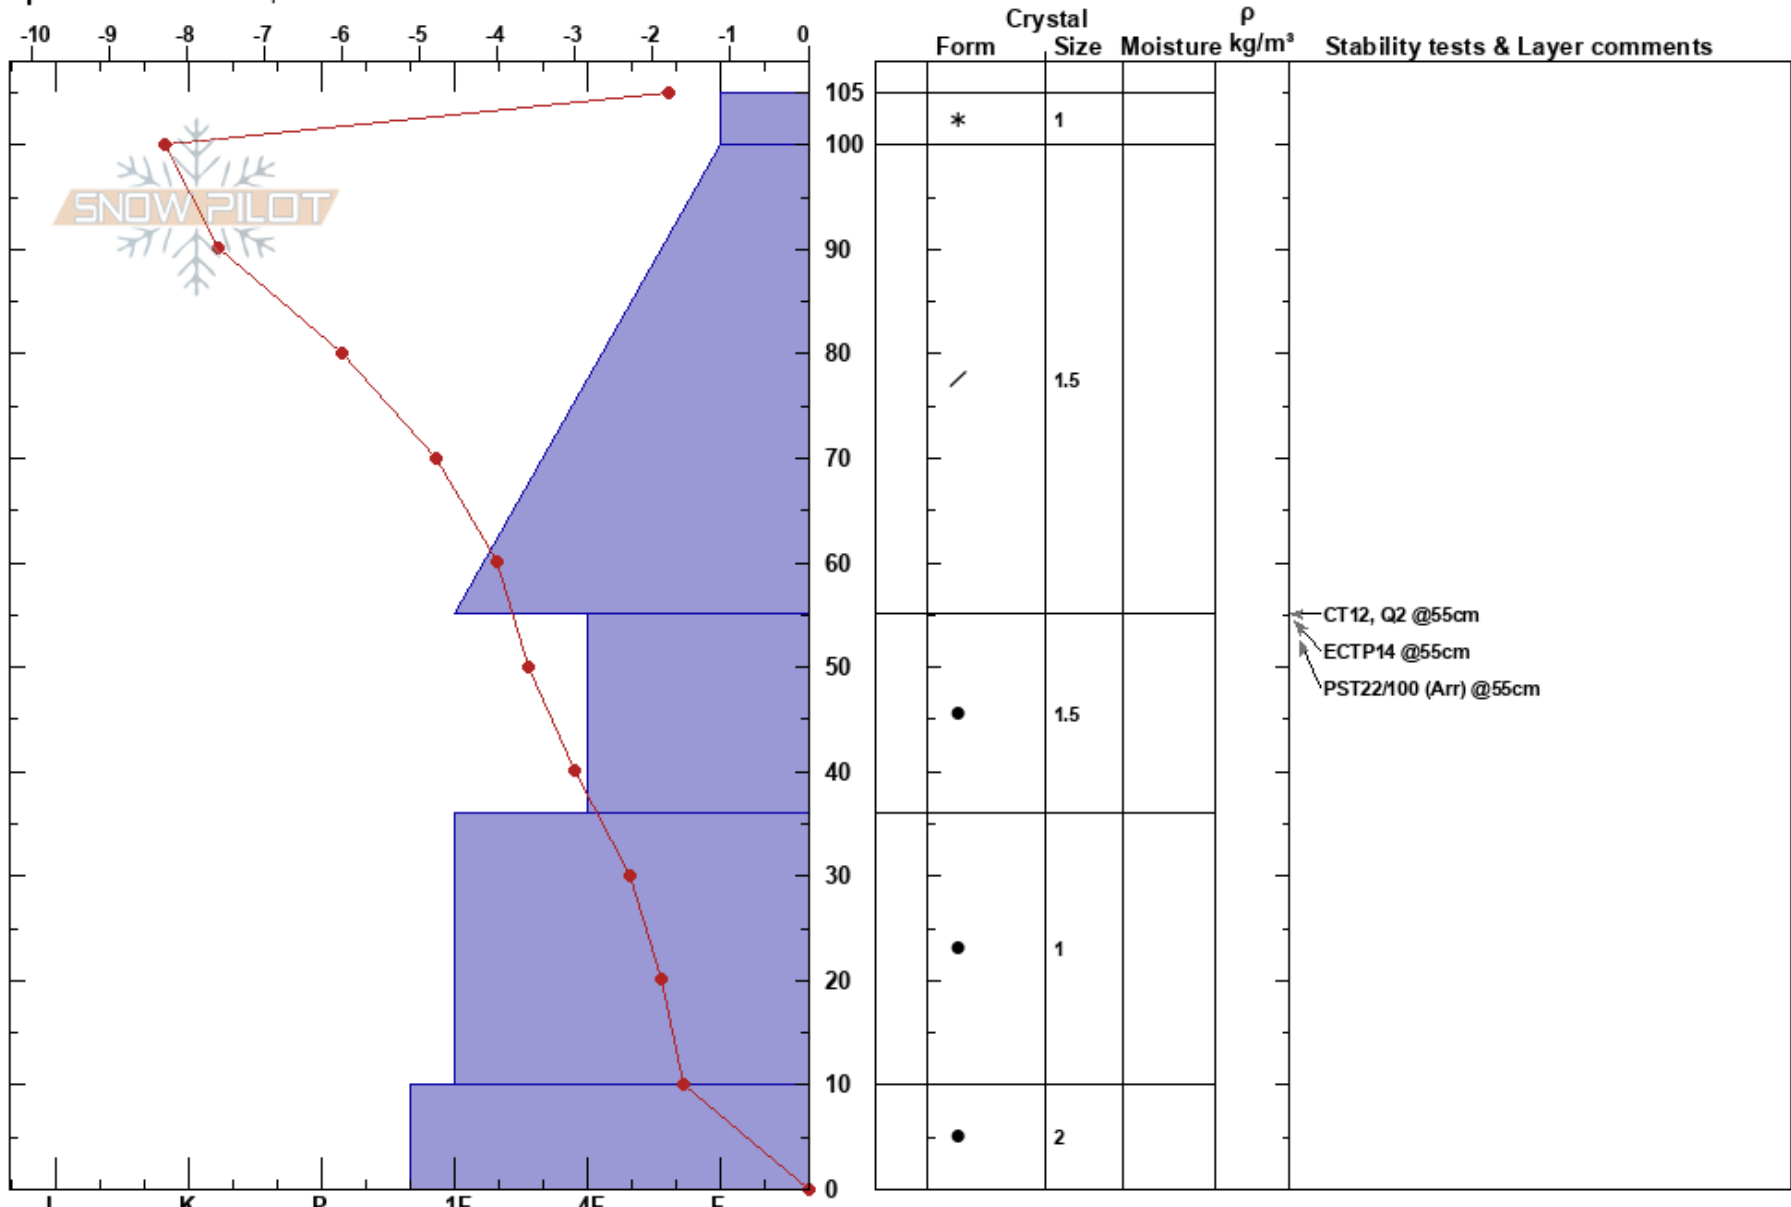

YC North Study Plot
 Madison Range-N
 MT
 Elevation: 8003 ft
 Aspect: 10°
 Specifics: We skied slope

Richard Gauron
 01/04/2019 - 11:50am
 Co-ord: 45.24961N, -111.45685W
 Slope Angle: 28°
 Wind Loading: previous

Stability: **HS:105**
 Air Temperature: -3.8°C **PF:40**
 Sky Cover: OVC **PS:10**
 Precipitation: NO
 Wind: SW Calm

Layer Notes:

Notes: Dug by Richard and AJ. 5mm Surface hoar. Layer of concern/failure was at 55cm in the old snow new snow interface.