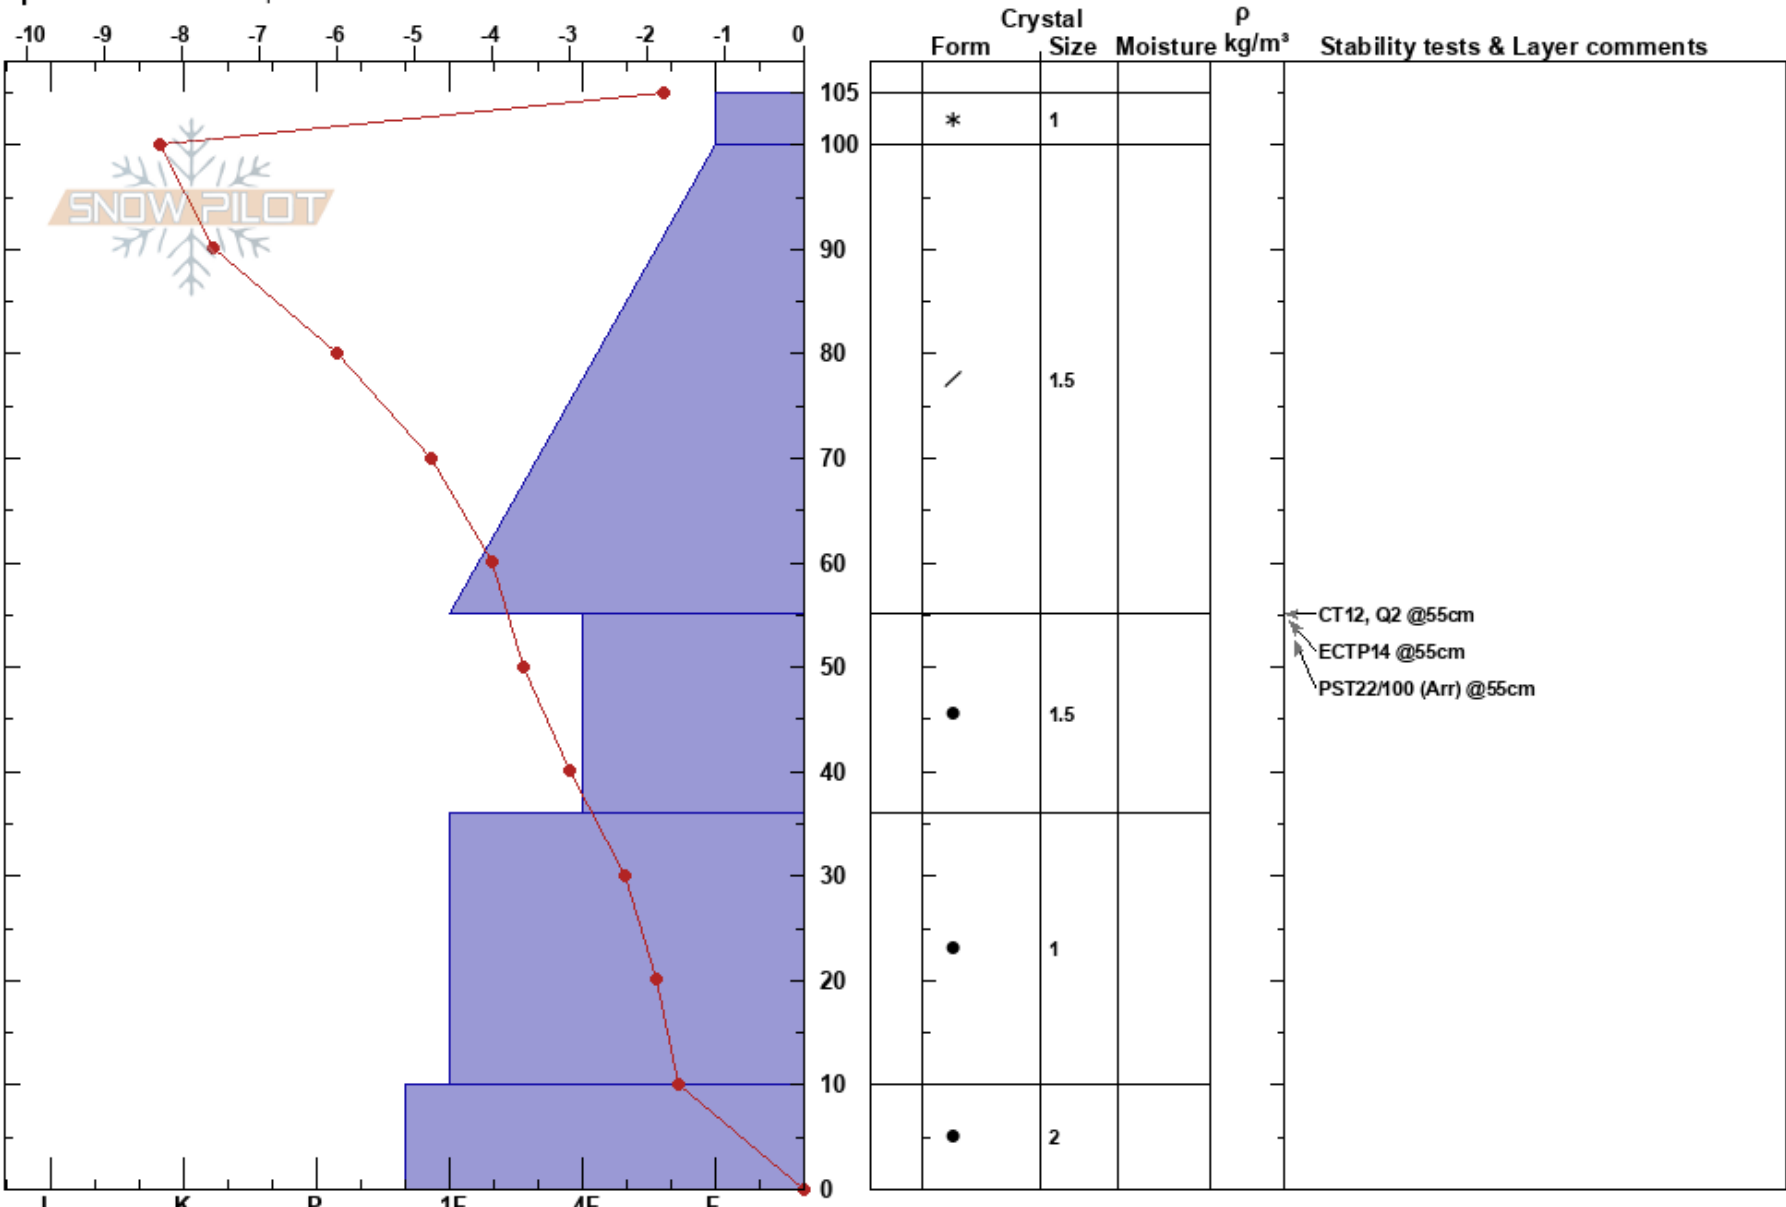

YC North Study Plot
 Madison Range-N
 MT
 Elevation: 8003 ft
 Aspect: 10°
 Specifics: We skied slope

Richard Gauron
 01/04/2019 - 11:50am
 Co-ord: 45.24961N, -111.45685W
 Slope Angle: 28°
 Wind Loading: previous

Stability:
 Air Temperature: -3.8°C
 Sky Cover: OVC
 Precipitation: NO
 Wind: SW Calm

HS:105
 PF:40
 PS:10
 Layer Notes:

Notes: Dug by Richard and AJ. 5mm Surface hoar. Layer of concern/failure was at 55cm in the old snow new snow interface.