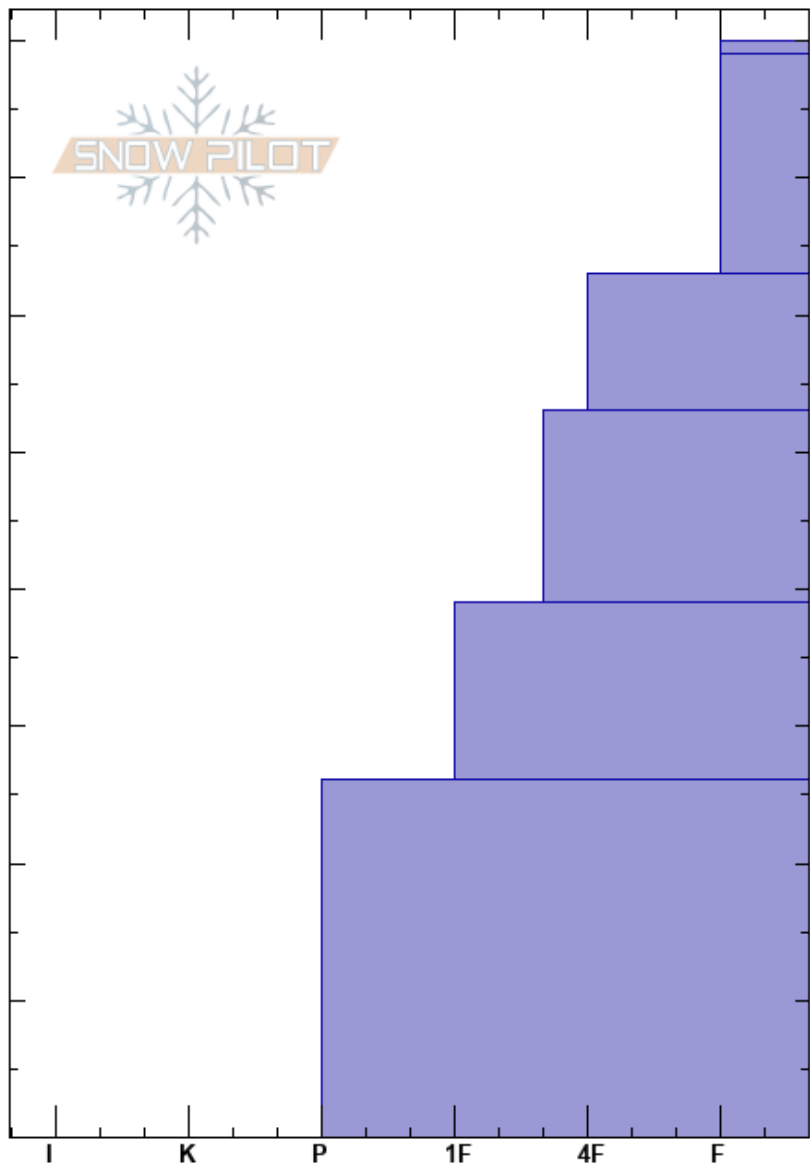

Andesite
 Castle Peak Area
 CA
 Elevation: 6900 ft
 Aspect: 360°
 Specifics:

Sarah Newsome
 12/14/2018 - 1:15pm
 Co-ord: 39.34258N, -120.35371W
 Slope Angle: 13°
 Wind Loading: yes

Stability:
 Air Temperature: 0°C
 Sky Cover: FEW
 Precipitation: NO
 Wind: SW Moderate

HS:80
 PF:23
 80-79cm:Problematic layer

Crystal Form	Crystal Size	Moisture	ρ kg/m ³	Stability tests & Layer comments
V	8			
∅	1			
• (/)	1			
•	1			
•	1			
○				

2x CTN

Notes: