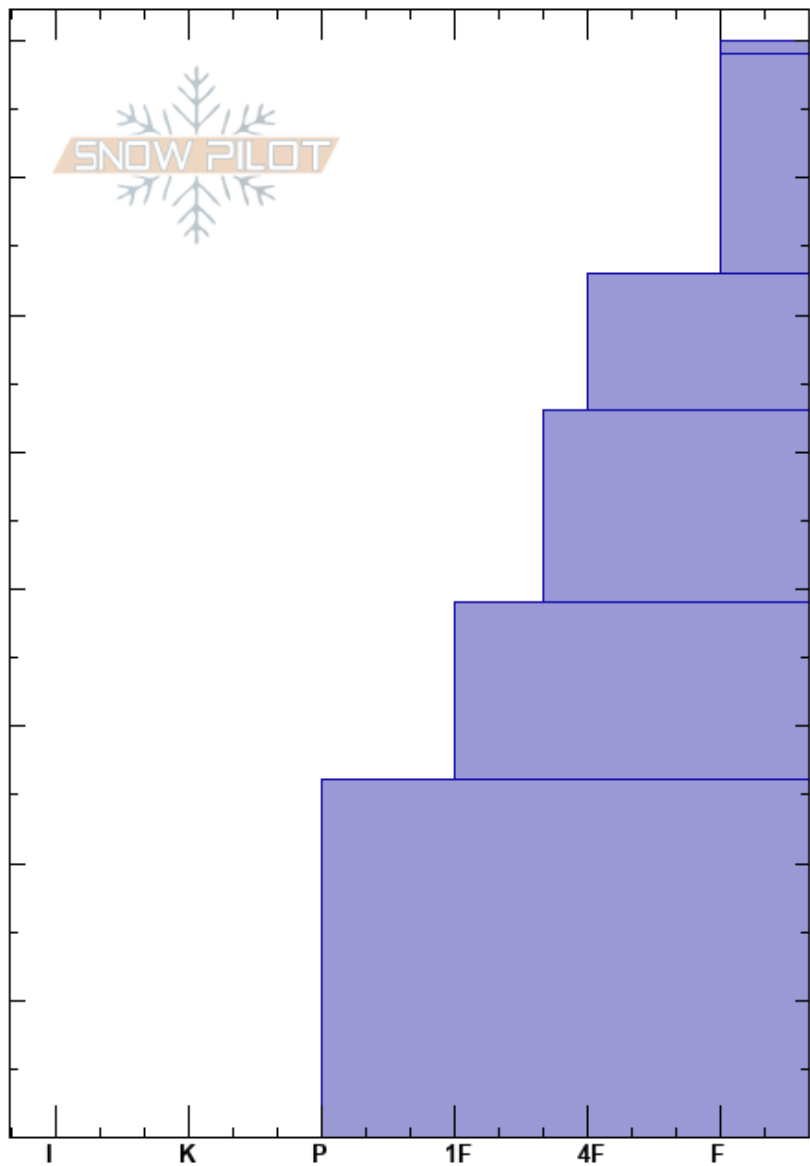

Andesite  
 Castle Peak Area  
 CA  
 Elevation: 6900 ft  
 Aspect: 360°  
 Specifics:

Sarah Newsome  
 12/14/2018 - 1:15pm  
 Co-ord: 39.34258N, -120.35371W  
 Slope Angle: 13°  
 Wind Loading: yes

Stability:  
 Air Temperature: 0°C  
 Sky Cover: FEW  
 Precipitation: NO  
 Wind: SW Moderate

HS:80  
 PF:23  
 80-79cm:Problematic layer

Form	Crystal		Moisture	$\rho$ kg/m <sup>3</sup>	Stability tests & Layer comments
	Size				
V	8				
∅	1				
• (/)	1				
•	1				
•	1				
○					

2x CTN

Notes: