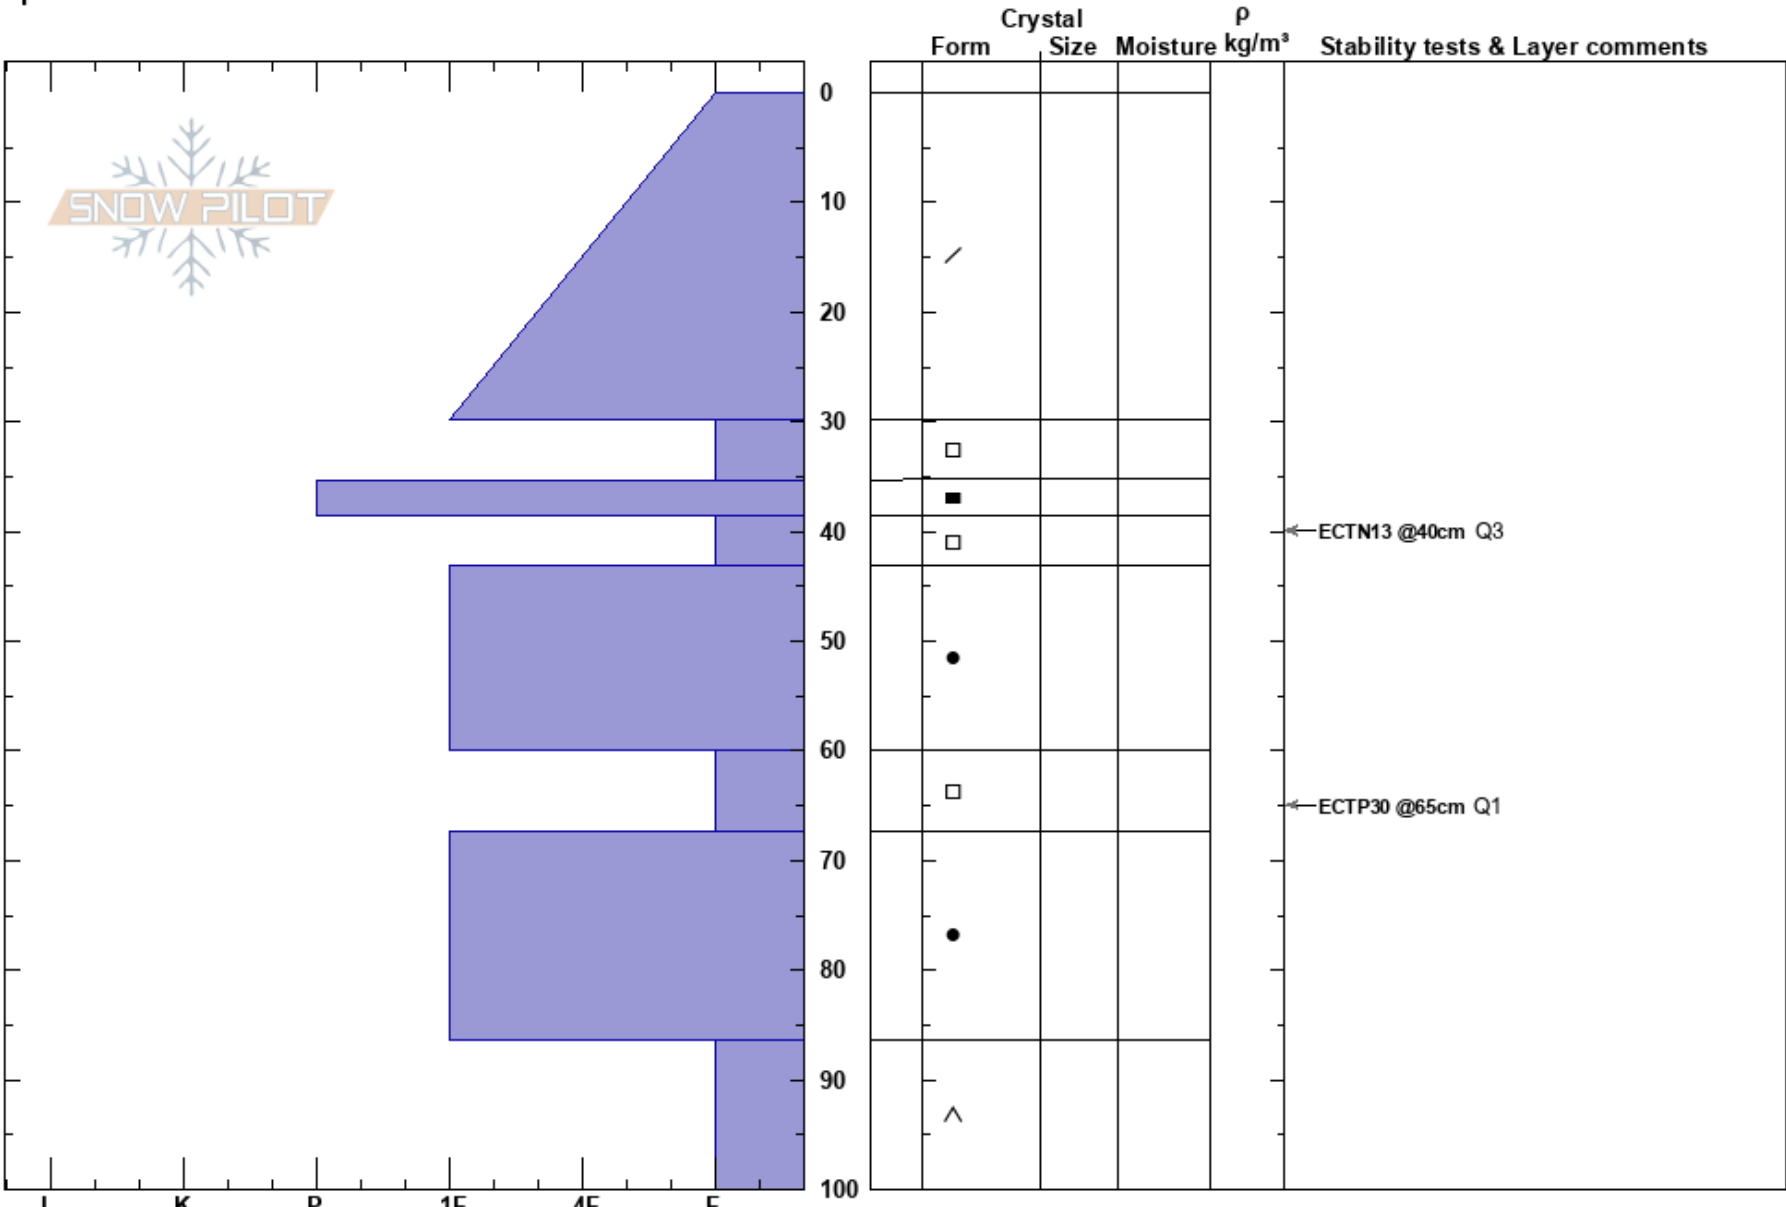

WMR Backcountry  
 Whitefish  
 MT  
 Elevation: 6300 ft  
 Aspect: W  
 Specifics:

Jamie Burkholder  
 02/12/2018 - 11:00am  
 Co-ord: 48.51527N, -114.31584W  
 Slope Angle: 39°  
 Wind Loading:

Stability:  
 Air Temperature:  
 Sky Cover: CLR  
 Precipitation: NO  
 Wind: Calm

HS:100  
 PS: 10 29.8-35.4cm:Problematic layer

Notes: