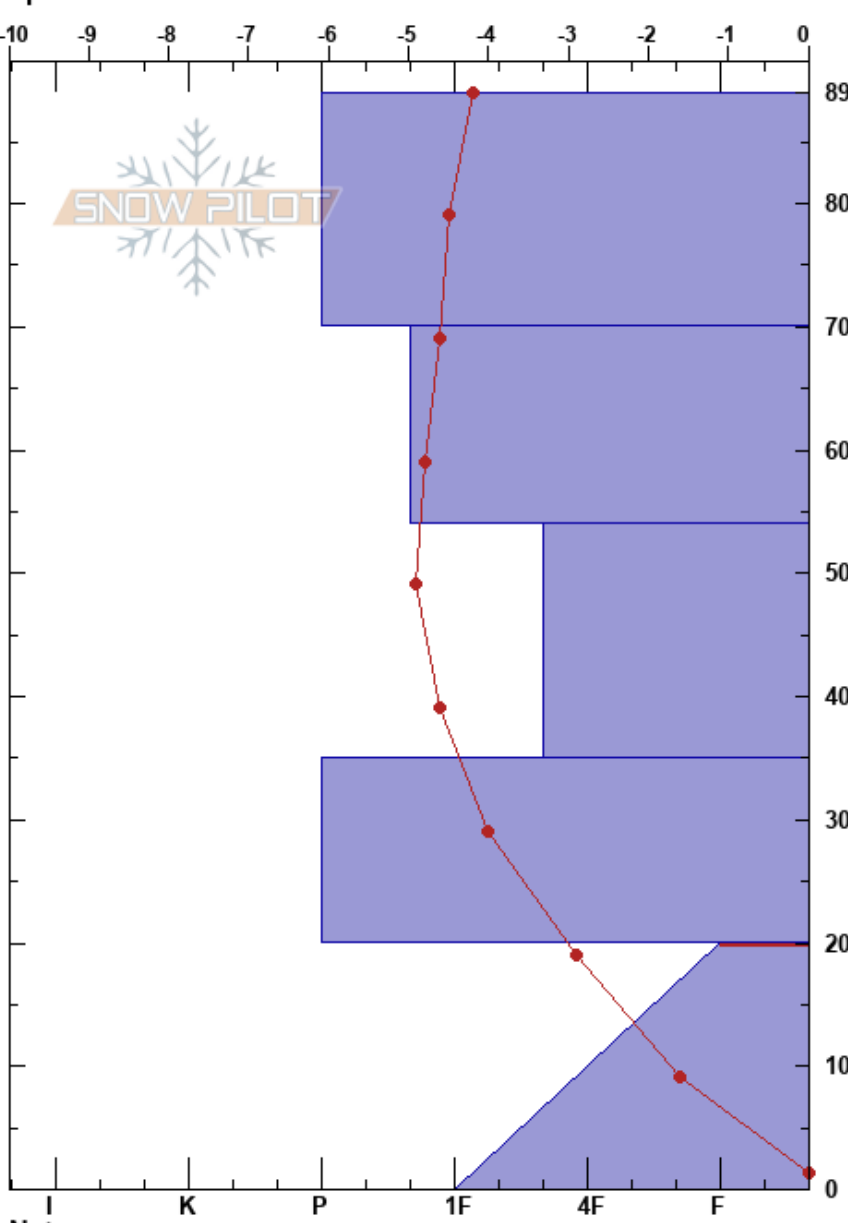

180104 TrV Nuolja Gryt
 Abisko
 Sweden
 Elevation: 944 m
 Aspect: E
 Specifics:

Abisko Nuolja
 04/01/2019 - 22:30
 Co-ord: 68.36455N, 18.72873E
 Slope Angle: 16°
 Wind Loading: previous

Stability: **HS:89**
 Air Temperature: -4.2°C **PF:25** 20-0cm: Problematic layer
 Sky Cover: OVC
 Precipitation: NO
 Wind: W Calm

Form	Crystal		ρ kg/m ³	Stability tests & Layer comments
	Size	Moisture		
				← CT23, RP @70cm ← CT23, SC @70cm Kolumn 2
/	0.5			
				← CT26, RP @35cm
				← 2x CT11, SC @22cm Kolumn 2
□				

Notes: