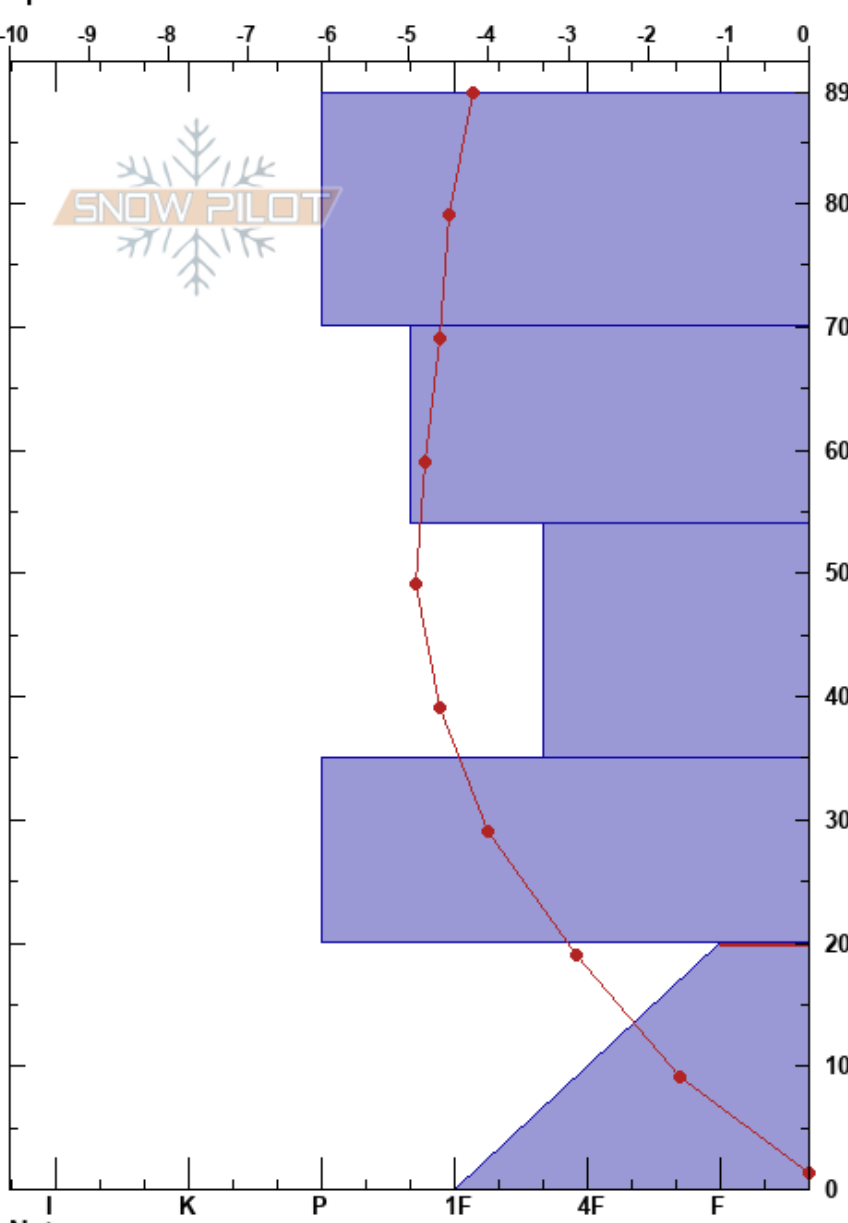

180104 TrV Nuolja Gryt  
 Abisko  
 Sweden  
 Elevation: 944 m  
 Aspect: E  
 Specifics:

Abisko Nuolja  
 04/01/2019 - 22:30  
 Co-ord: 68.36455N, 18.72873E  
 Slope Angle: 16°  
 Wind Loading: previous

Stability: **HS:89**  
 Air Temperature: -4.2°C **PF:25** 20-0cm: Problematic layer  
 Sky Cover: OVC  
 Precipitation: NO  
 Wind: W Calm

Form	Crystal		Moisture	$\rho$ kg/m <sup>3</sup>	Stability tests & Layer comments
	Size	Moisture			
		0.5			← CT23, RP @70cm ← CT23, SC @70cm Kolumn 2
					← CT26, RP @35cm
					← 2x CT11, SC @22cm Kolumn 2