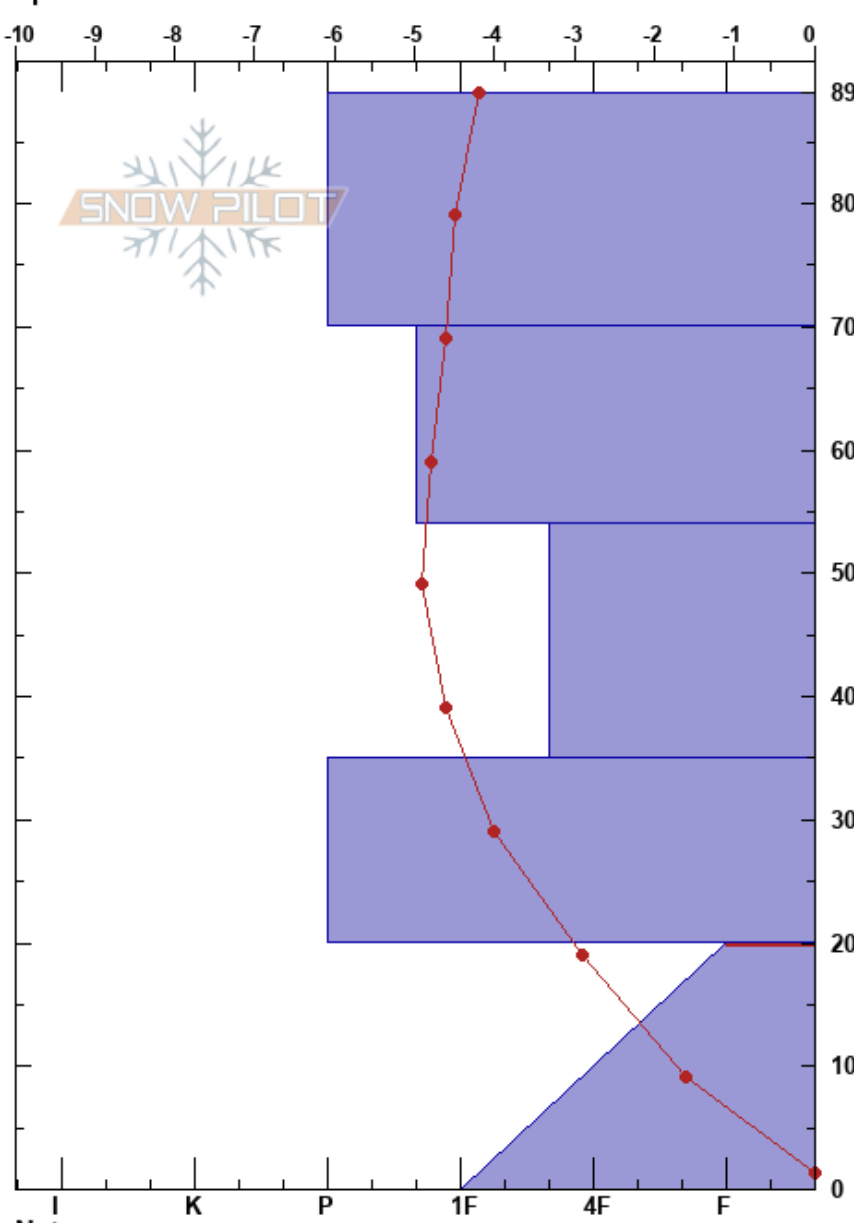

180104 TrV Nuolja Gryt
 Abisko
 Sweden
 Elevation: 944 m
 Aspect: E
 Specifics:

Abisko Nuolja
 04/01/2019 - 22:30
 Co-ord: 68.36455N, 18.72873E
 Slope Angle: 16°
 Wind Loading: previous

Stability: **HS:89**
 Air Temperature: -4.2°C **PF:25** 20-0cm: Problematic layer
 Sky Cover: OVC
 Precipitation: NO
 Wind: W Calm

| Form | Crystal | | ρ kg/m ³ | Stability tests & Layer comments |
|------|---------|----------|-----------------------------|---|
| | Size | Moisture | | |
| | | | | |
| | | | | |
| | | | | ← CT23, RP @70cm ← CT23, SC @70cm Kolumn 2 |
| | | 0.5 | | |
| | | | | |
| | | | | ← CT26, RP @35cm |
| | | | | |
| | | | | ← 2x CT11, SC @22cm Kolumn 2 |
| | | | | |
| | | | | |