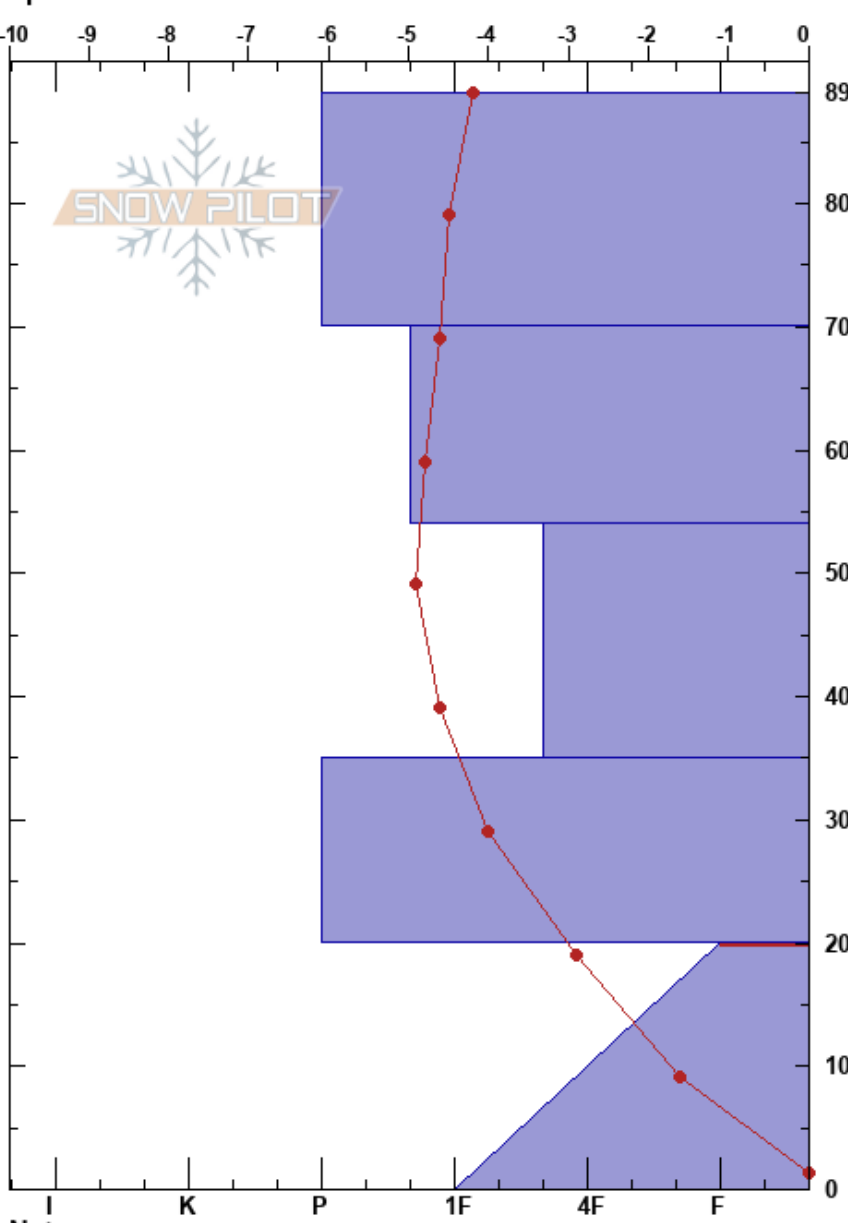

180104 TrV Nuolja Gryt
 Abisko
 Sweden
 Elevation: 944 m
 Aspect: E
 Specifics:

Abisko Nuolja
 04/01/2019 - 22:30
 Co-ord: 68.36455N, 18.72873E
 Slope Angle: 16°
 Wind Loading: previous

Stability: **HS:89**
 Air Temperature: -4.2°C **PF:25** 20-0cm: Problematic layer
 Sky Cover: OVC
 Precipitation: NO
 Wind: W Calm

Form	Crystal		ρ kg/m ³	Stability tests & Layer comments
	Size	Moisture		
		0.5		← CT23, RP @70cm ← CT23, SC @70cm Kolumn 2
				← CT26, RP @35cm
				← 2x CT11, SC @22cm Kolumn 2

Notes: