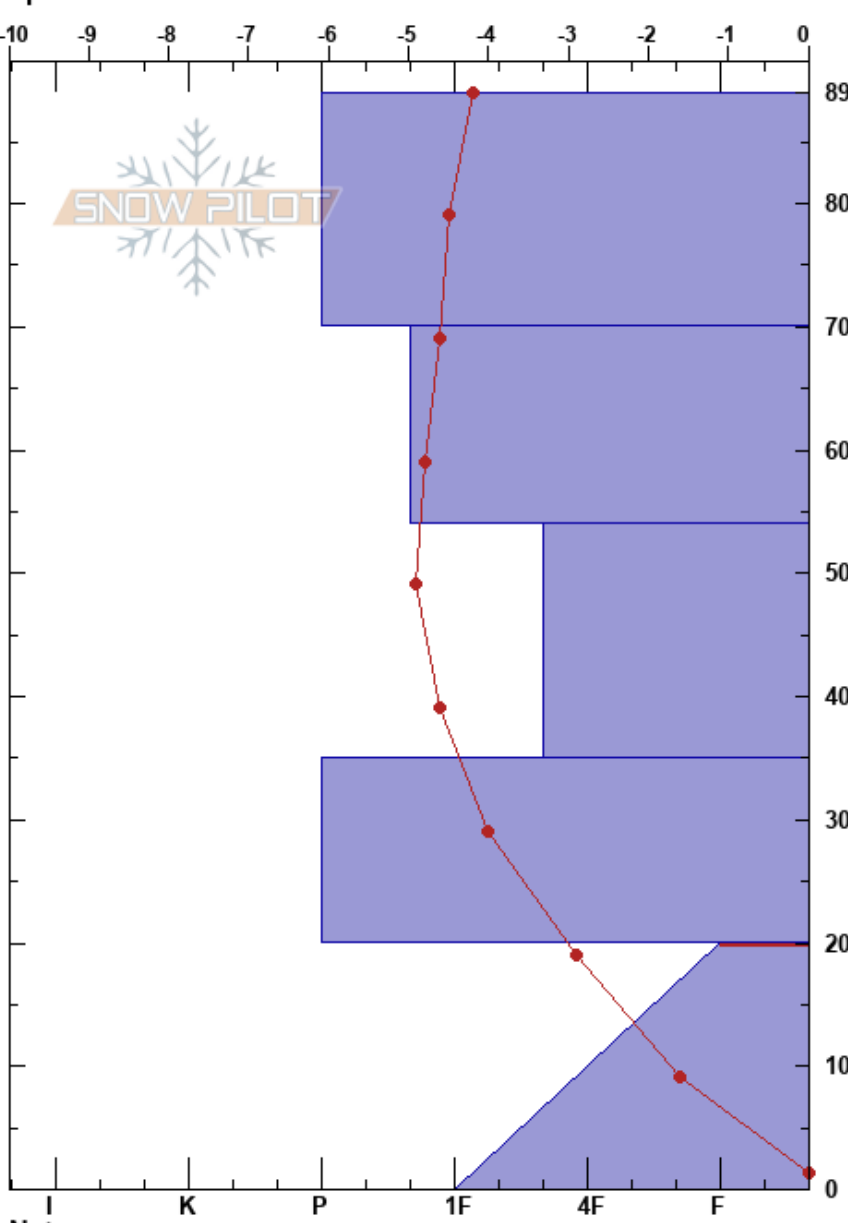

180104 TrV Nuolja Gryt
 Abisko
 Sweden
 Elevation: 944 m
 Aspect: E
 Specifics:

Abisko Nuolja
 04/01/2019 - 22:30
 Co-ord: 68.36455N, 18.72873E
 Slope Angle: 16°
 Wind Loading: previous

Stability: **HS:89**
 Air Temperature: -4.2°C **PF:25** 20-0cm: Problematic layer
 Sky Cover: OVC
 Precipitation: NO
 Wind: W Calm

Form	Crystal		Moisture	ρ kg/m ³	Stability tests & Layer comments
	Size	Moisture			
					← CT23, RP @70cm ← CT23, SC @70cm Kolumn 2
/		0.5			
					← CT26, RP @35cm
					← 2x CT11, SC @22cm Kolumn 2
□					