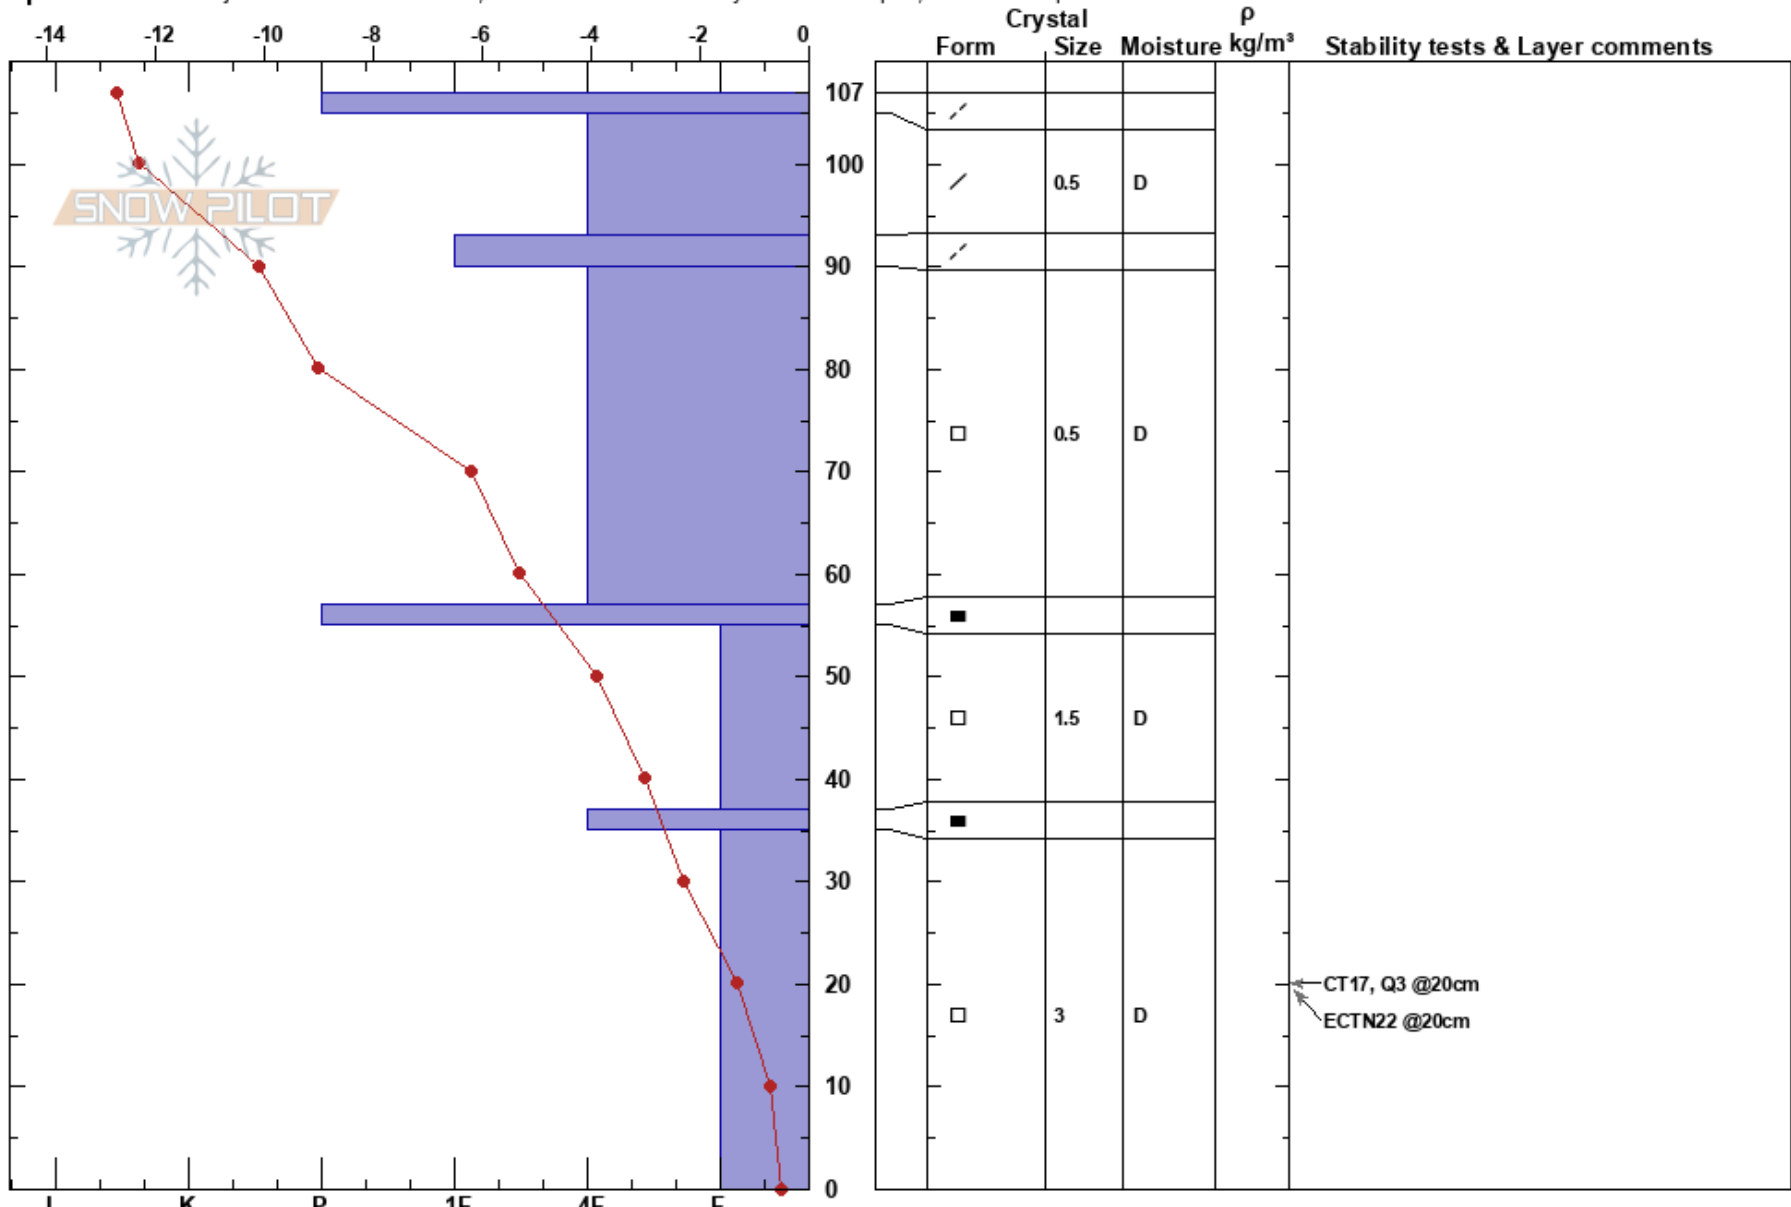

Red Baldy  
 Wasatch Range  
 UT  
 Elevation: 10500 ft  
 Aspect: 295°

Crest Simeon  
 01/03/2019 - 2:00pm  
 Co-ord: 12T 443226W 4488029N  
 Slope Angle: 31°  
 Wind Loading: yes

Stability: Good HS:107  
 Air Temperature: -1.2°C PS: 20 35-0cm: Problematic layer  
 Sky Cover: CLR  
 Precipitation: NO  
 Wind: Calm

Specifics: Pit is adjacent to avalanche: flank; Recent avalanche activity on similar slopes; We skied slope

Notes: