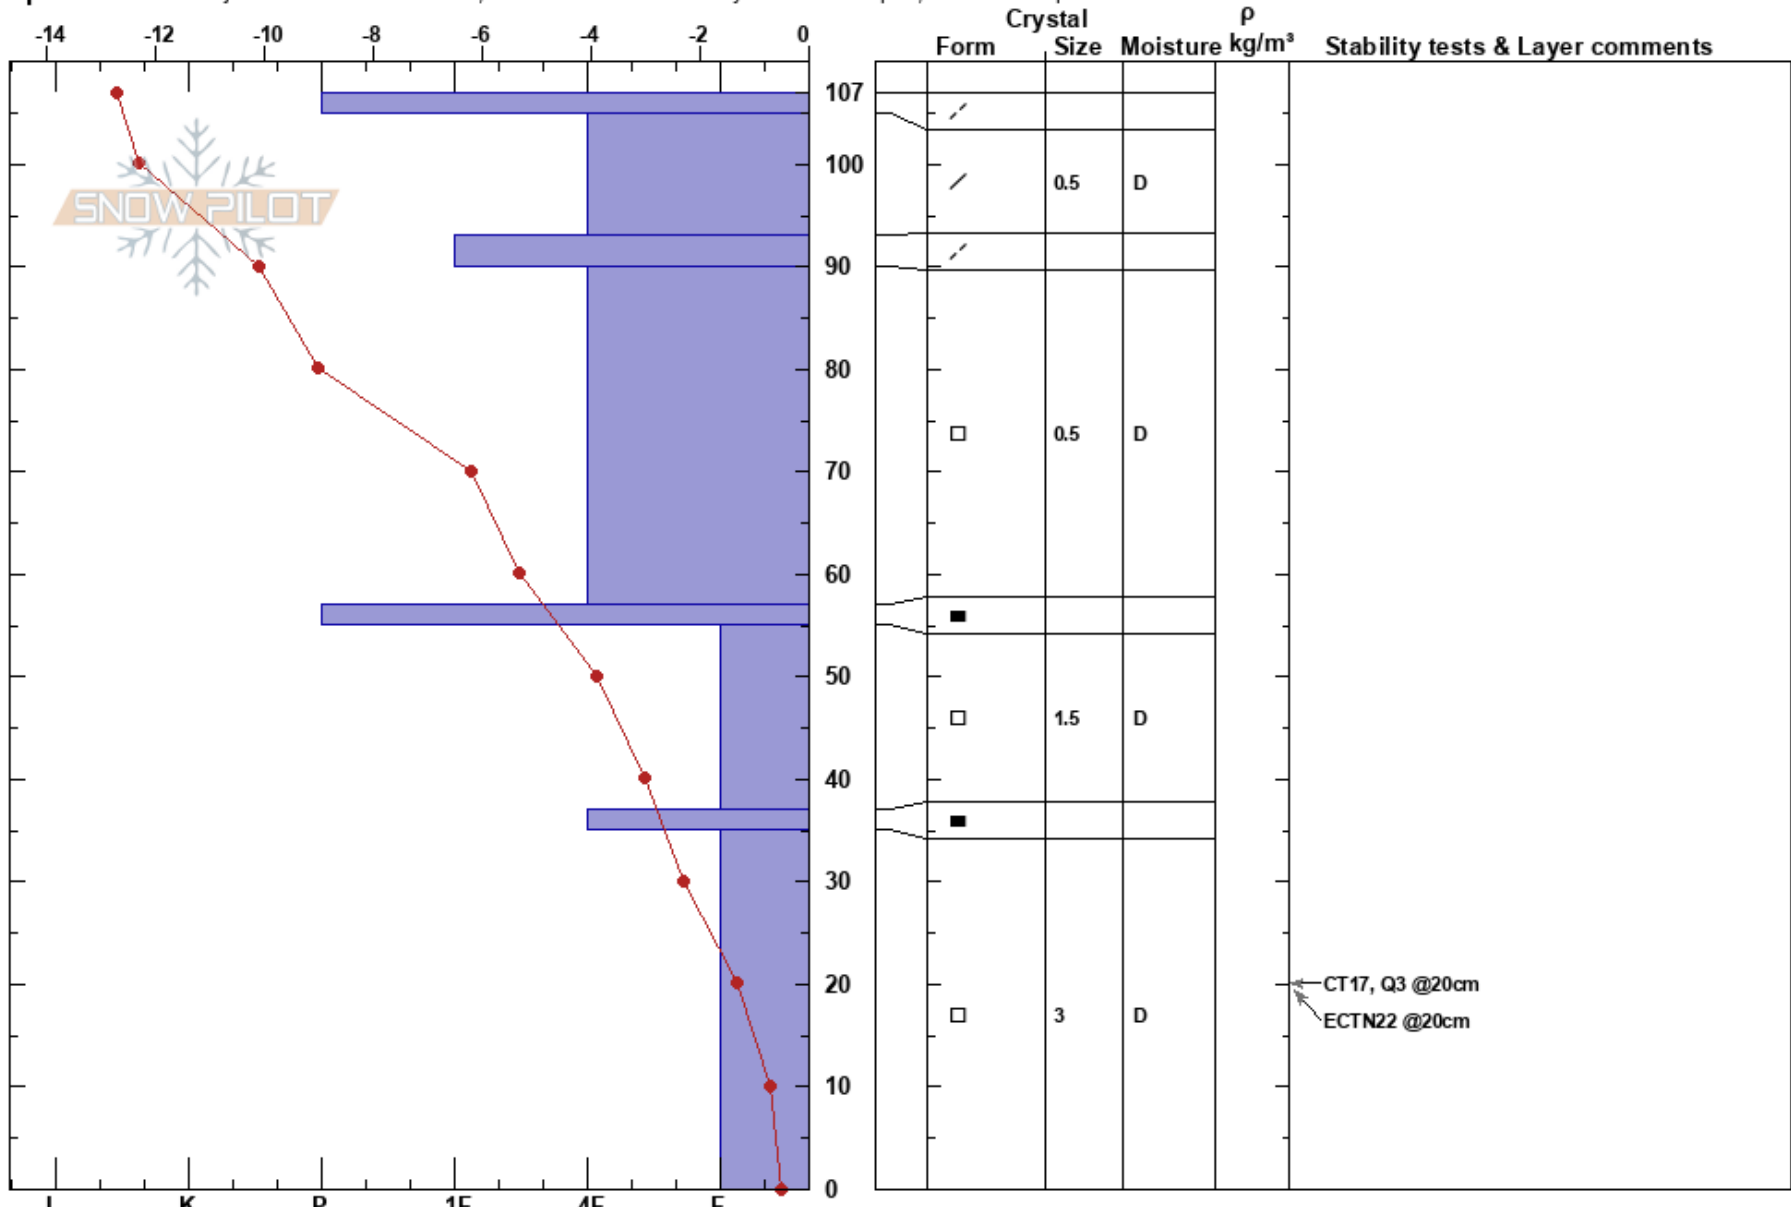

Red Baldy
 Wasatch Range
 UT
 Elevation: 10500 ft
 Aspect: 295°

Crest Simeon
 01/03/2019 - 2:00pm
 Co-ord: 12T 443226W 4488029N
 Slope Angle: 31°
 Wind Loading: yes

Stability: Good HS:107
 Air Temperature: -1.2°C PS: 20 35-0cm: Problematic layer
 Sky Cover: CLR
 Precipitation: NO
 Wind: Calm

Specifics: Pit is adjacent to avalanche: flank; Recent avalanche activity on similar slopes; We skied slope

Notes: