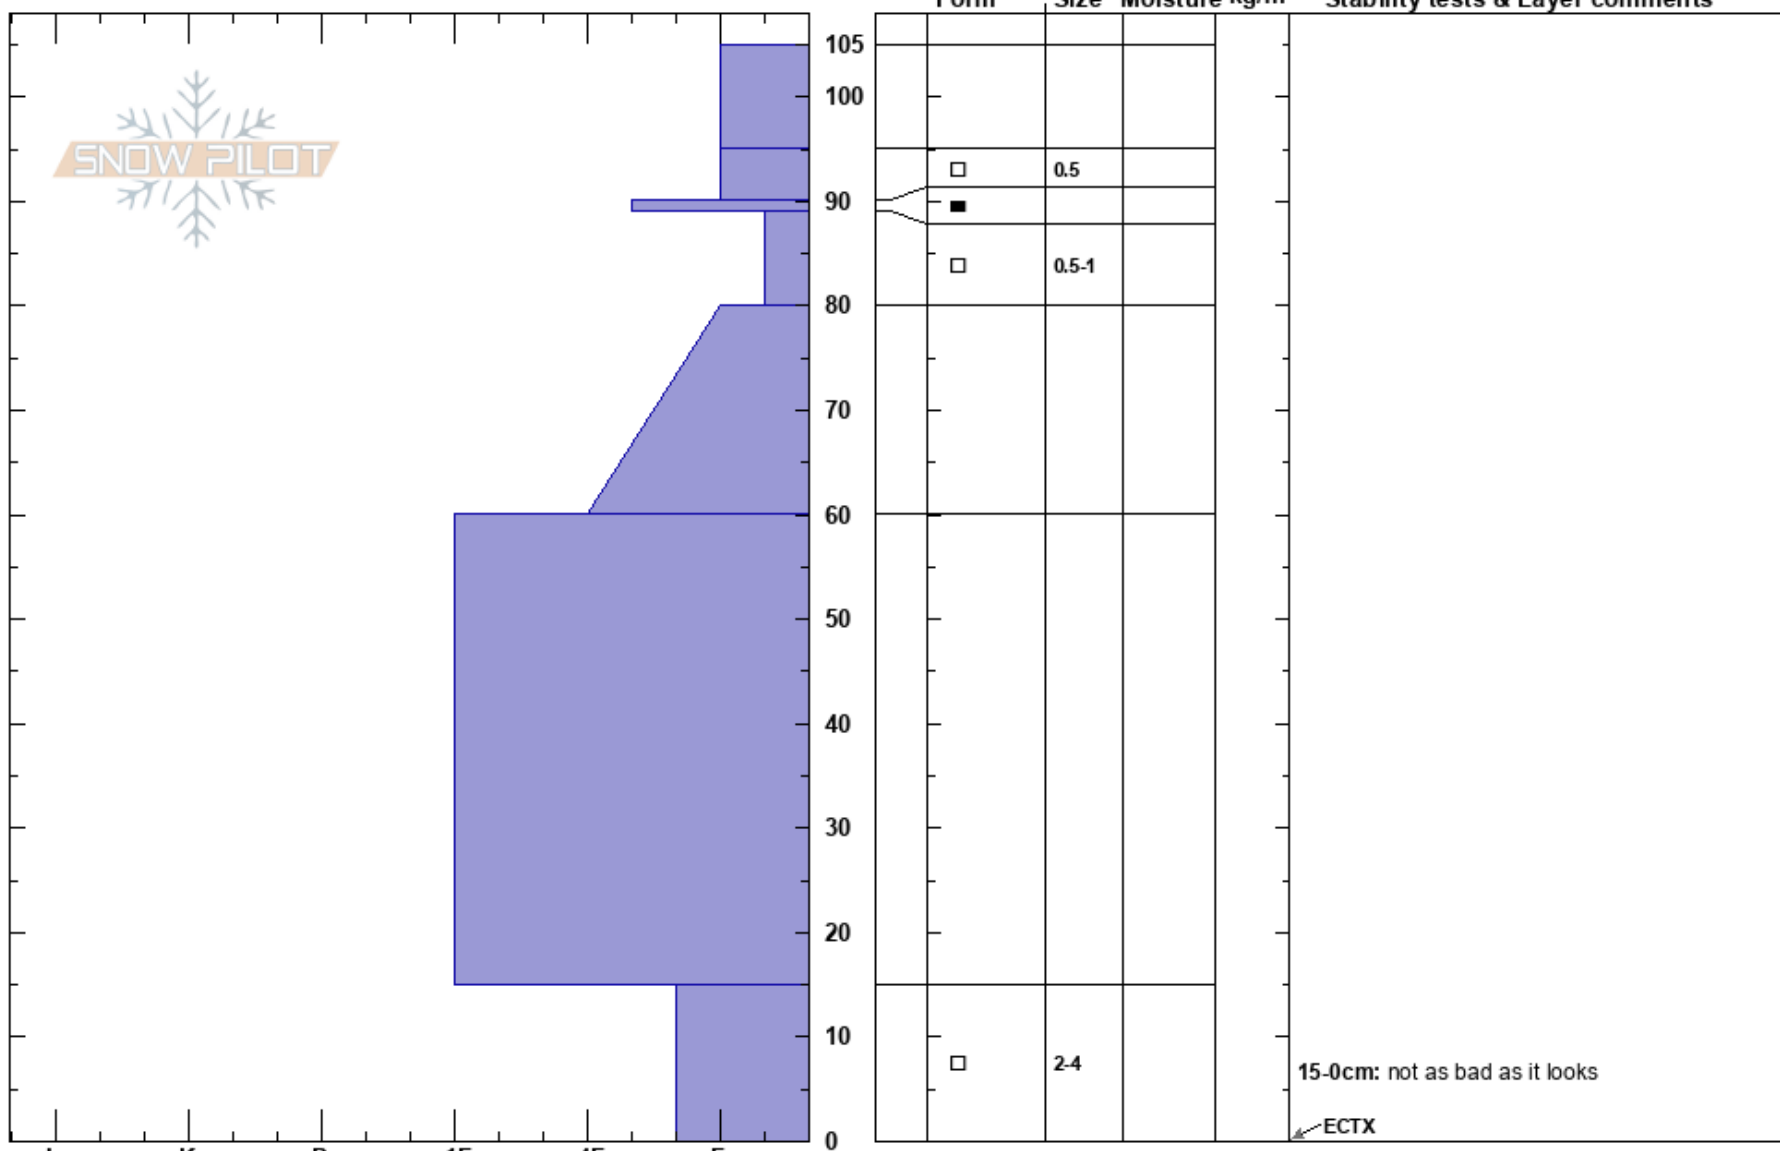

Mirror Lake Guard  
 Uinta Range  
 UT  
**Elevation:** 10109 ft  
**Aspect:** 22°  
**Specifics:**

Mark Staples  
 01/03/2019 - 2:00pm  
**Co-ord:** 40.70004N, -110.88974W  
**Slope Angle:** 30°  
**Wind Loading:**

**Stability:** Good  
**Air Temperature:**  
**Sky Cover:**  
**Precipitation:**  
**Wind:**

**HS:** 105  
**Layer Notes:**  
 89-80cm: Problematic layer  
 15-0cm: not as bad as it looks

**Notes:** Stability tests didn't break. The snowpack just crumbled beneath the shovel. Faceted snowpack for sure, but not too bad for Uintas.