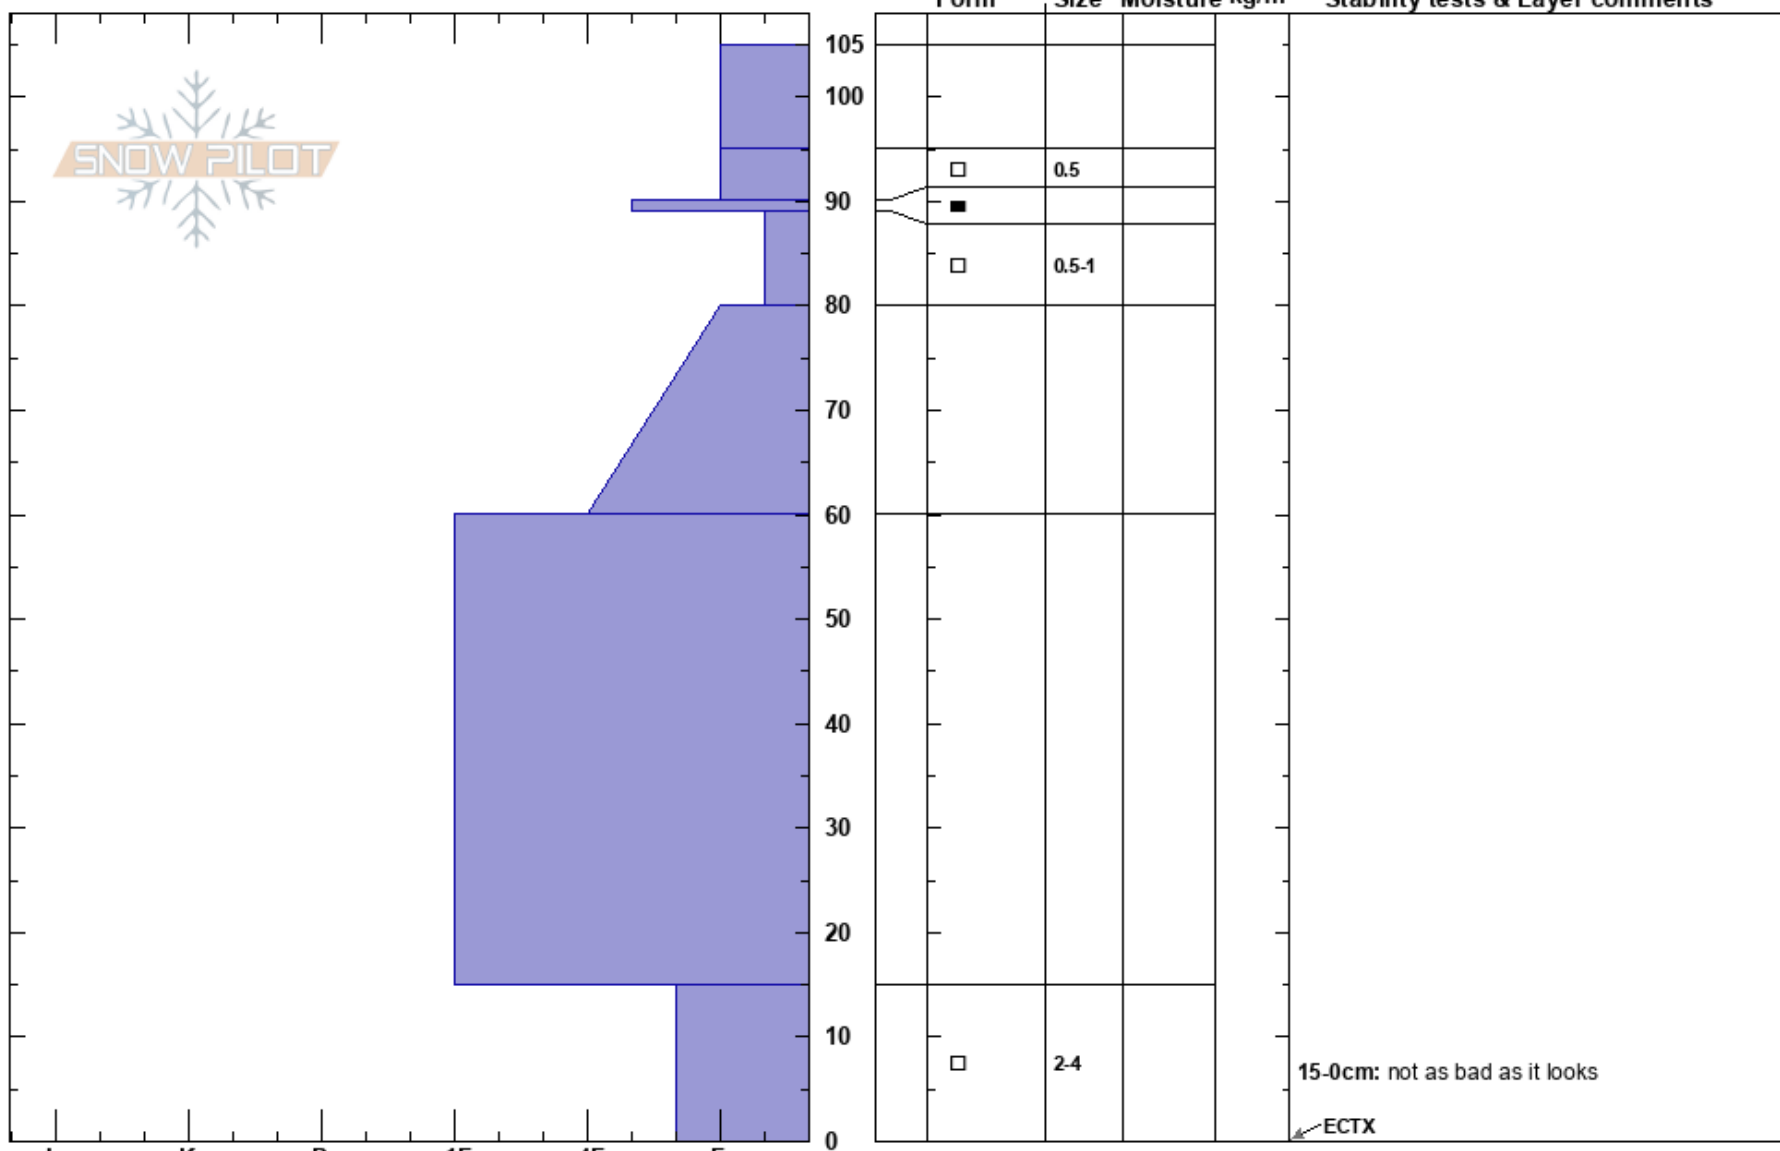

Mirror Lake Guard
 Uinta Range
 UT
Elevation: 10109 ft
Aspect: 22°
Specifics:

Mark Staples
 01/03/2019 - 2:00pm
Co-ord: 40.70004N, -110.88974W
Slope Angle: 30°
Wind Loading:

Stability: Good
Air Temperature:
Sky Cover:
Precipitation:
Wind:

HS: 105
Layer Notes:
 89-80cm: Problematic layer
 15-0cm: not as bad as it looks

Notes: Stability tests didn't break. The snowpack just crumbled beneath the shovel. Faceted snowpack for sure, but not too bad for Uintas.