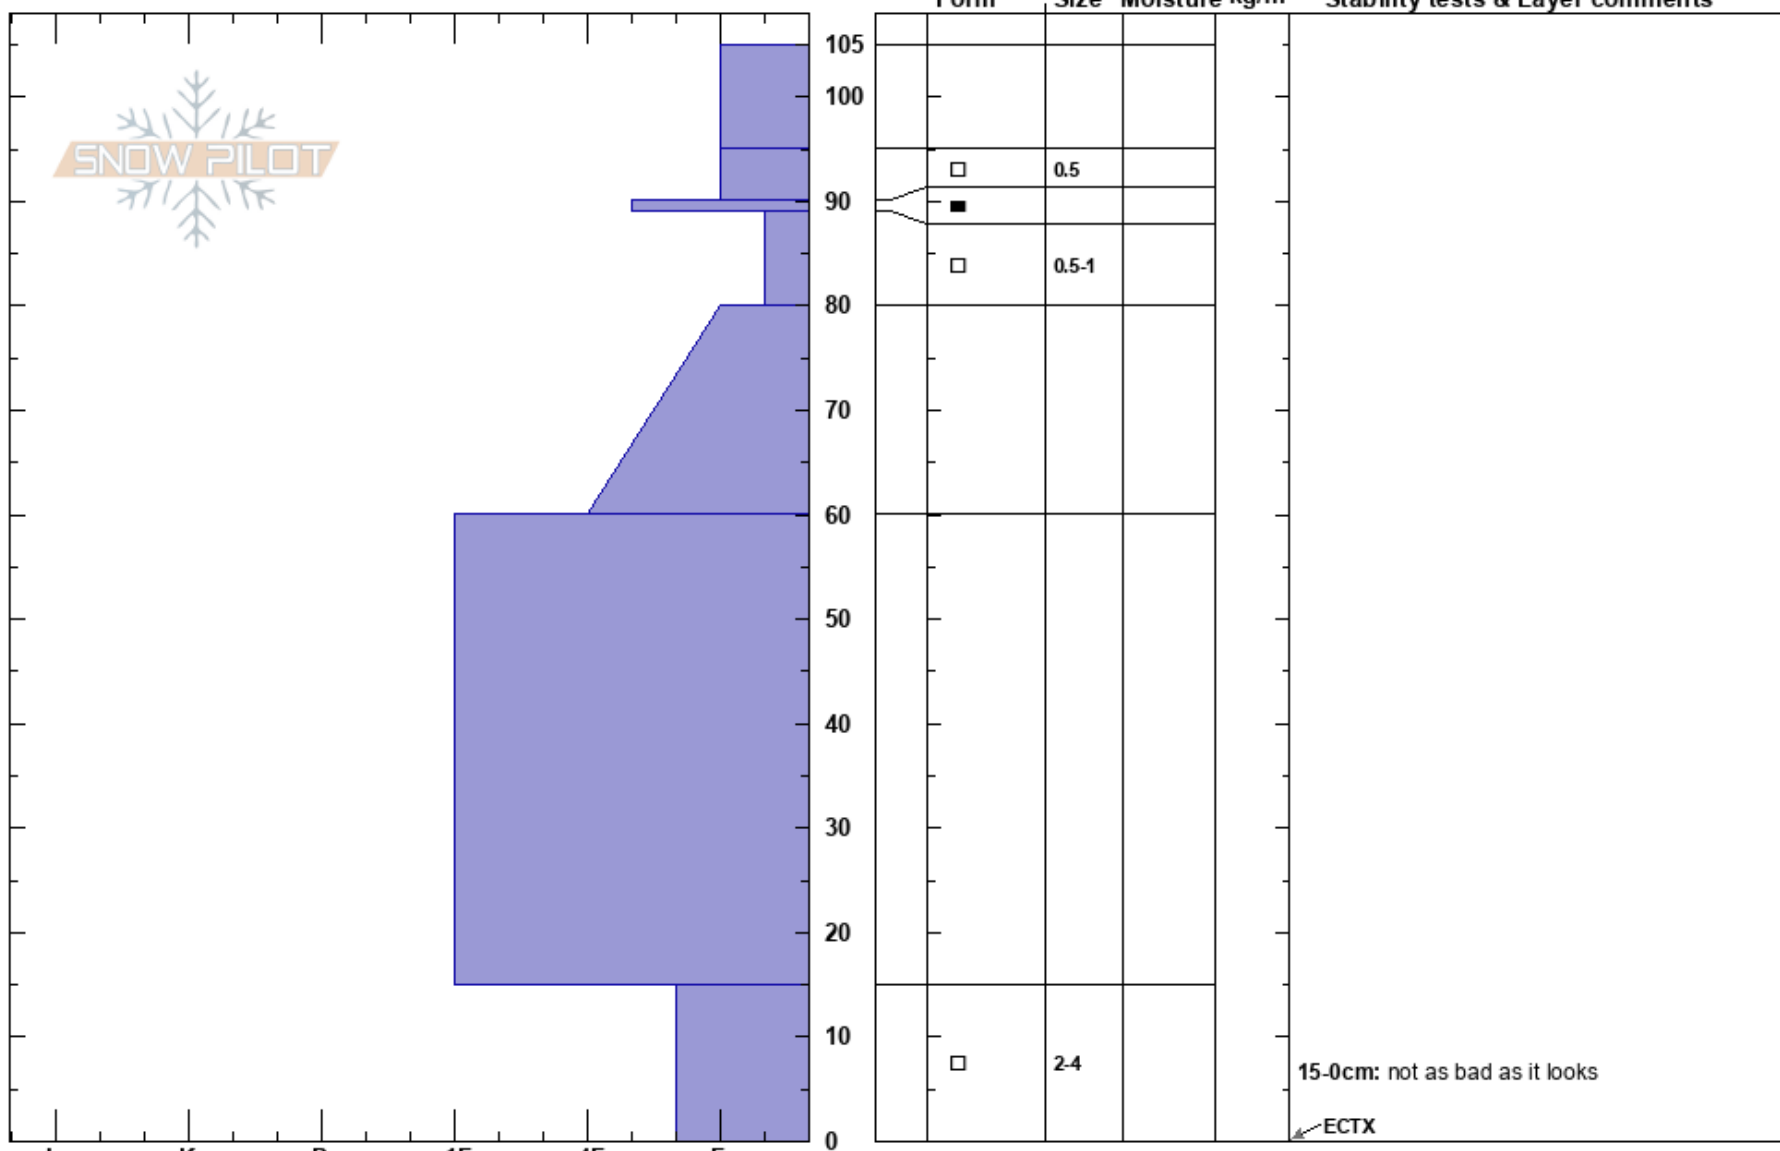

Mirror Lake Guard
 Uinta Range
 UT
 Elevation: 10109 ft
 Aspect: 22°
 Specifics:

Mark Staples
 01/03/2019 - 2:00pm
 Co-ord: 40.70004N, -110.88974W
 Slope Angle: 30°
 Wind Loading:

Stability: Good
 Air Temperature:
 Sky Cover:
 Precipitation:
 Wind:

HS:105
 89-80cm: Problematic layer
 15-0cm: not as bad as it looks

Notes: Stability tests didn't break. The snowpack just crumbled beneath the shovel. Faceted snowpack for sure, but not too bad for Uintas.