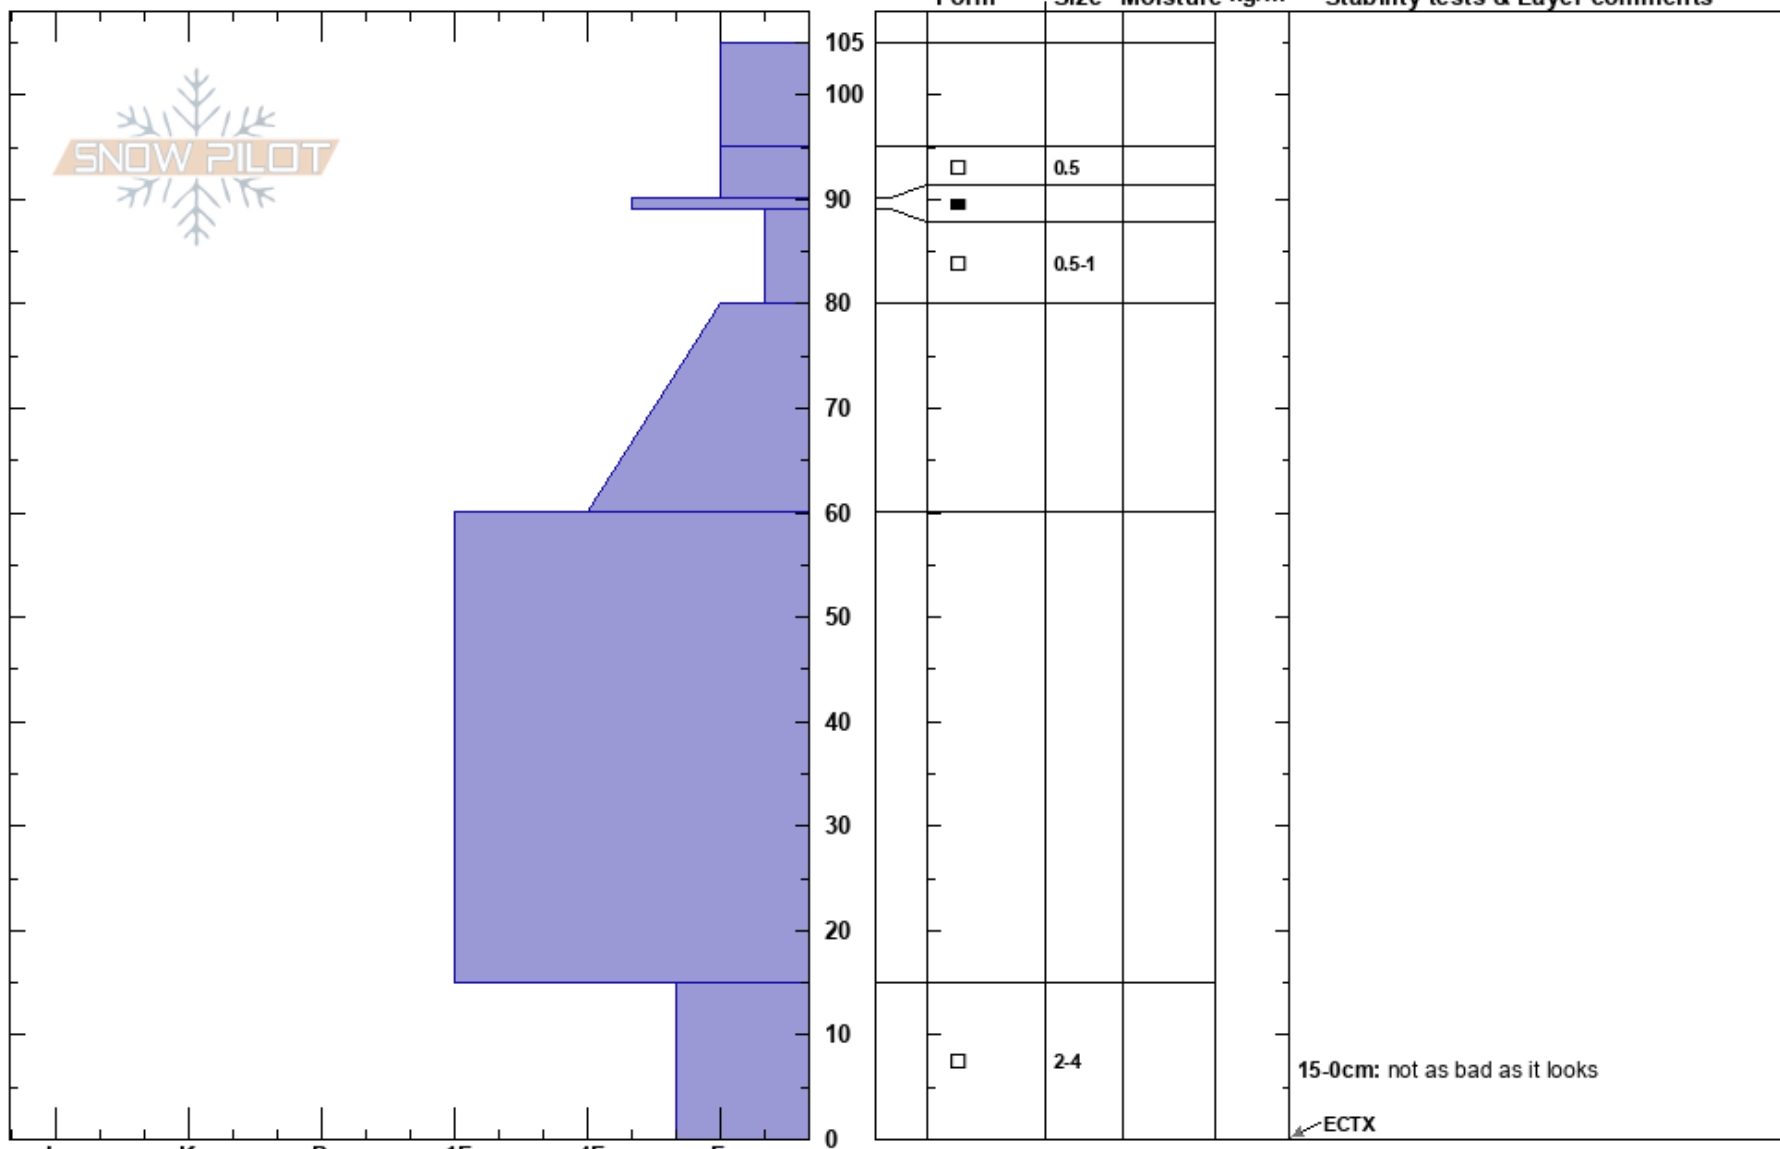

Mirror Lake Guard
 Uinta Range
 UT
Elevation: 10109 ft
Aspect: 22°
Specifics:

Mark Staples
 01/03/2019 - 2:00pm
Co-ord: 40.70004N, -110.88974W
Slope Angle: 30°
Wind Loading:

Stability: Good
Air Temperature:
Sky Cover:
Precipitation:
Wind:

HS: 105
Layer Notes:
 89-80cm: Problematic layer
 15-0cm: not as bad as it looks

Notes: Stability tests didn't break. The snowpack just crumbled beneath the shovel. Faceted snowpack for sure, but not too bad for Uintas.