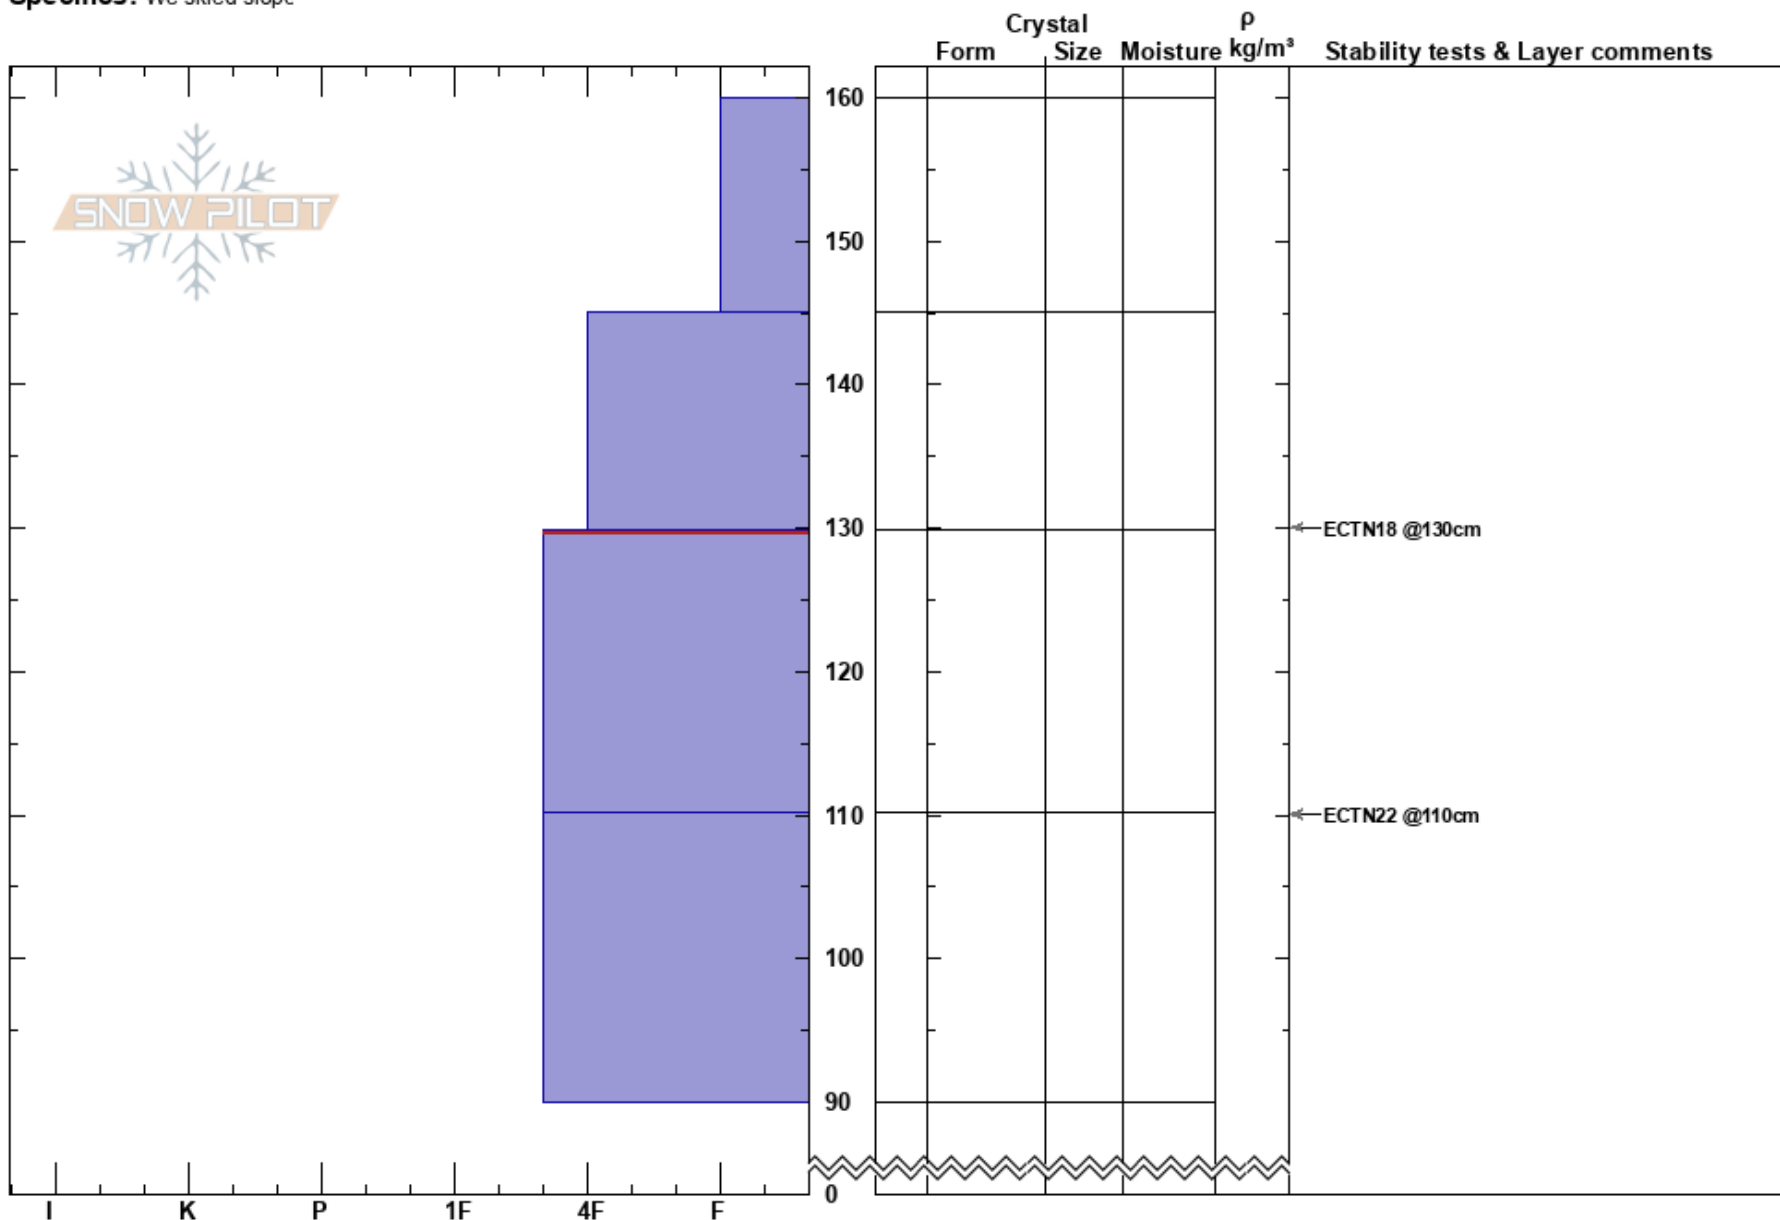

Maid of the Mist  
 Gallatin Range-N  
 MT  
**Elevation:** 9200 ft  
**Aspect:** 45°  
**Specifics:** We skied slope

Erika Birkeland  
 01/15/2017 - 1:00pm  
**Co-ord:** 45.41545N, -110.97852W  
**Slope Angle:** 25°  
**Wind Loading:** no

**Stability:**  
**Air Temperature:**  
**Sky Cover:** CLR  
**Precipitation:** NO  
**Wind:** Calm

**HS:** 160  
**Layer Notes:**  
 129.8-110.2cm: Problematic layer

**Notes:** Quick pit, no crystal types, just stability test. No observed avalanches/other signs of instability. We considered avalanche danger to be low.