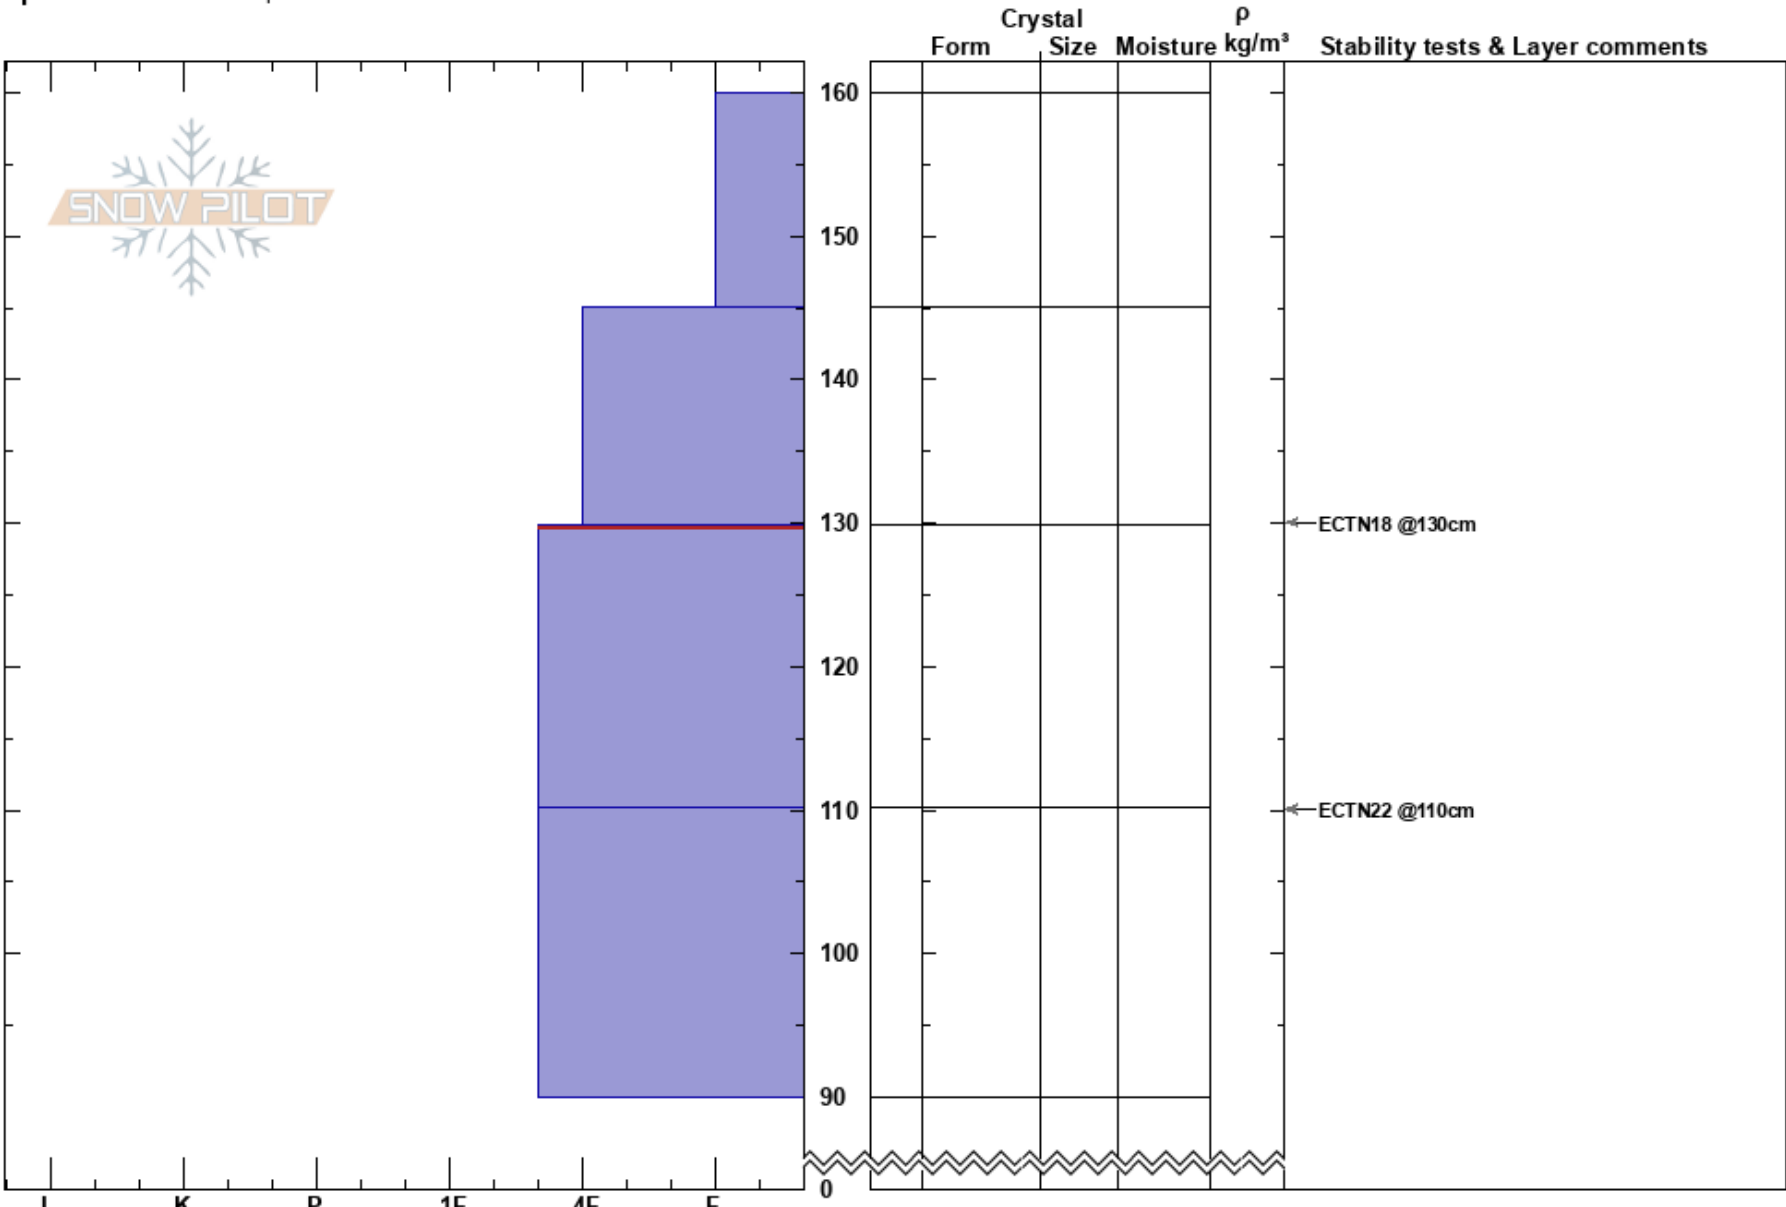

Maid of the Mist  
Gallatin Range-N  
MT  
Elevation: 9200 ft  
Aspect: 45°  
Specifics: We skied slope

Erika Birkeland  
01/15/2017 - 1:00pm  
Co-ord: 45.41545N, -110.97852W  
Slope Angle: 25°  
Wind Loading: no

Stability: **Air Temperature:**  
Sky Cover: CLR  
Precipitation: NO  
Wind: Calm

HS:160  
129.8-110.2cm: Problematic layer

Notes: Quick pit, no crystal types, just stability test. No observed avalanches/other signs of instability. We considered avalanche danger to be low.