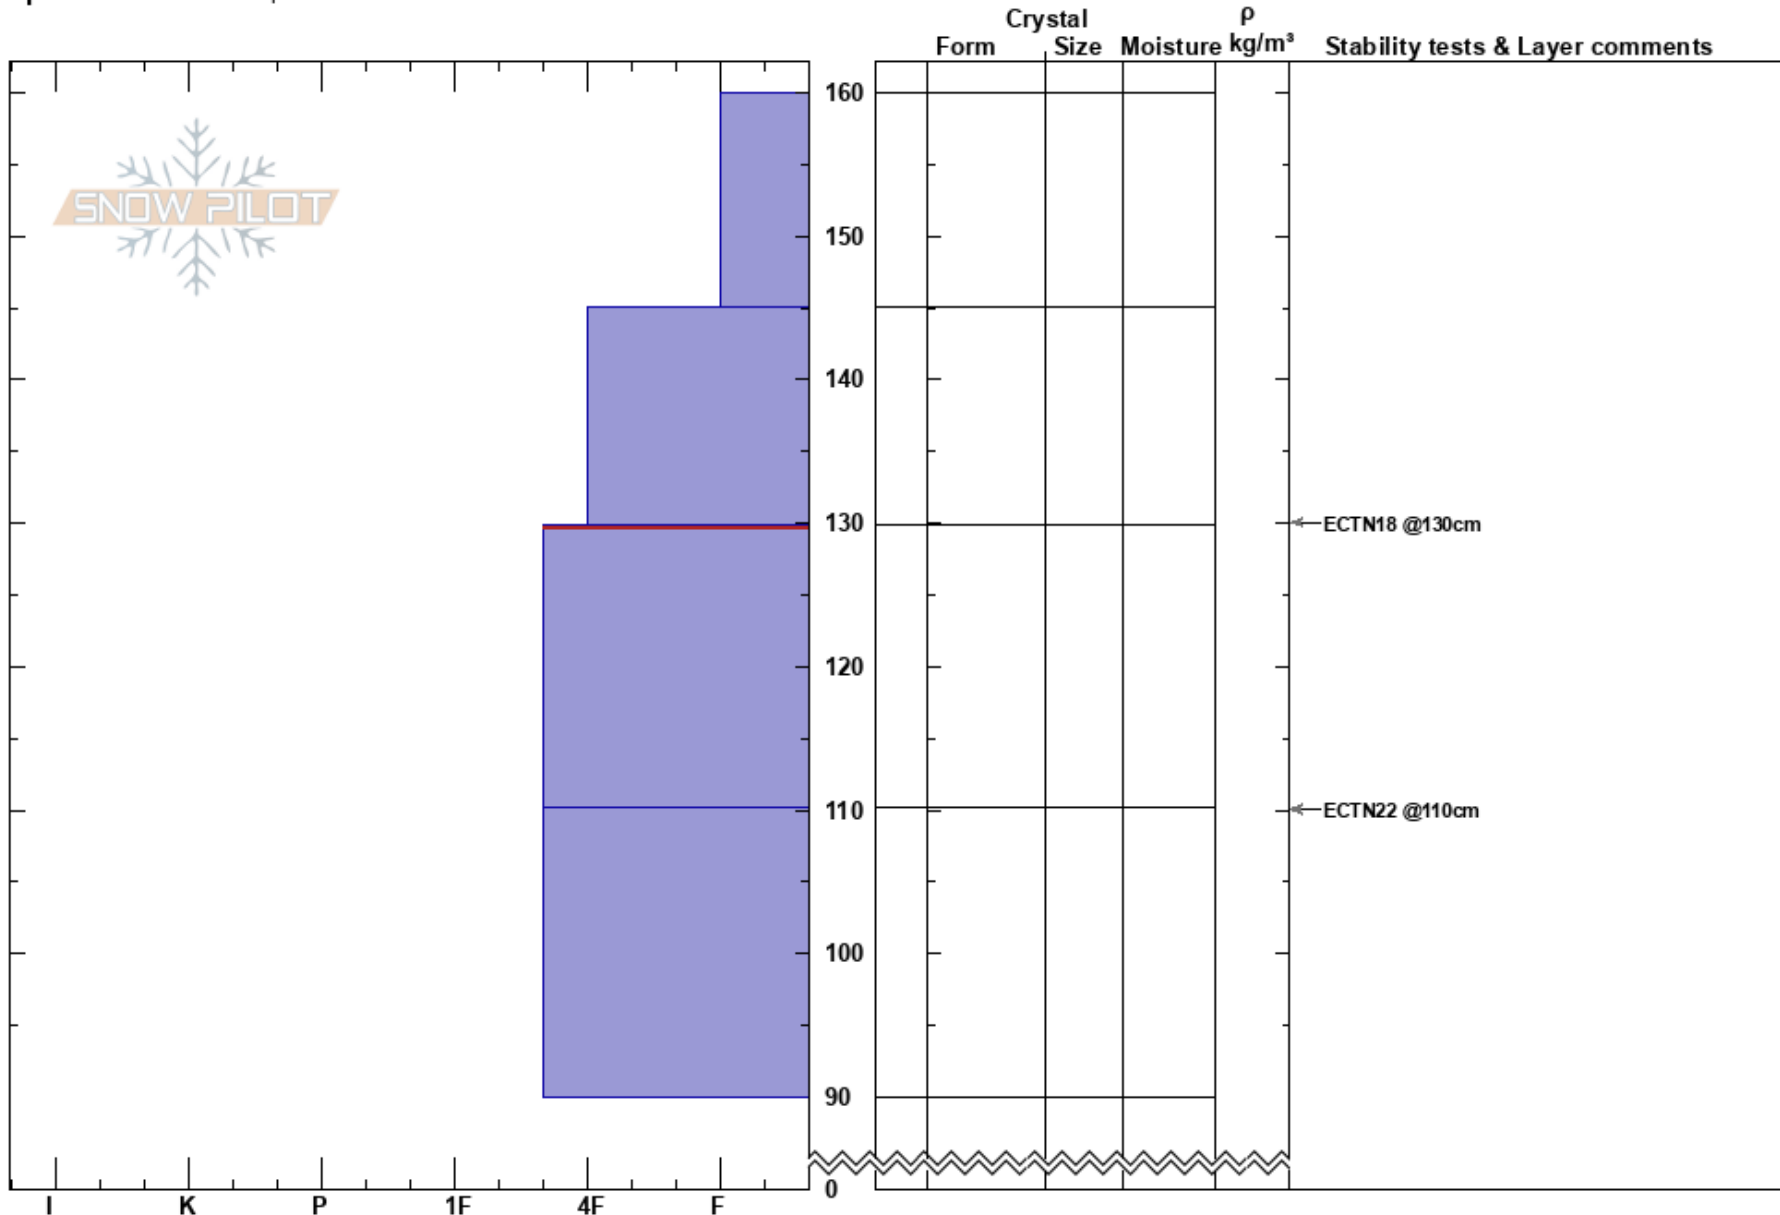

Maid of the Mist
 Gallatin Range-N
 MT
Elevation: 9200 ft
Aspect: 45°
Specifics: We skied slope

Erika Birkeland
 01/15/2017 - 1:00pm
Co-ord: 45.41545N, -110.97852W
Slope Angle: 25°
Wind Loading: no

Stability:
Air Temperature:
Sky Cover: CLR
Precipitation: NO
Wind: Calm

HS: 160
Layer Notes:
 129.8-110.2cm: Problematic layer

Notes: Quick pit, no crystal types, just stability test. No observed avalanches/other signs of instability. We considered avalanche danger to be low.