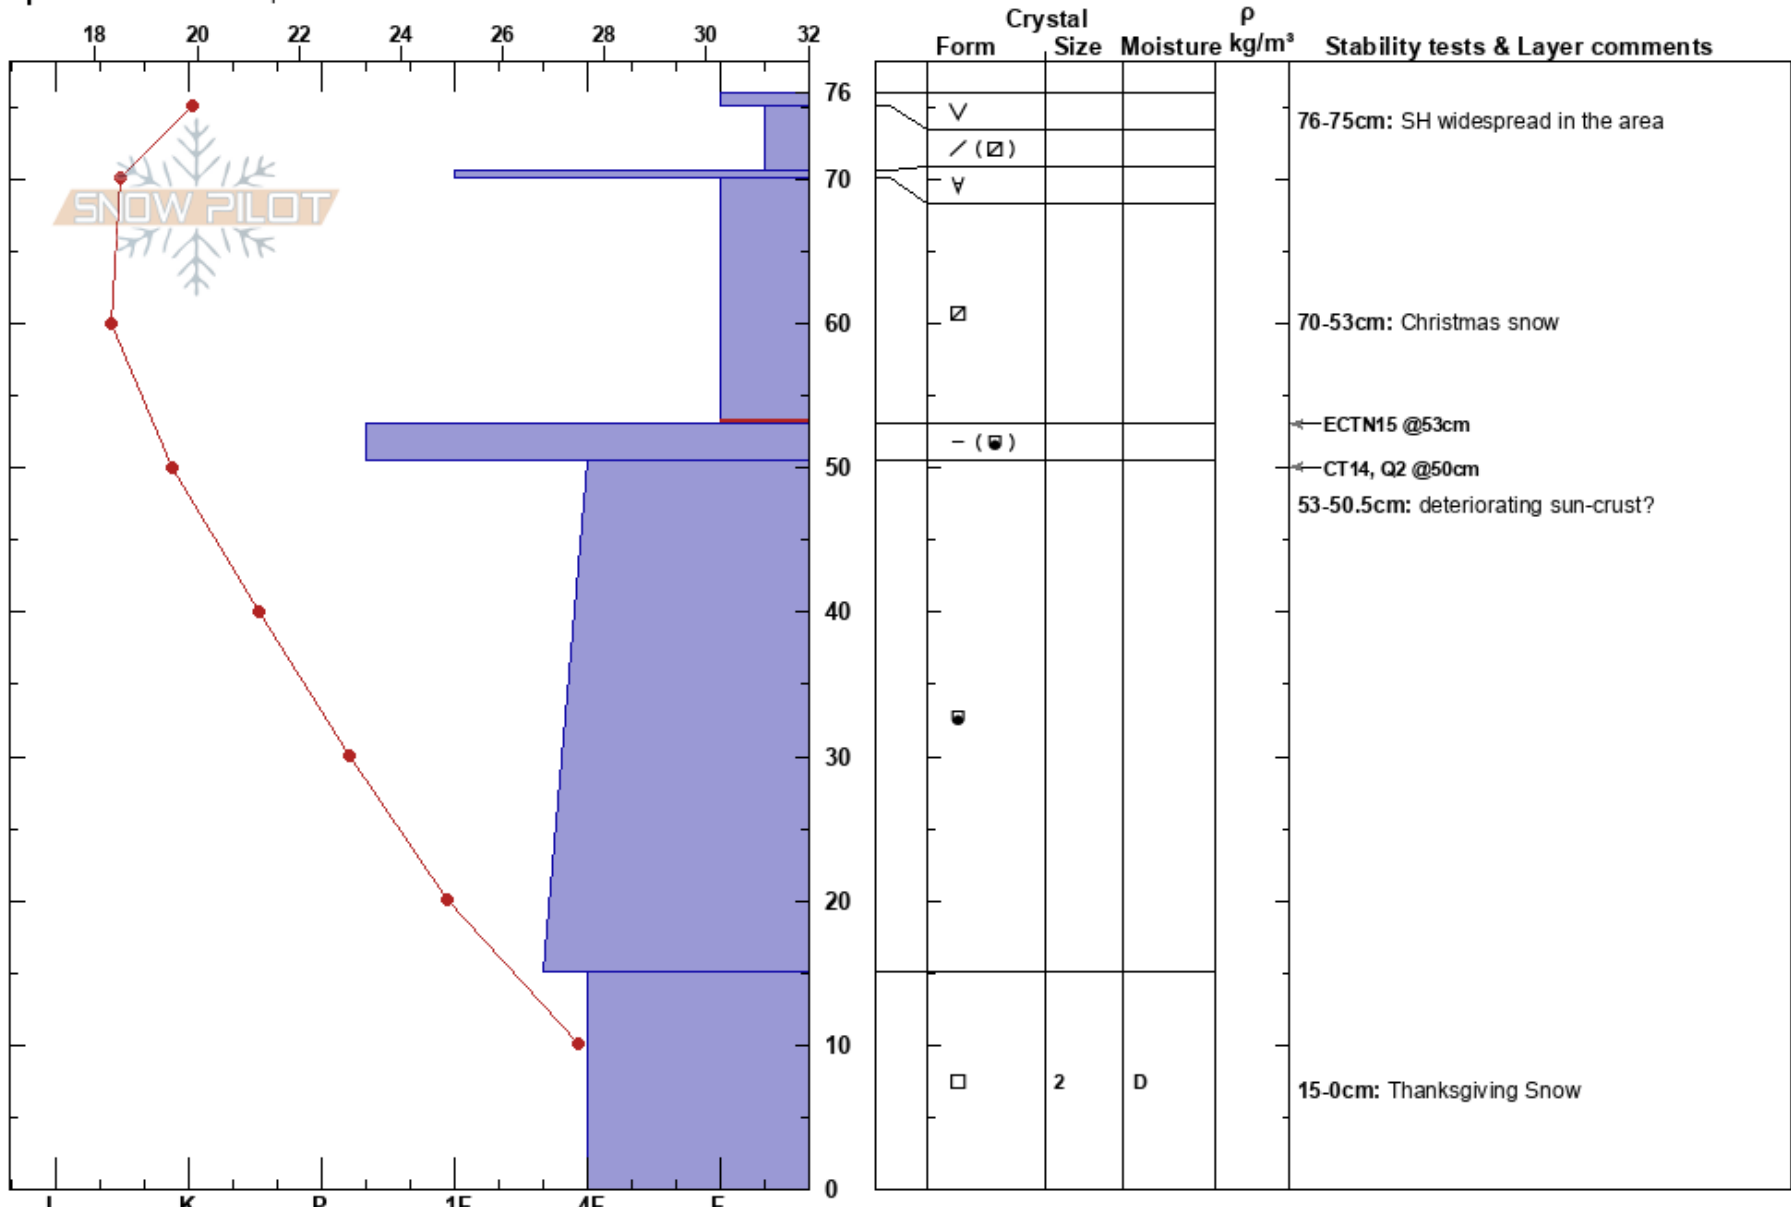

Deep Canyon, MendonPk toby weed
 Wellsville 01/03/2019 - 2:45pm
 UT
Elevation: 7863 ft
Aspect: NW
Specifics: We skied slope
Co-ord: 41.68688N, -112.03376W
Slope Angle: 27°
Wind Loading: previous

Stability: Good
Air Temperature: 23°F
Sky Cover: CLR
Precipitation: NO
Wind: NW Light Breeze
HS:76
PF:42

Layer Notes:
 76-75cm: SH widespread in the area
 70-53cm: Christmas snow
 70-53cm: Problematic layer
 53-50.5cm: deteriorating sun-crust?
 15-0cm: Thanksgiving Snow

Notes: Looks like the bowl above snow pit avalanched during east wind event on 12/31.