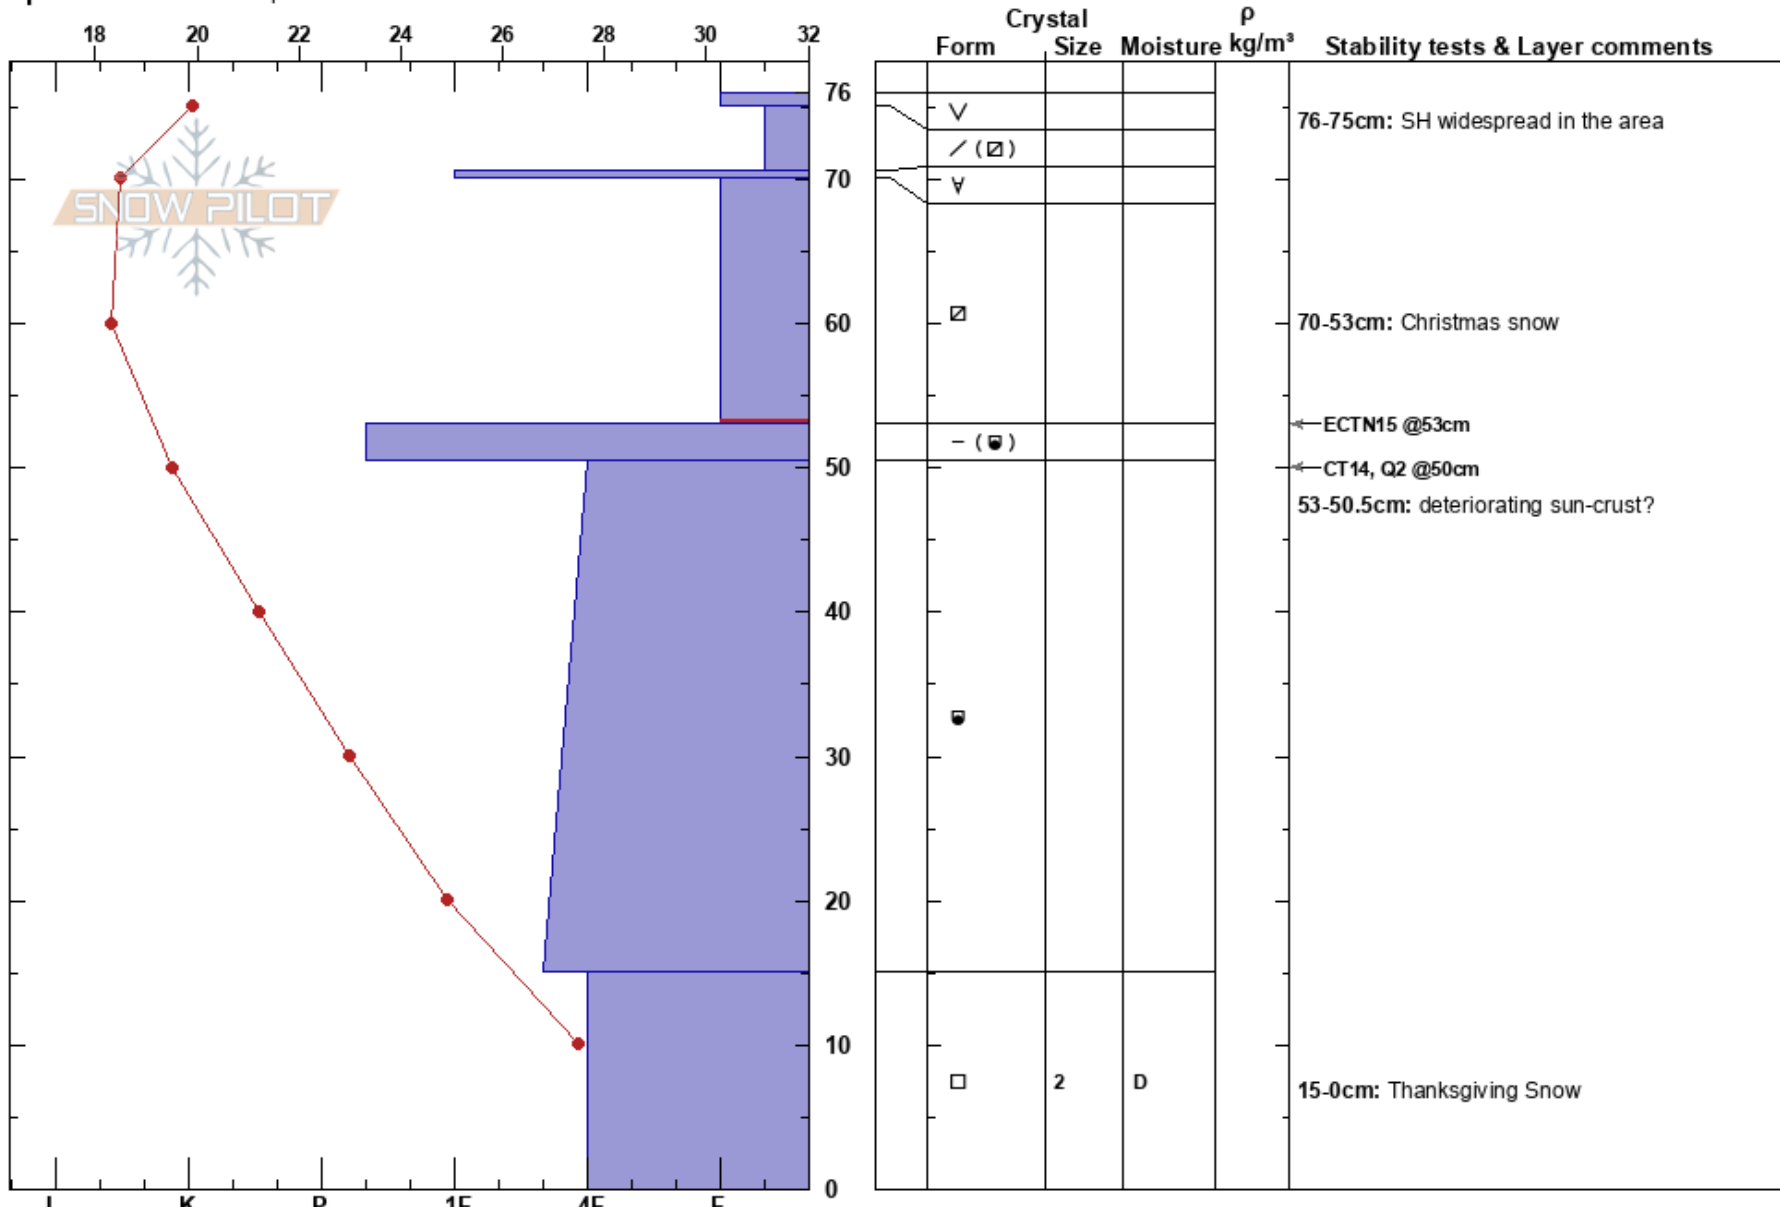

Deep Canyon, MendonPk toby weed
 Wellsville 01/03/2019 - 2:45pm
 UT
Elevation: 7863 ft
Aspect: NW
Specifics: We skied slope

Stability: Good
Air Temperature: 23°F
Sky Cover: CLR
Precipitation: NO
Wind: NW Light Breeze

HS:76
PF:42
 76-75cm: SH widespread in the area
 70-53cm: Christmas snow
 70-53cm: Problematic layer
 53-50.5cm: deteriorating sun-crust?
 15-0cm: Thanksgiving Snow

Notes: Looks like the bowl above snow pit avalanched during east wind event on 12/31.