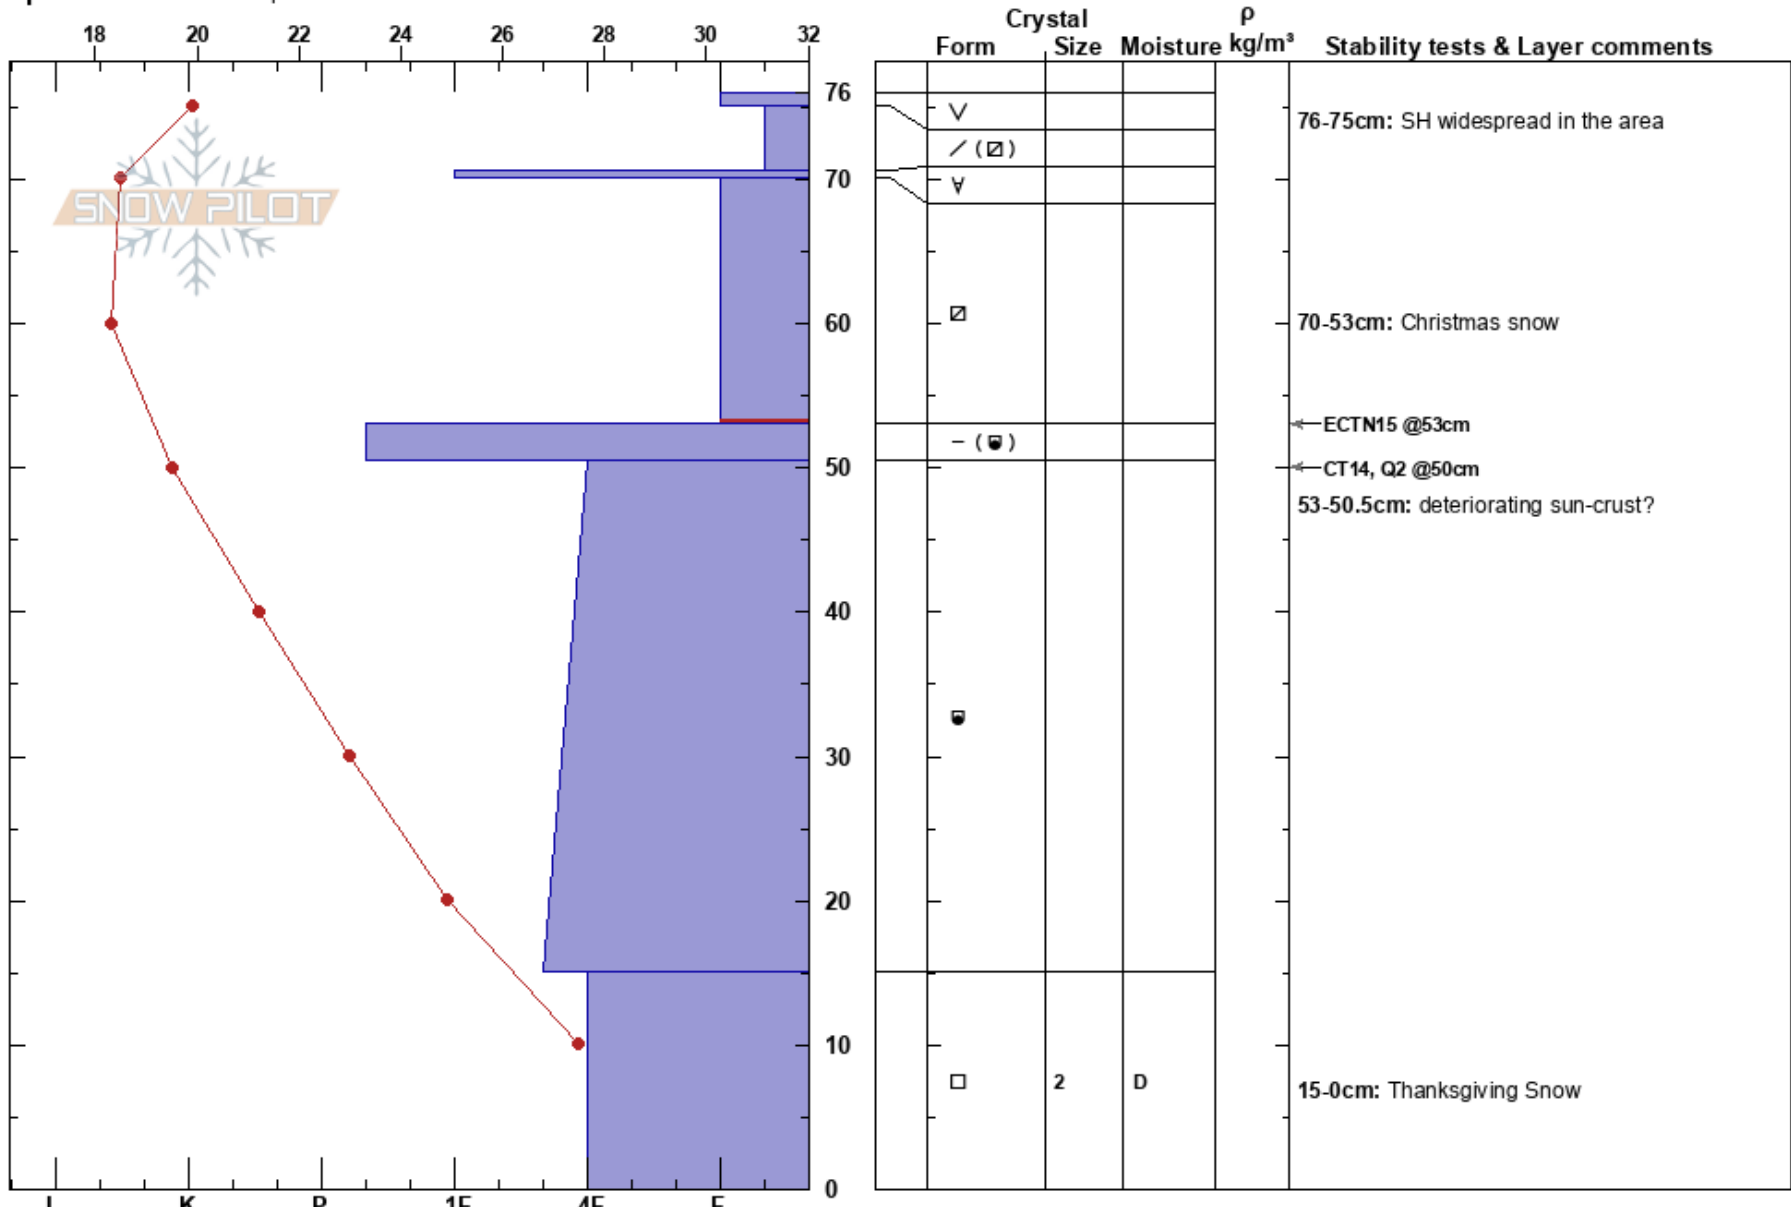

Deep Canyon, MendonPk toby weed  
 Wellsville 01/03/2019 - 2:45pm  
 UT  
**Elevation:** 7863 ft  
**Aspect:** NW  
**Specifics:** We skied slope

**Stability:** Good  
**Air Temperature:** 23°F  
**Sky Cover:** CLR  
**Precipitation:** NO  
**Wind:** NW Light Breeze

**HS:**76  
**PF:**42  
 76-75cm: SH widespread in the area  
 70-53cm: Christmas snow  
 70-53cm: Problematic layer  
 53-50.5cm: deteriorating sun-crust?  
 15-0cm: Thanksgiving Snow

**Notes:** Looks like the bowl above snow pit avalanched during east wind event on 12/31.