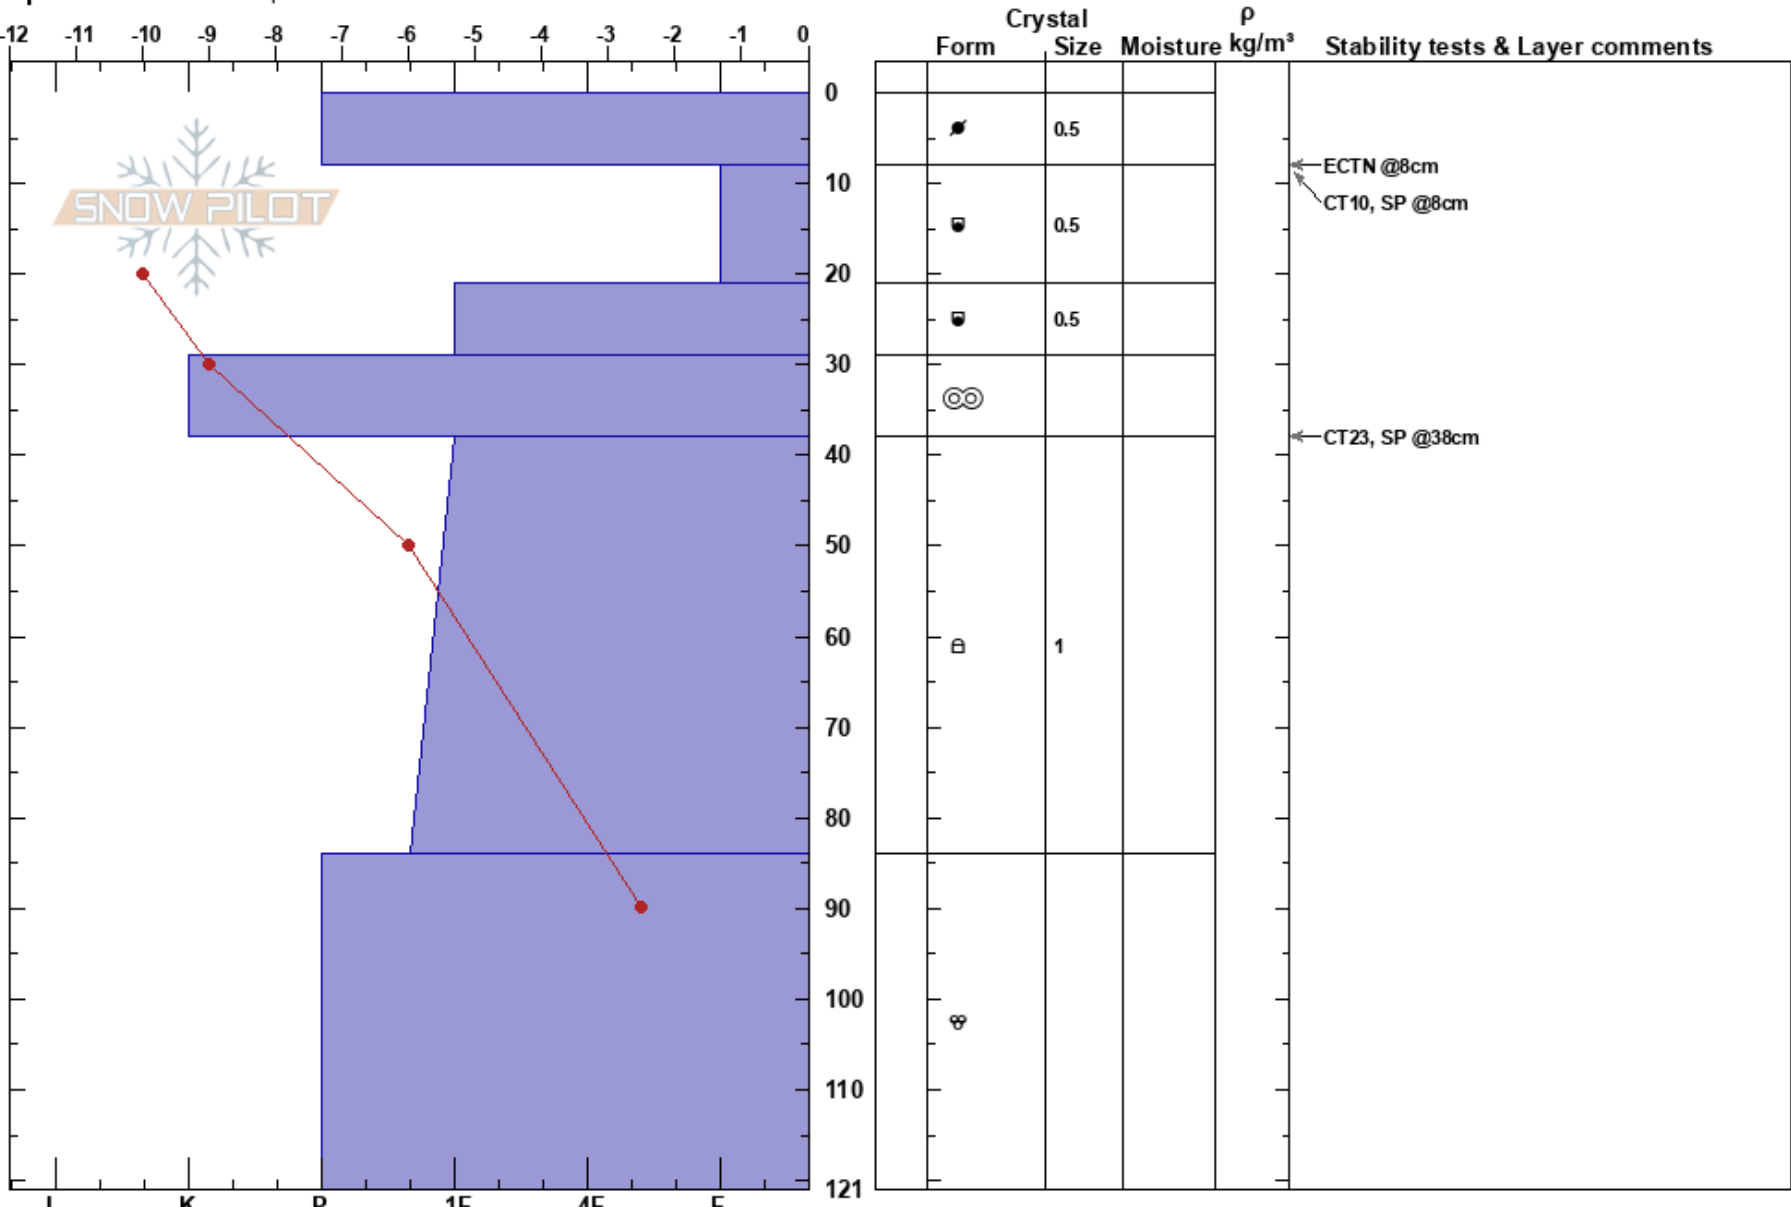

Virginia Lakes
 Sierra Nevada
 CA
Elevation: 3230 m
Aspect: NE
Specifics: We skied slope

Barbara Wanner
 01/03/2019 - 2:00pm
Co-ord: 11S 300636W 4213509N
Slope Angle:
Wind Loading:

Stability: **HS:**121 **Layer Notes:**
Air Temperature: -1.5°C **PF:**35
Sky Cover: SCT
Precipitation: NO
Wind: SW Light Breeze

Notes: Widespread surface hoar observed on the way up. On W and NE aspects. 3-4 mm in size. Most open areas were covered with surface hoar from the time we left the cars at 9820 ft. up to 10600 ft. SH was on a variable surface layer of snow ranging from P hard wind crust (3-5 cm) to soft and powdery snow in sheltered areas and MF crust on solar aspects.