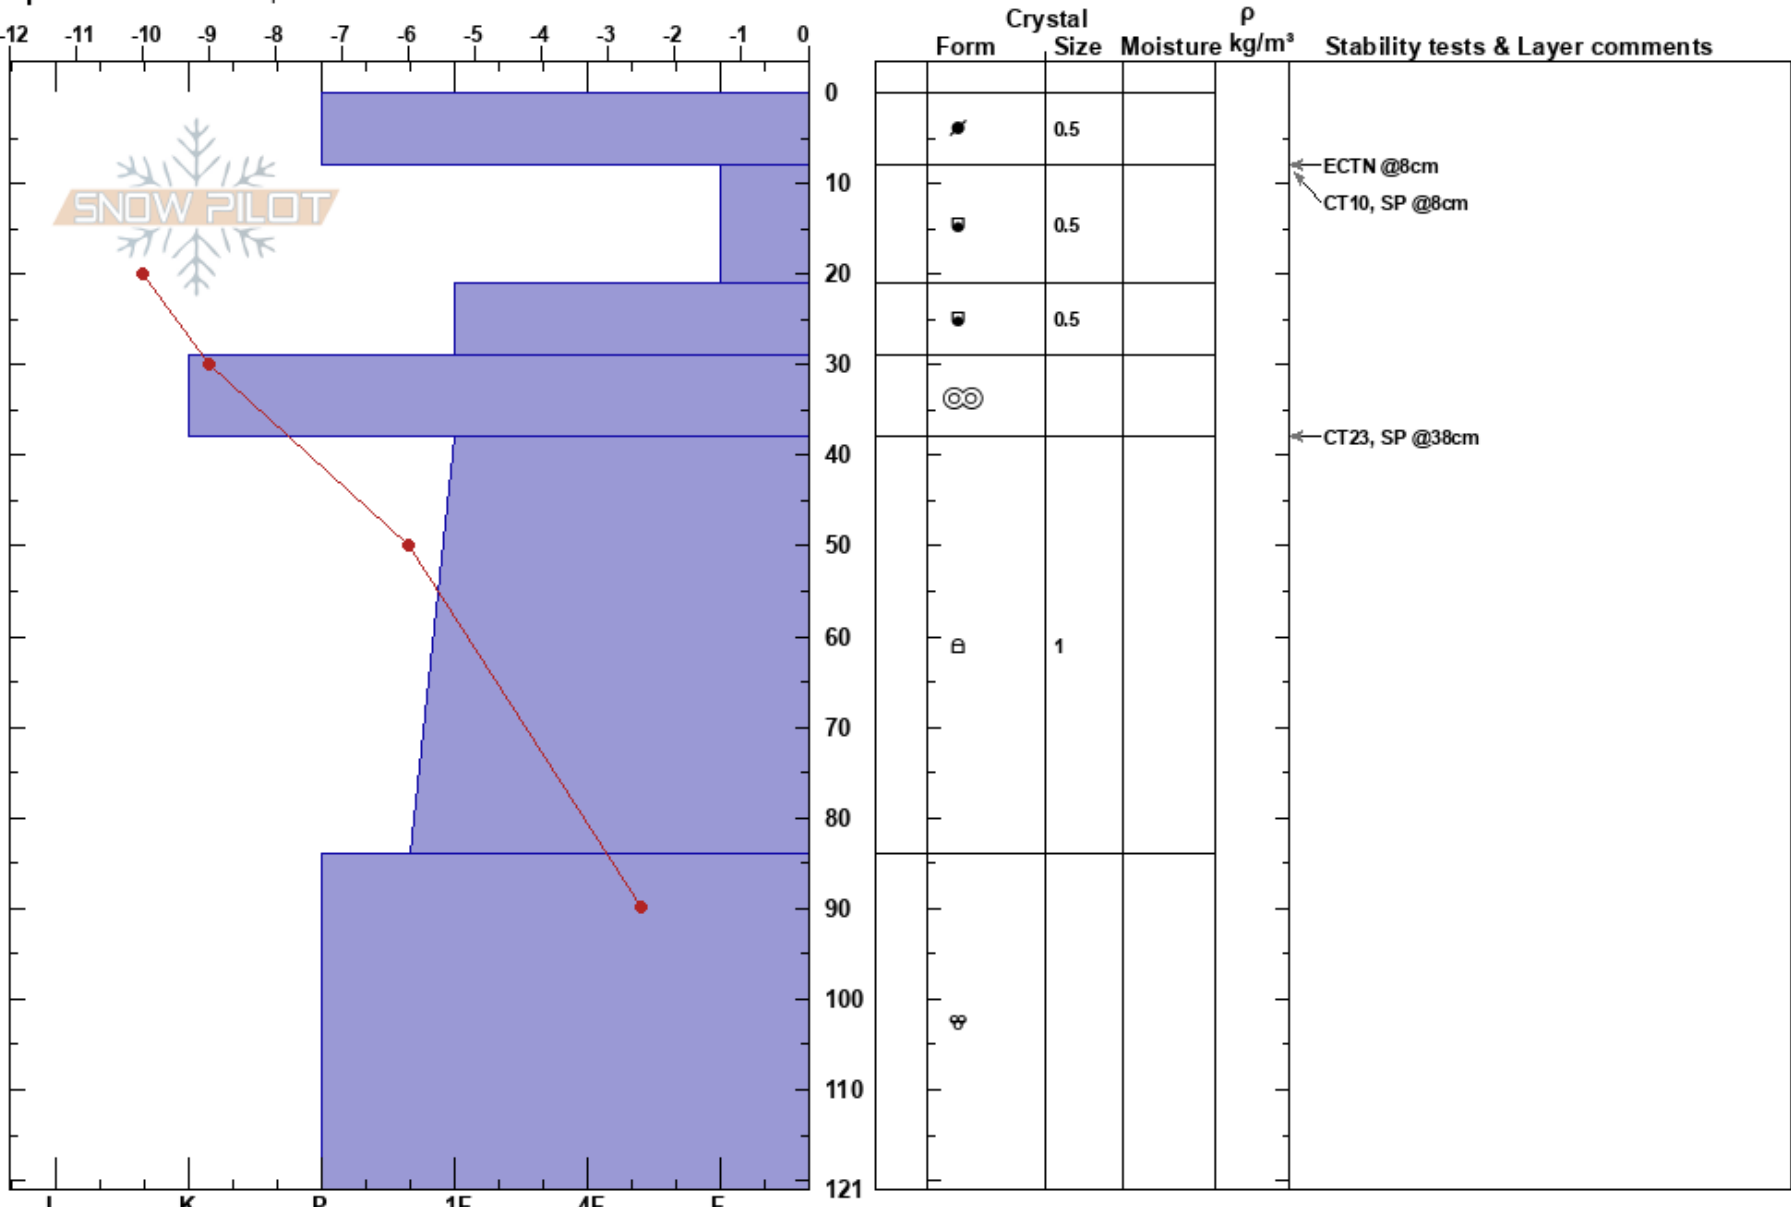

Virginia Lakes
 Sierra Nevada
 CA
Elevation: 3230 m
Aspect: NE
Specifics: We skied slope

Barbara Wanner
 01/03/2019 - 2:00pm
Co-ord: 11S 300636W 4213509N
Slope Angle:
Wind Loading:

Stability: HS:121
Air Temperature: -1.5°C PF:35
Sky Cover: SCT
Precipitation: NO
Wind: SW Light Breeze

Layer Notes:

Notes: Widespread surface hoar observed on the way up. On W and NE aspects. 3-4 mm in size. Most open areas were covered with surface hoar from the time we left the cars at 9820 ft. up to 10600 ft. SH was on a variable surface layer of snow ranging from P hard wind crust (3-5 cm) to soft and powdery snow in sheltered areas and MF crust on solar aspects.