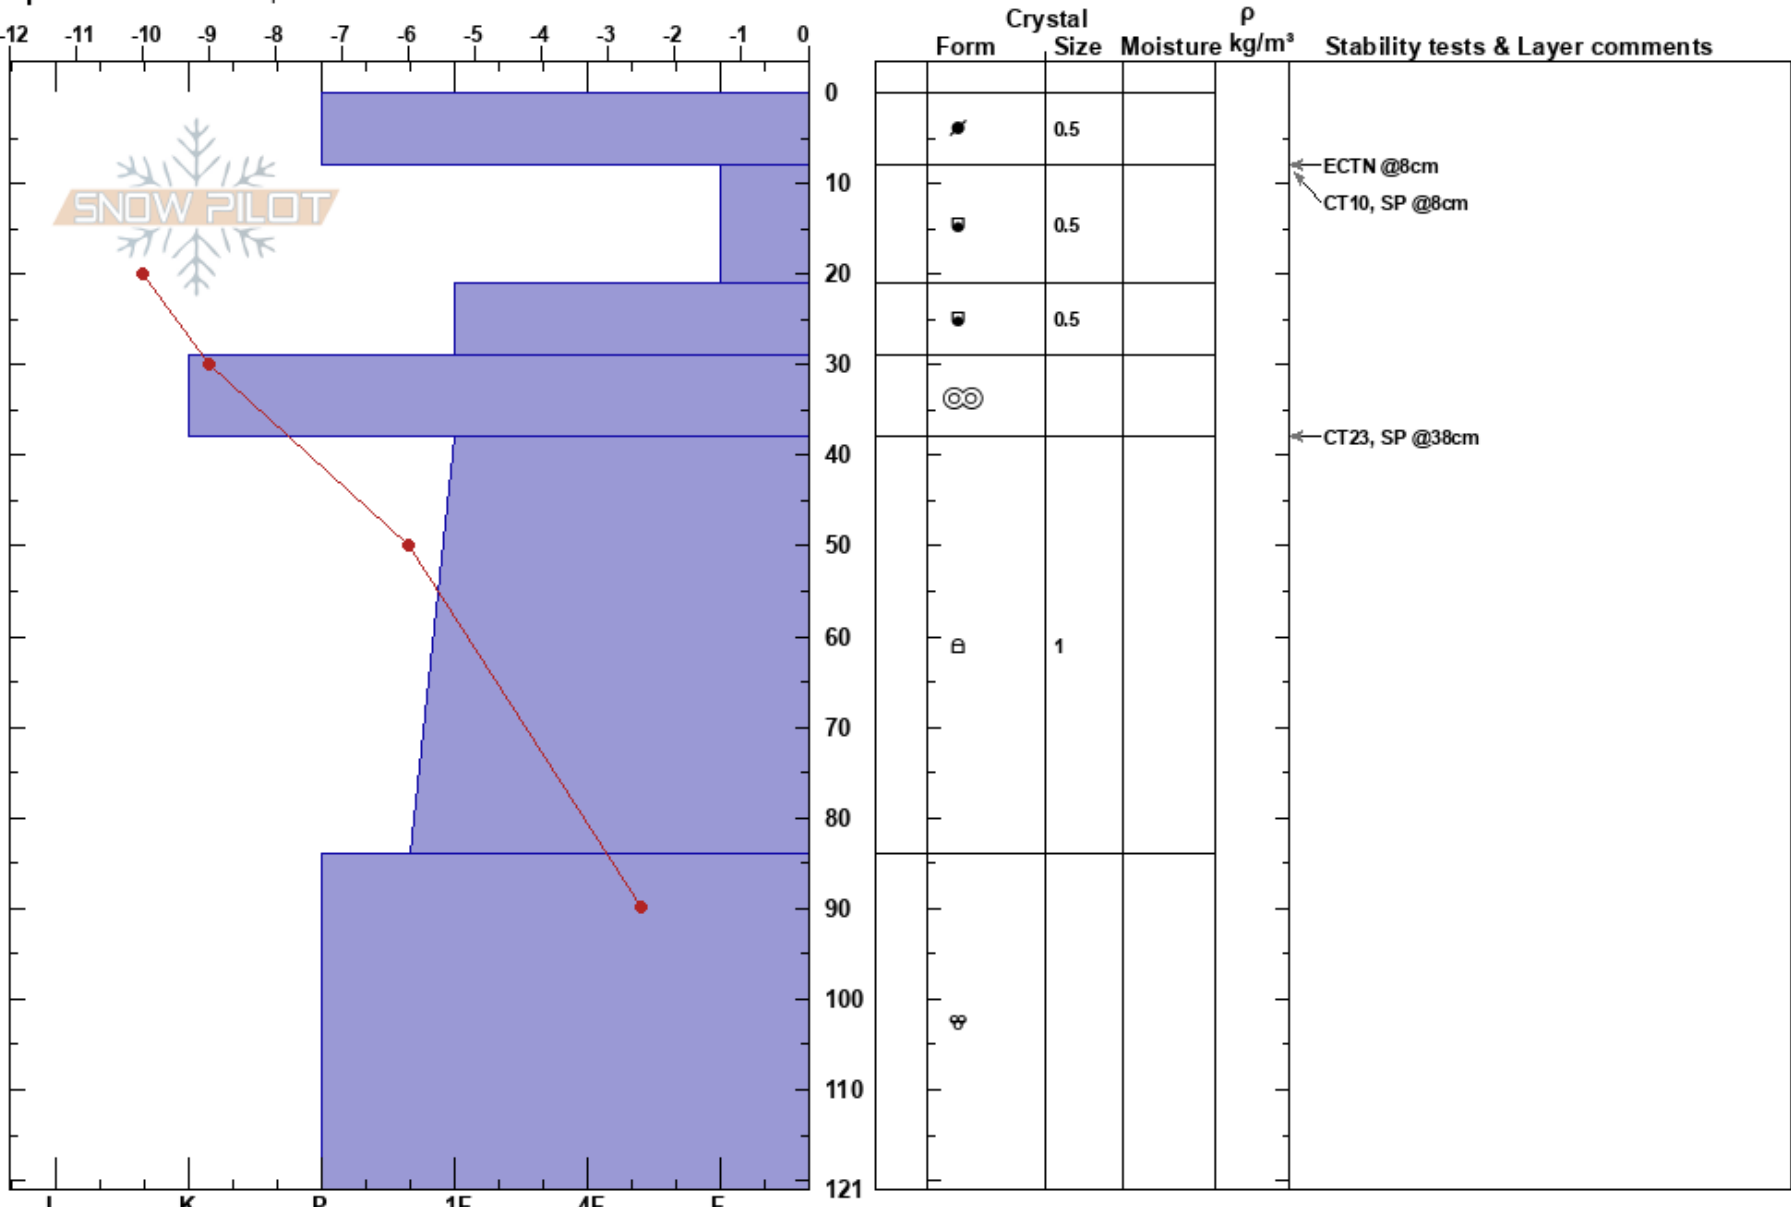

Virginia Lakes  
 Sierra Nevada  
 CA  
 Elevation: 3230 m  
 Aspect: NE  
 Specifics: We skied slope

Barbara Wanner  
 01/03/2019 - 2:00pm  
 Co-ord: 11S 300636W 4213509N  
 Slope Angle:  
 Wind Loading:

Stability:  
 Air Temperature: -1.5°C PF:35  
 Sky Cover: SCT  
 Precipitation: NO  
 Wind: SW Light Breeze

Layer Notes:

**Notes:** Widespread surface hoar observed on the way up. On W and NE aspects. 3-4 mm in size. Most open areas were covered with surface hoar from the time we left the cars at 9820 ft. up to 10600 ft. SH was on a variable surface layer of snow ranging from P hard wind crust ( 3-5 cm) to soft and powdery snow in sheltered areas and MF crust on solar aspects.