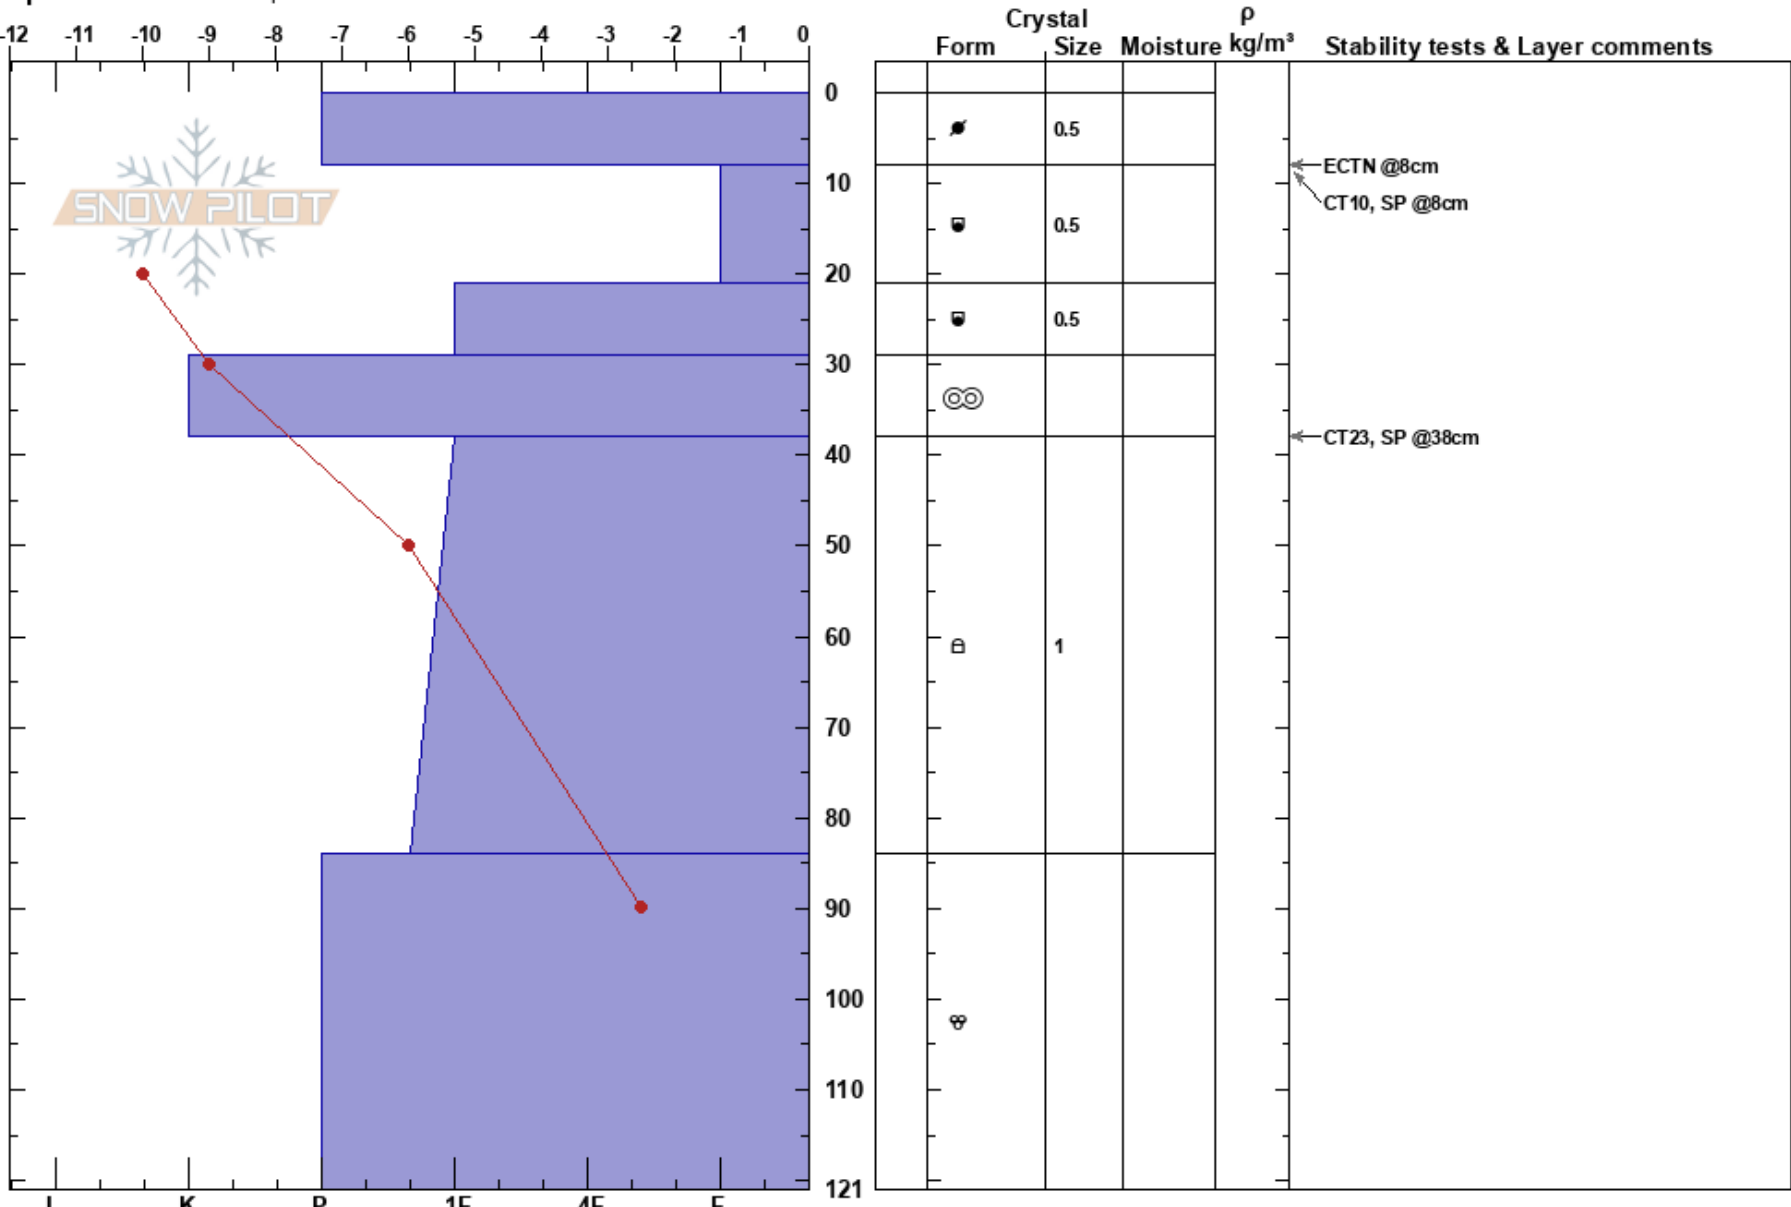

Virginia Lakes  
 Sierra Nevada  
 CA  
 Elevation: 3230 m  
 Aspect: NE  
 Specifics: We skied slope

Barbara Wanner  
 01/03/2019 - 2:00pm  
 Co-ord: 11S 300636W 4213509N  
 Slope Angle:  
 Wind Loading:

Stability:  
 Air Temperature: -1.5°C HS:121  
 Sky Cover: SCT PF:35  
 Precipitation: NO  
 Wind: SW Light Breeze  
 Layer Notes:

**Notes:** Widespread surface hoar observed on the way up. On W and NE aspects. 3-4 mm in size. Most open areas were covered with surface hoar from the time we left the cars at 9820 ft. up to 10600 ft. SH was on a variable surface layer of snow ranging from P hard wind crust ( 3-5 cm) to soft and powdery snow in sheltered areas and MF crust on solar aspects.