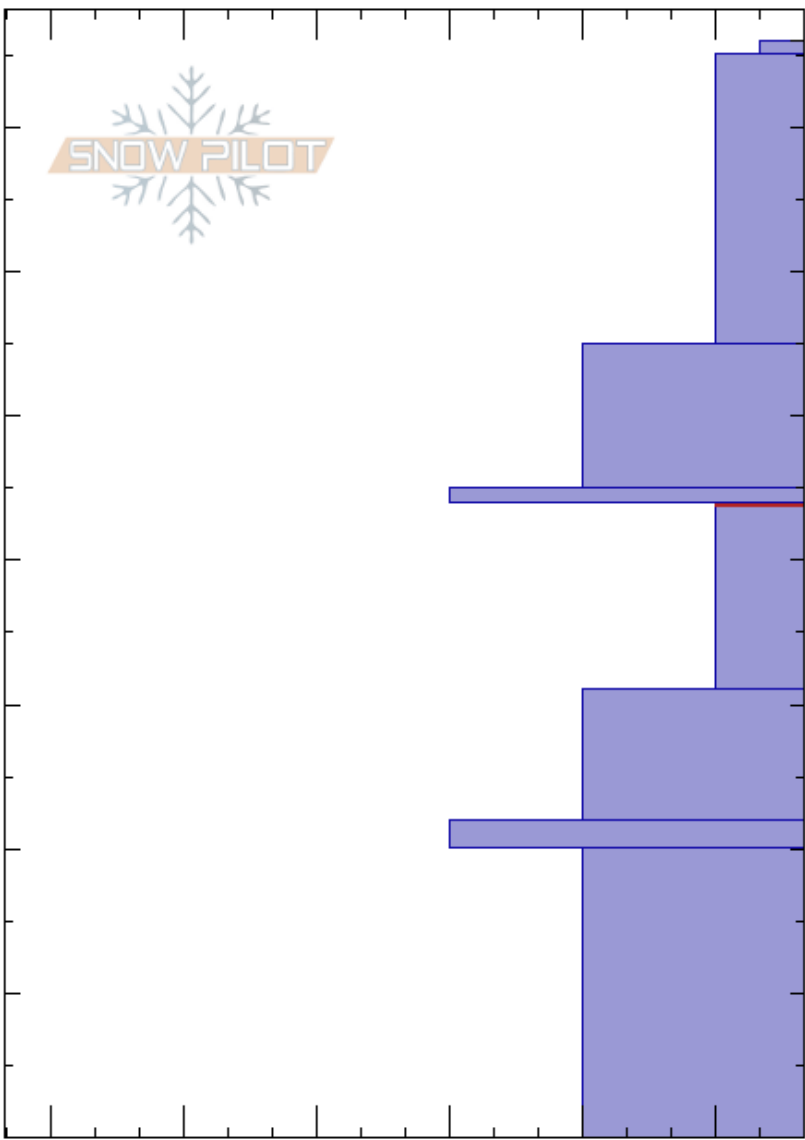

Bacon Rind  
 Madison Range-S  
 MT  
 Elevation: 8680 ft  
 Aspect: 144°  
 Specifics: Collapsing, widespread; We skied slope

Andrew Schauer  
 01/03/2019 - 10:45am  
 Co-ord: 44.96954N, -111.09427W  
 Slope Angle: 28°  
 Wind Loading: no

Stability: Poor  
 Air Temperature: -9°C  
 Sky Cover: FEW  
 Precipitation: NO  
 Wind: SW Light Breeze

HS:76  
 PF:70  
 44-31cm: Problematic layer

Layer Notes:

Height (cm)	Crystal		Moisture	$\rho$ kg/m <sup>3</sup>	Stability tests & Layer comments
	Form	Size			
76	+				
70	+				
60					
50	/				
44	⊙⊙				← ECTP11 @44cm ← PST27/100 (End) @44cm
40	□	2-3			
30	□	1-2			
20	⊙⊙				
10	^				
0					