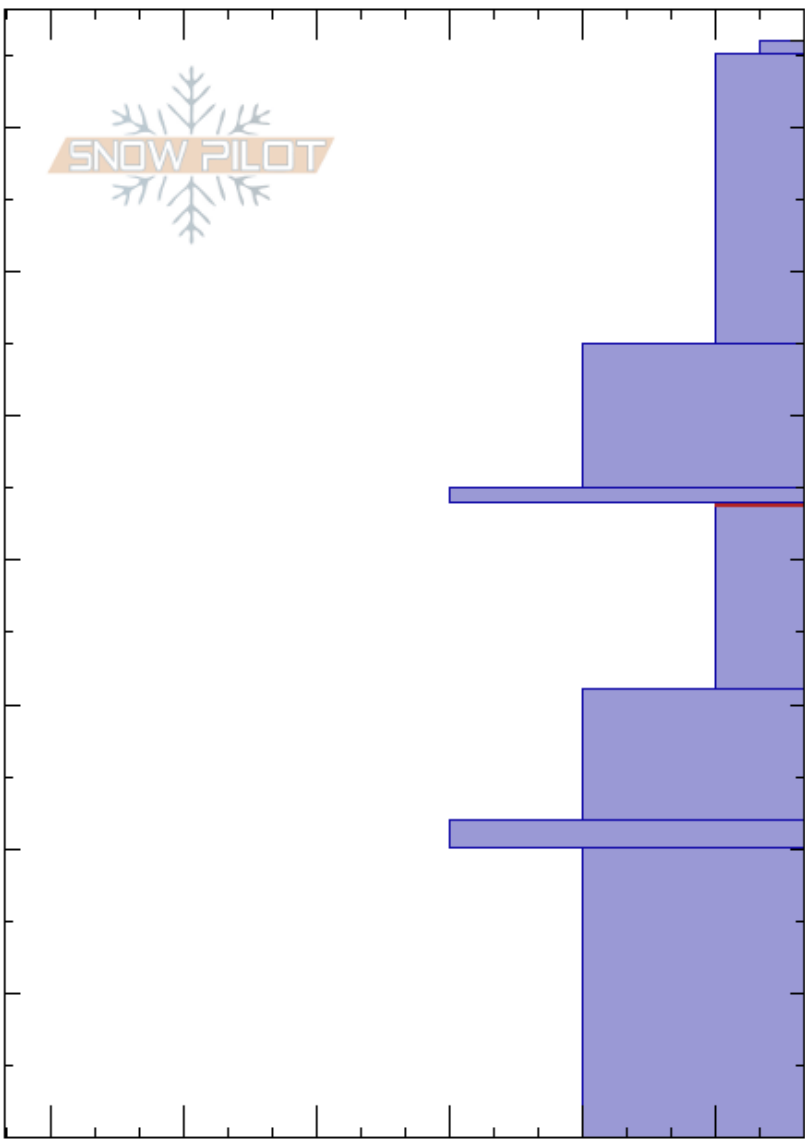

Bacon Rind
 Madison Range-S
 MT
 Elevation: 8680 ft
 Aspect: 144°
 Specifics: Collapsing, widespread; We skied slope

Andrew Schauer
 01/03/2019 - 10:45am
 Co-ord: 44.96954N, -111.09427W
 Slope Angle: 28°
 Wind Loading: no

Stability: Poor
 Air Temperature: -9°C
 Sky Cover: FEW
 Precipitation: NO
 Wind: SW Light Breeze

HS:76
 PF:70
 44-31cm: Problematic layer

Layer Notes:

Height (cm)	Crystal		Moisture	ρ kg/m ³	Stability tests & Layer comments
	Form	Size			
76	+				
70	+				
60					
50	/				
44	⊙⊙				← ECTP11 @44cm ← PST27/100 (End) @44cm
40	□	2-3			
30	□	1-2			
20	⊙⊙				
10	^				
0					