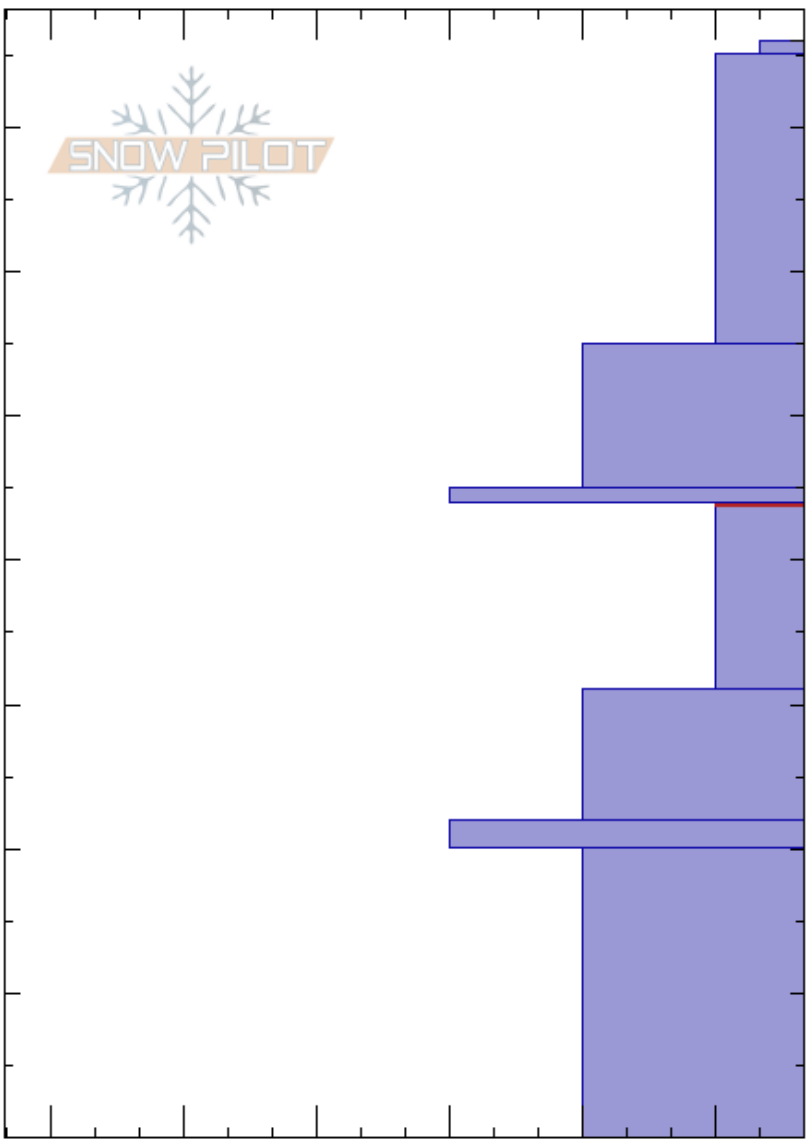

Bacon Rind  
 Madison Range-S  
 MT  
 Elevation: 8680 ft  
 Aspect: 144°  
 Specifics: Collapsing, widespread; We skied slope

Andrew Schauer  
 01/03/2019 - 10:45am  
 Co-ord: 44.96954N, -111.09427W  
 Slope Angle: 28°  
 Wind Loading: no

Stability: Poor  
 Air Temperature: -9°C  
 Sky Cover: FEW  
 Precipitation: NO  
 Wind: SW Light Breeze

HS:76  
 PF:70  
 44-31cm: Problematic layer

Layer Notes:

Height (cm)	Crystal		Moisture	$\rho$ kg/m <sup>3</sup>	Stability tests & Layer comments
	Form	Size			
76	+				
70	+				
60					
50	/				
44	⊙⊙				← ECTP11 @44cm ← PST27/100 (End) @44cm
40	□	2-3			
30	□	1-2			
20	⊙⊙				
10	^				
0					