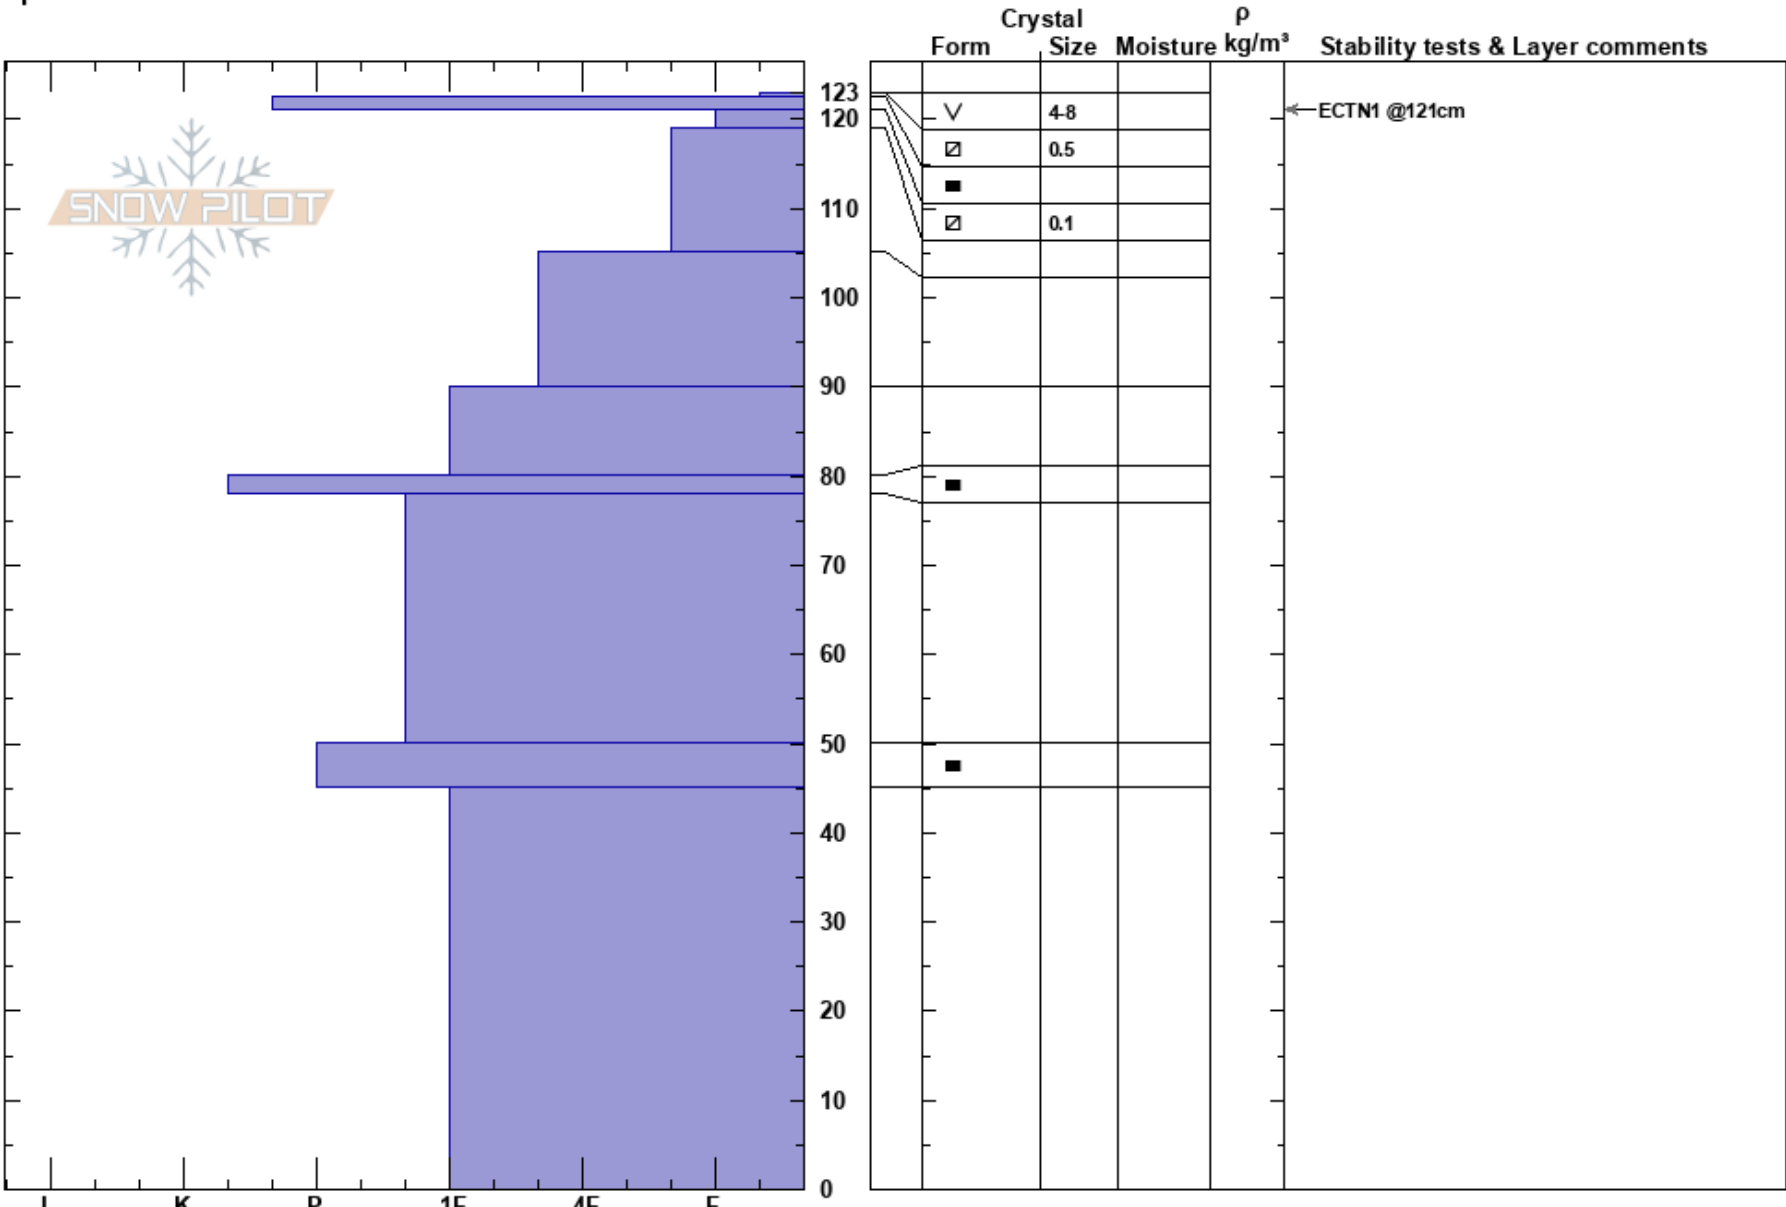

Upper Setting Rd
 Uinta Range
 UT
 Elevation: 8474 ft
 Aspect: 160°
 Specifics:

Mark Staples
 01/15/2017 - 10:00am
 Co-ord: 40.63768N, -111.14399W
 Slope Angle:
 Wind Loading:

Stability:
 Air Temperature:
 Sky Cover:
 Precipitation:
 Wind:

HS:123 Layer Notes:

Notes: Relatively low elevation for this area. Main concern is what gets buried when the next snow comes. Slopes getting some sun have a crust with facets above and below and surface hoar on top. Direct south is getting baked, but E aspects may remain a problem. Also, little rain fell at this elevation and the last week of precip was mostly snow.