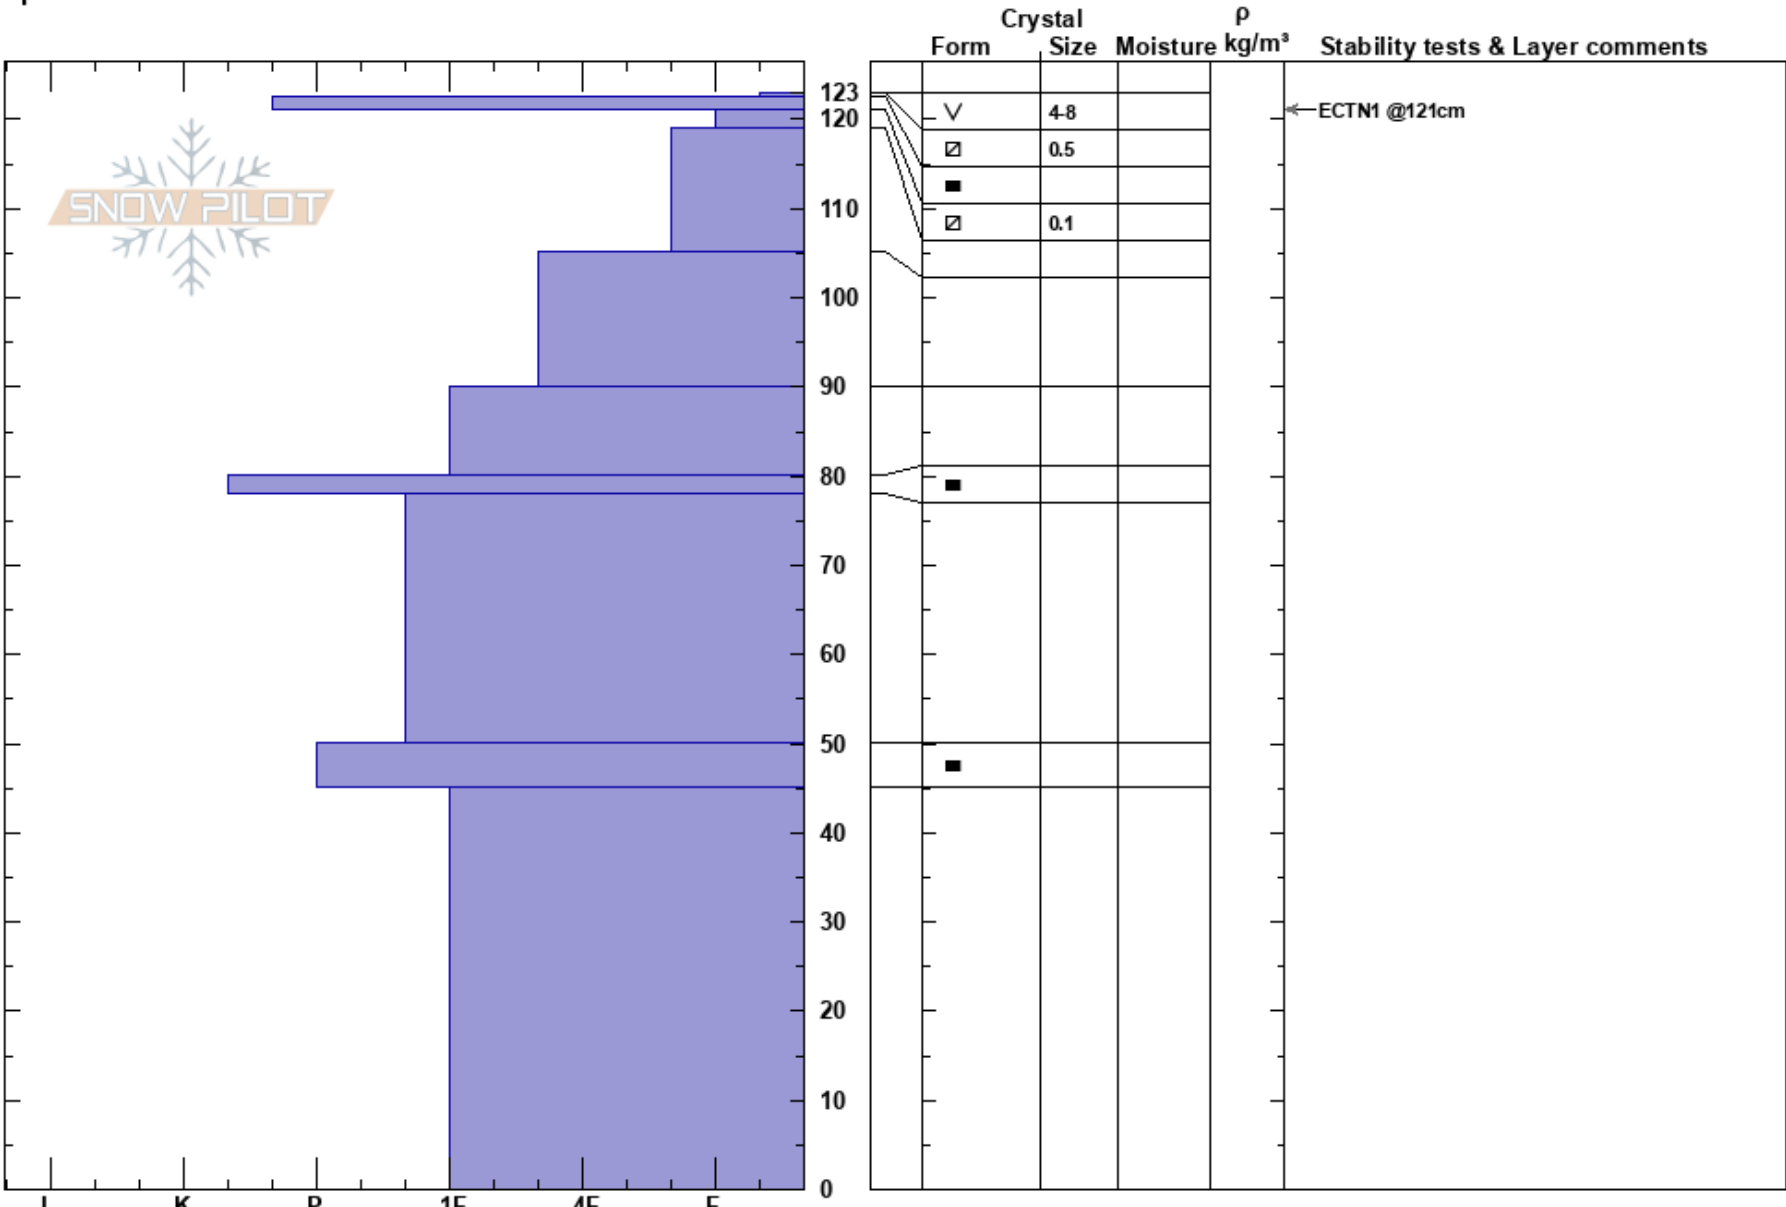

Upper Setting Rd  
 Uinta Range  
 UT  
 Elevation: 8474 ft  
 Aspect: 160°  
 Specifics:

Mark Staples  
 01/15/2017 - 10:00am  
 Co-ord: 40.63768N, -111.14399W  
 Slope Angle:  
 Wind Loading:

Stability:  
 Air Temperature:  
 Sky Cover:  
 Precipitation:  
 Wind:

HS:123 Layer Notes:

**Notes:** Relatively low elevation for this area. Main concern is what gets buried when the next snow comes. Slopes getting some sun have a crust with facets above and below and surface hoar on top. Direct south is getting baked, but E aspects may remain a problem. Also, little rain fell at this elevation and the last week of precip was mostly snow.