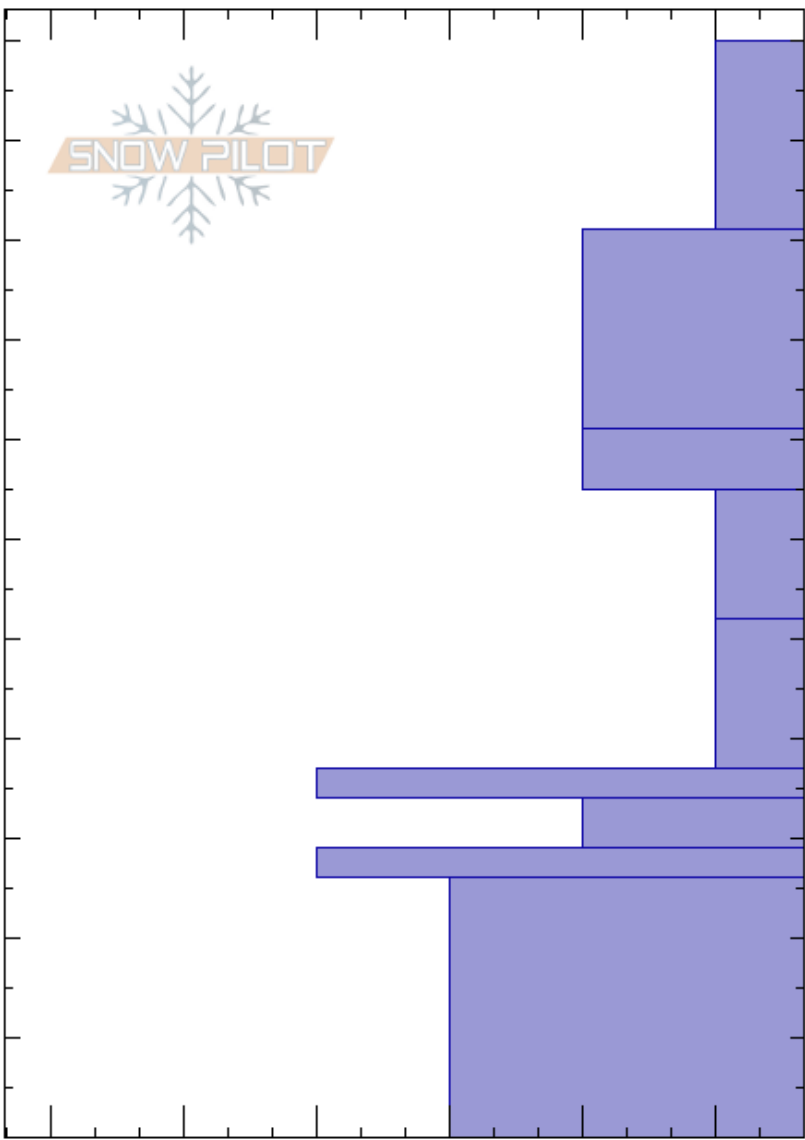

Jura Knob  
 San Juan Range  
 CO  
**Elevation:** 11700 ft  
**Aspect:** 60°  
**Specifics:** Collapsing, localized; Cracking

Chris Bilbrey  
 01/02/2019 - 1:00pm  
**Co-ord:**  
**Slope Angle:**  
**Wind Loading:** no

**Stability:**  
**Air Temperature:**  
**Sky Cover:** CLR  
**Precipitation:** NO  
**Wind:** N Light Breeze

**HS:**110 **Layer Notes:**

Crystal Form	Crystal Size	Moisture	$\rho$ kg/m <sup>3</sup>	Stability tests & Layer comments
+ ( / )	1-1.5			
/ ( ☐ )	0.3-0.5			
☐	0.3			
☐	2-3			← ECTP18 @64cm
^	4-6			
⊙⊙				
^	2-4			
⊙⊙				
^	2-6			