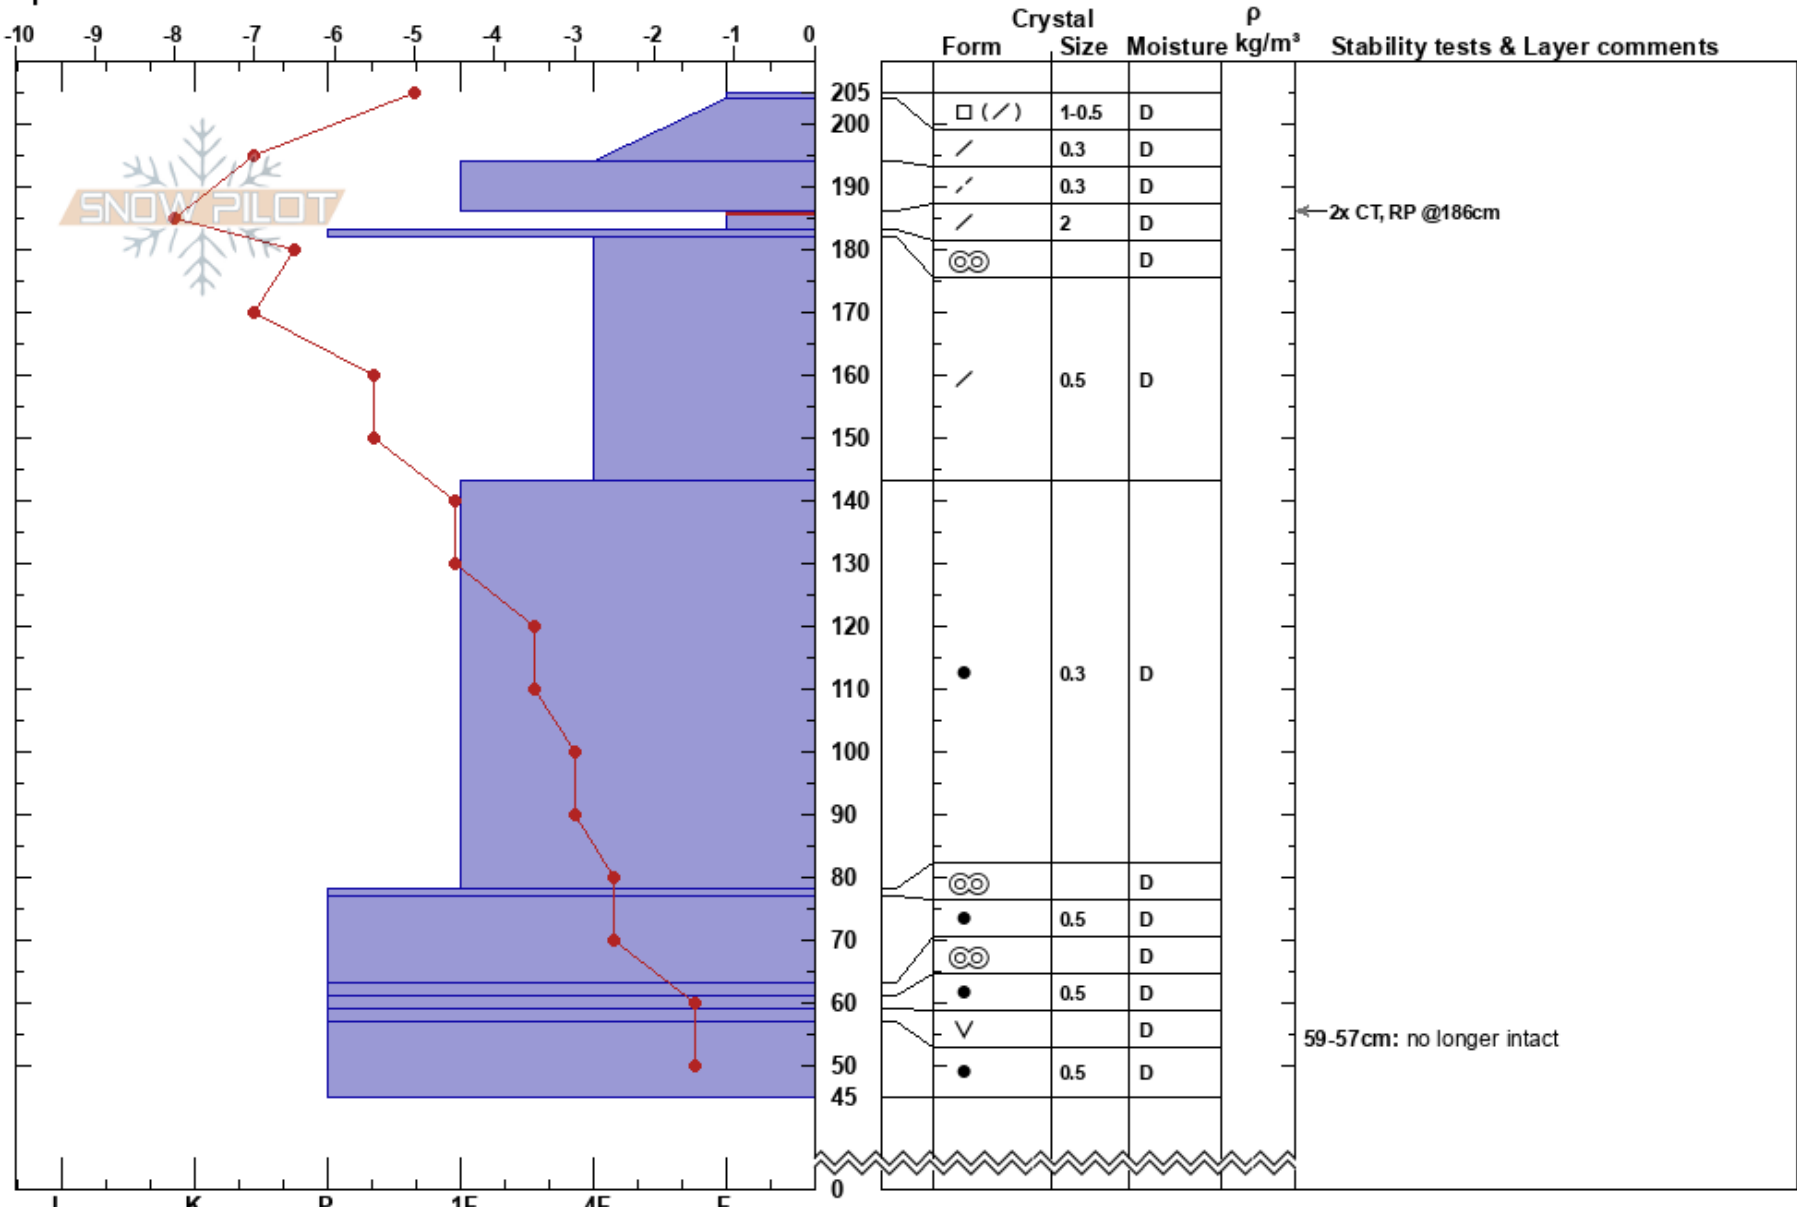

Tumalo Butte 20190102
 Three Sisters
 OR
 Elevation: 7000 ft
 Aspect: N
 Specifics:

Gabriel Coler
 01/02/2019 - 10:00am
 Co-ord:
 Slope Angle: 22°
 Wind Loading: no

Stability:
 Air Temperature: -2°C
 Sky Cover: BKN
 Precipitation: NO
 Wind: W Light Breeze

HS:205
 PF:35
 186-183cm: Problematic layer
 59-57cm: no longer intact

Notes: I found the Dec. 8th buried surface hoar at 57 cm. but it was no longer intact, and nearly indistinguishable from the surrounding layers (thus this layer has the same hardness as the adjacent layers).