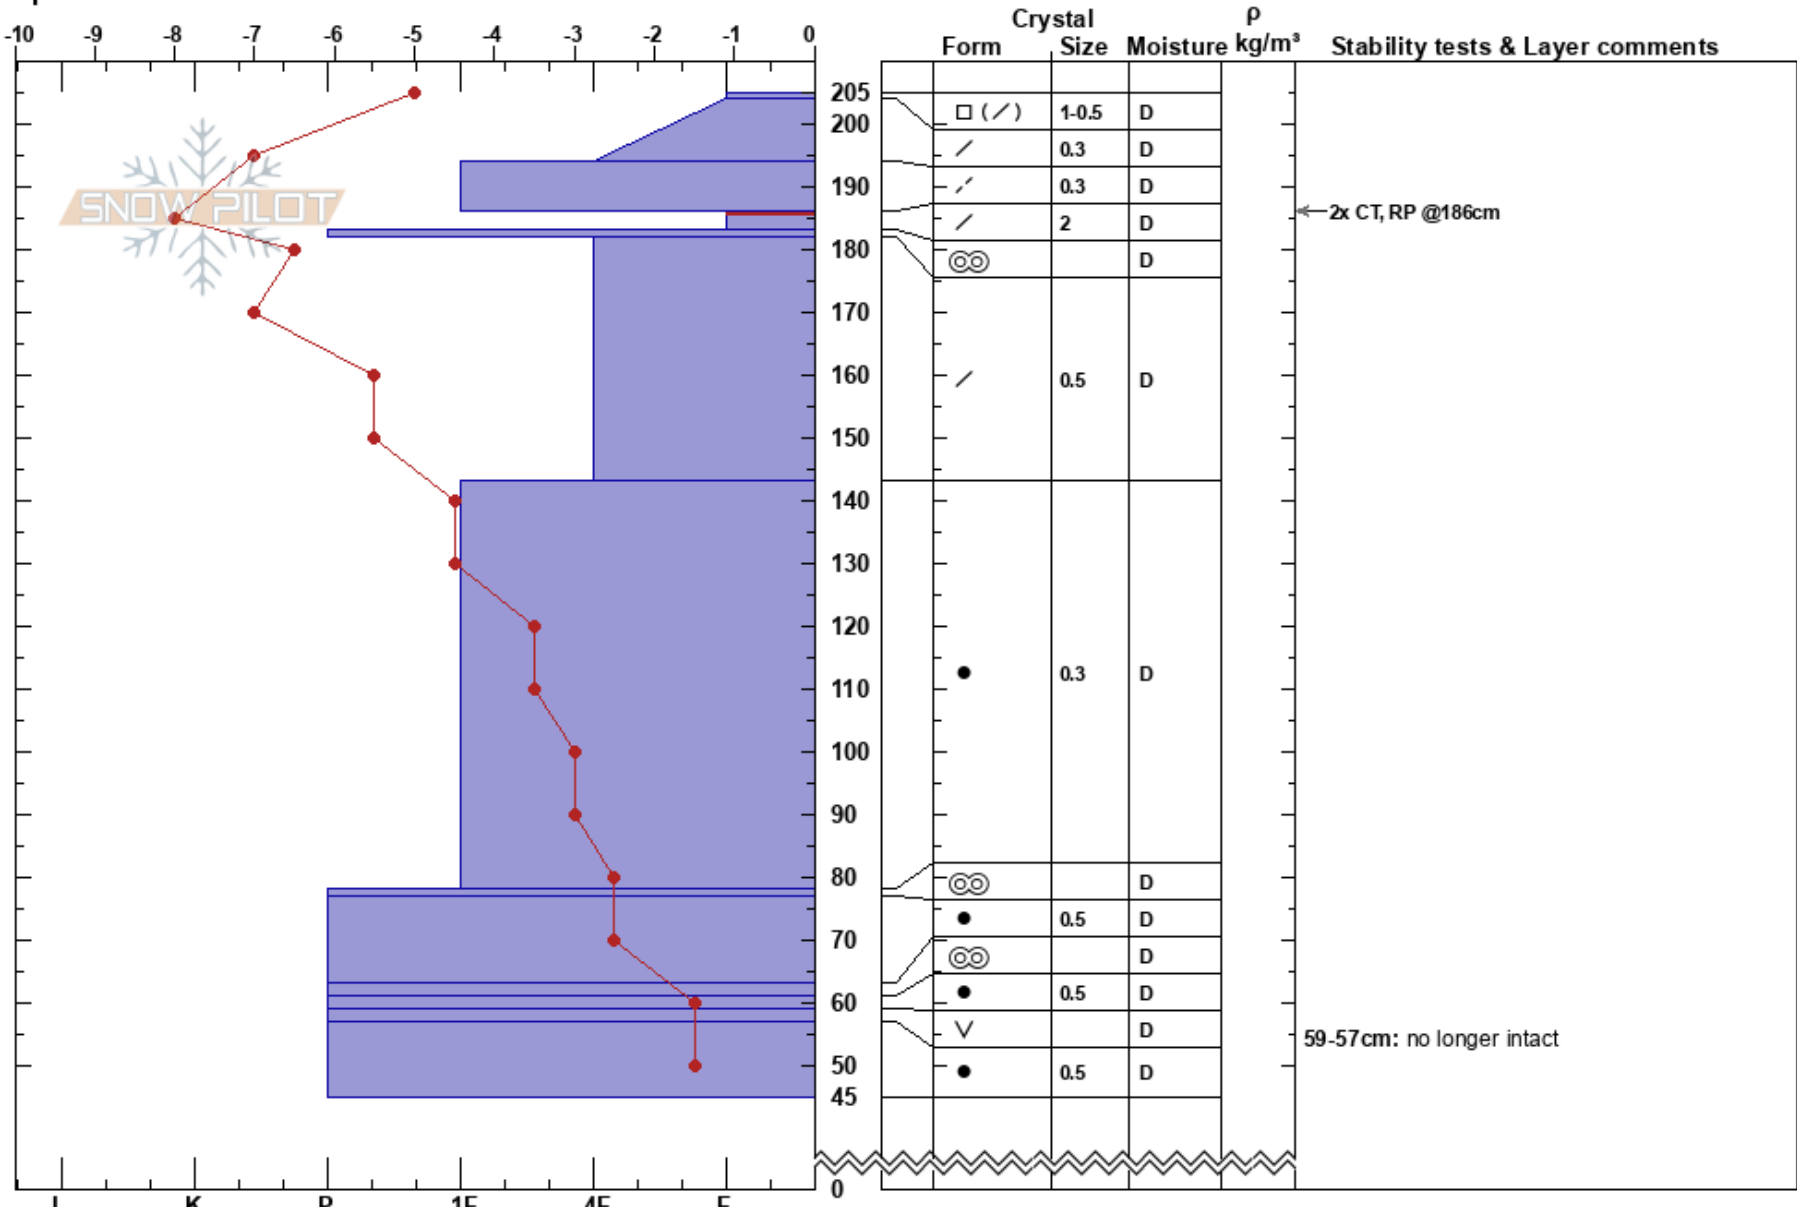

Tumalo Butte 20190102  
 Three Sisters  
 OR  
 Elevation: 7000 ft  
 Aspect: N  
 Specifics:

Gabriel Coler  
 01/02/2019 - 10:00am  
 Co-ord:  
 Slope Angle: 22°  
 Wind Loading: no

Stability:  
 Air Temperature: -2°C  
 Sky Cover: BKN  
 Precipitation: NO  
 Wind: W Light Breeze

HS:205  
 PF:35  
 186-183cm: Problematic layer  
 59-57cm: no longer intact

Notes: I found the Dec. 8th buried surface hoar at 57 cm. but it was no longer intact, and nearly indistinguishable from the surrounding layers (thus this layer has the same hardness as the adjacent layers).