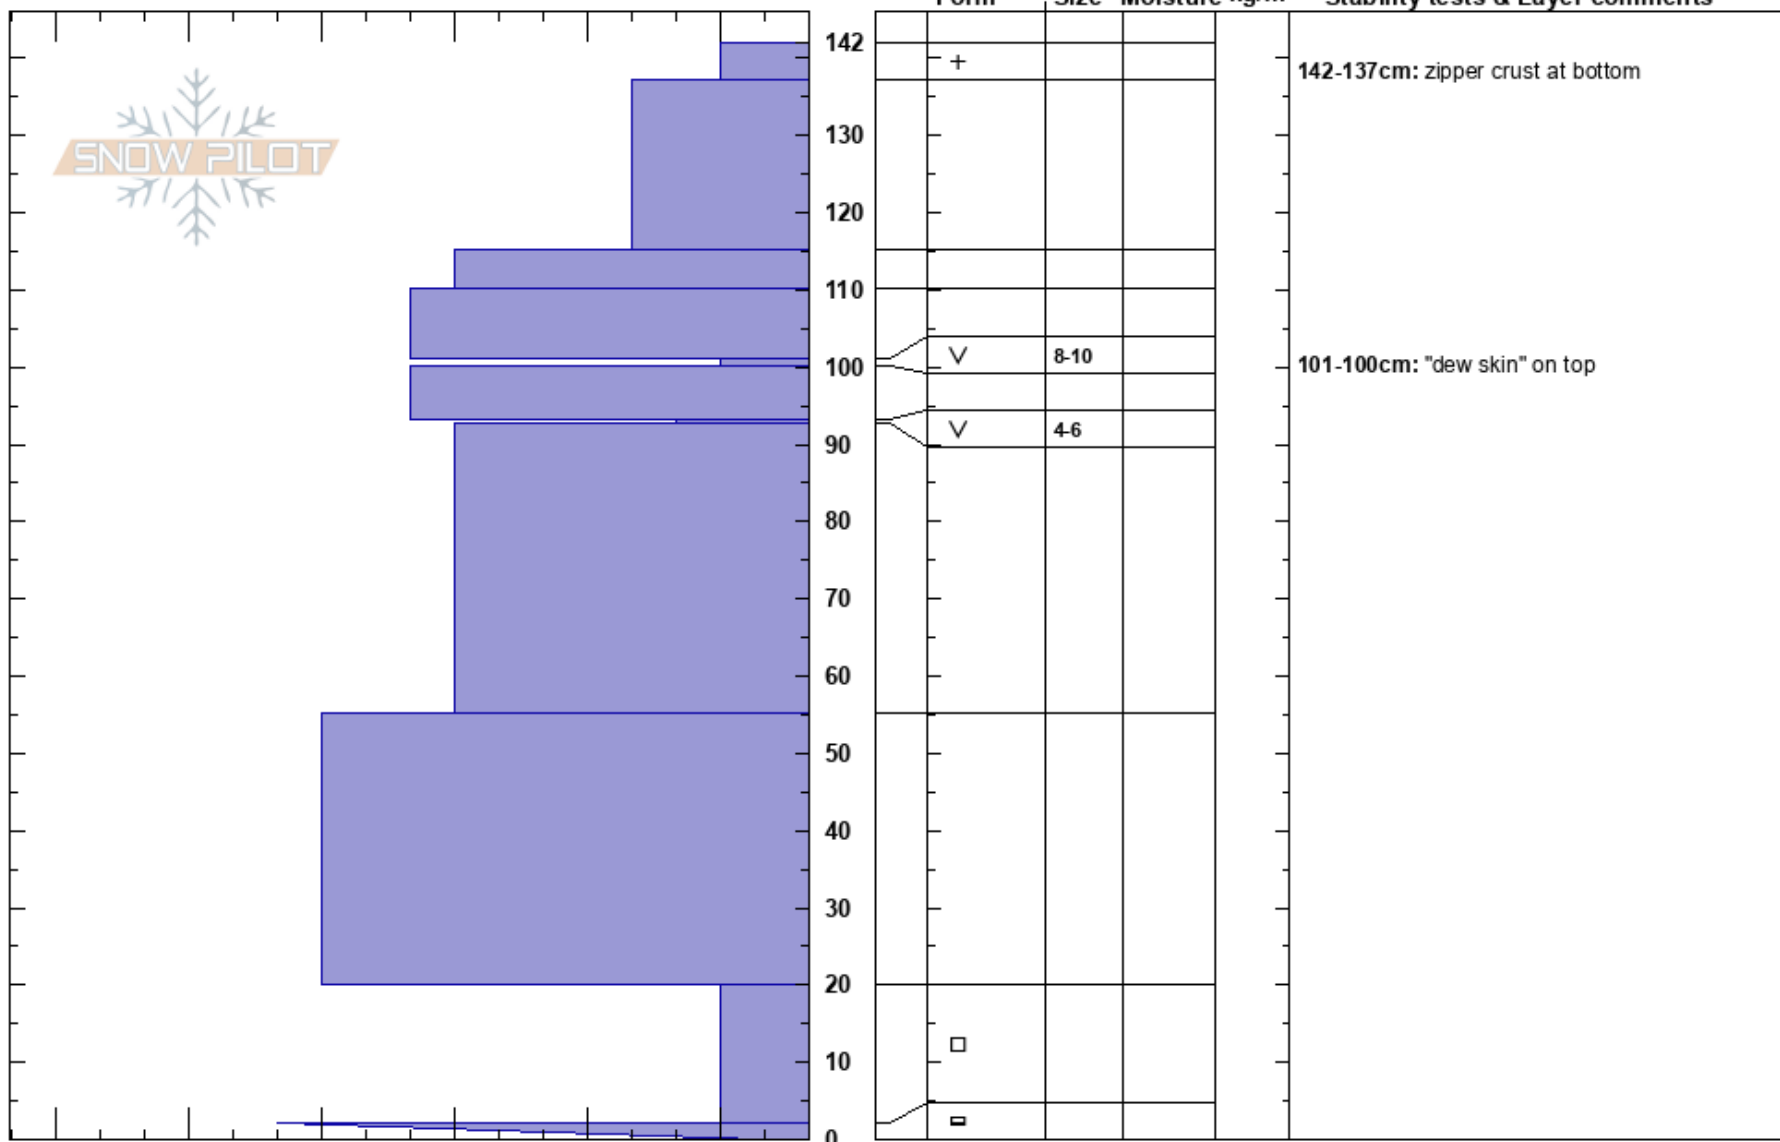

Cat Scratch bench
 Park Range
 CO
Elevation: 9500 ft
Aspect: NE
Specifics:

Eric Deering
 01/02/2019 - 2:00pm
Co-ord: 40.53575N, -106.73231W
Slope Angle: 20°
Wind Loading: previous

Stability:
Air Temperature: 10°F
Sky Cover: CLR
Precipitation: NO
Wind: Calm

HS: 142
PS: 10
Layer Notes:
 142-137cm: zipper crust at bottom
 101-100cm: "dew skin" on top
 101-100cm: Problematic layer

Notes: E winds from days prior have loaded pockets on more westerly slopes while pressing N and E aspects.