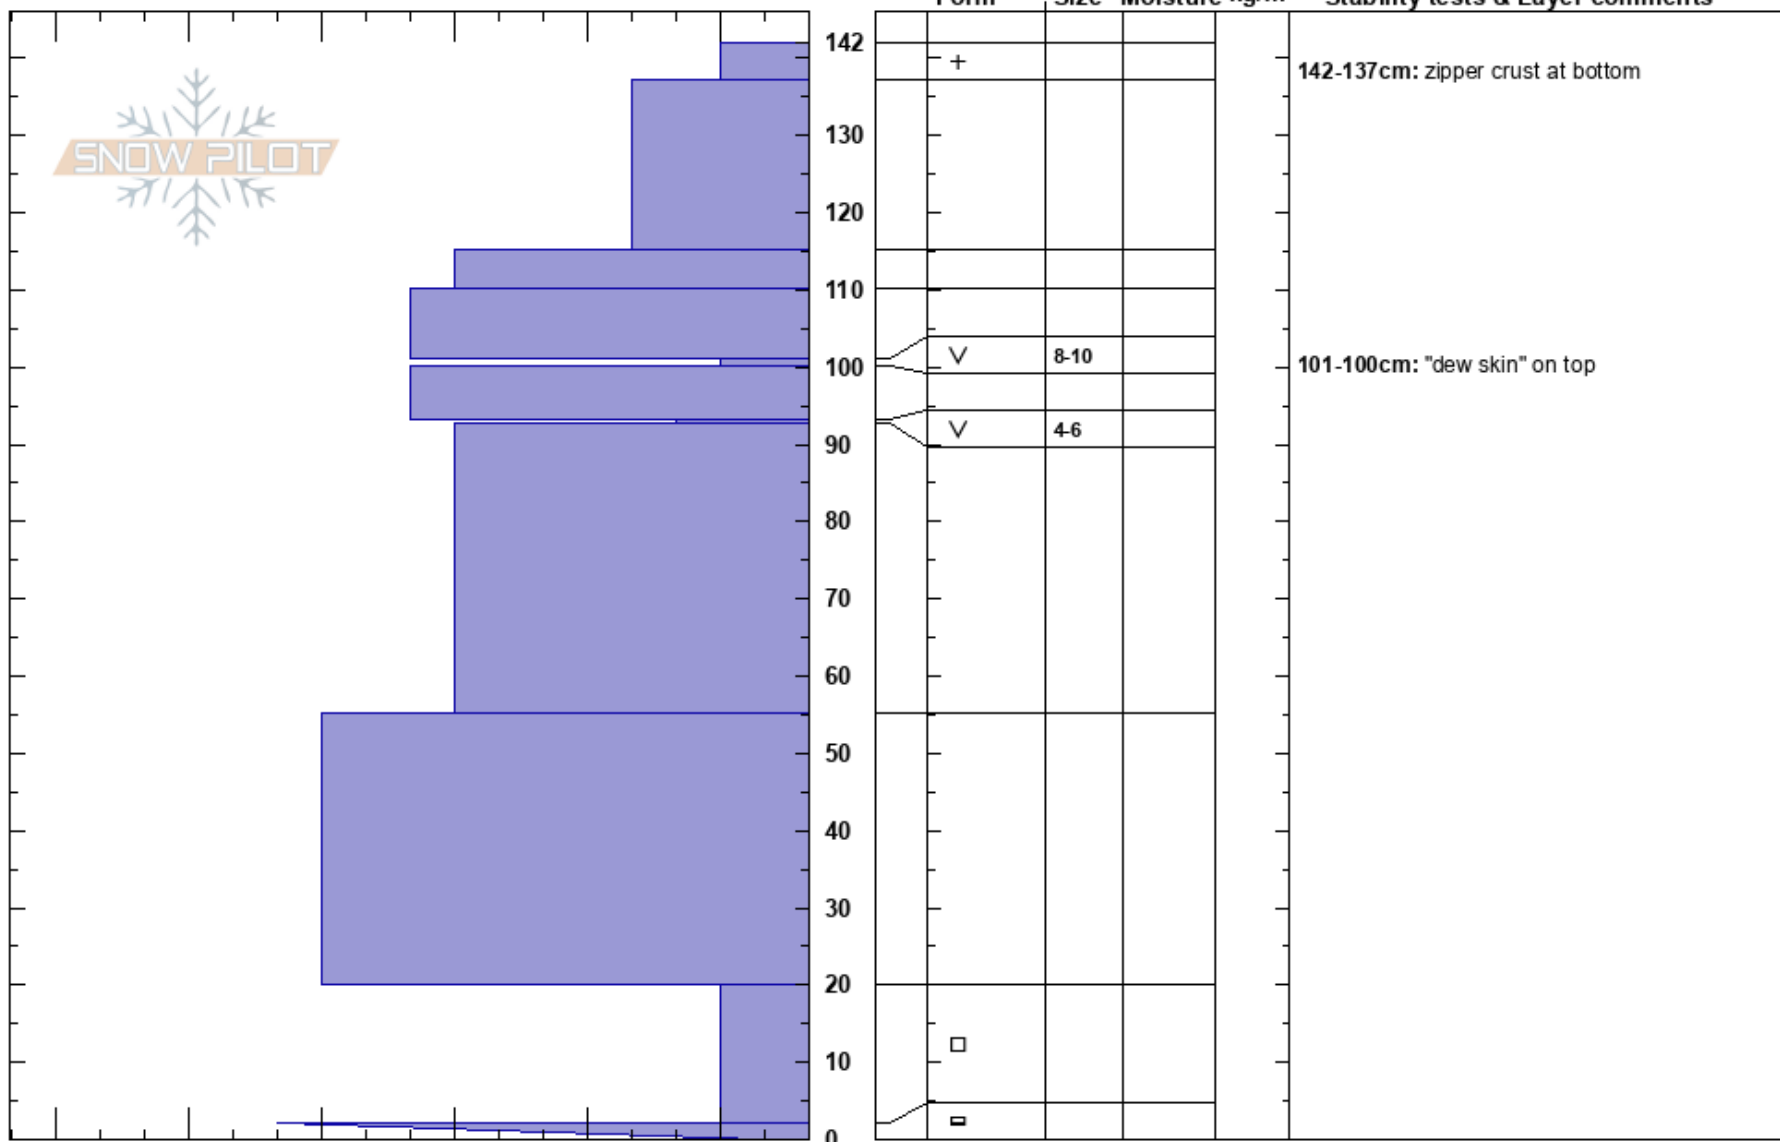

Cat Scratch bench  
 Park Range  
 CO  
**Elevation:** 9500 ft  
**Aspect:** NE  
**Specifics:**

Eric Deering  
 01/02/2019 - 2:00pm  
**Co-ord:** 40.53575N, -106.73231W  
**Slope Angle:** 20°  
**Wind Loading:** previous

**Stability:**  
**Air Temperature:** 10°F  
**Sky Cover:** CLR  
**Precipitation:** NO  
**Wind:** Calm

**HS:** 142  
**PS:** 10  
**Layer Notes:**  
 142-137cm: zipper crust at bottom  
 101-100cm: "dew skin" on top  
 101-100cm: Problematic layer

**Notes:** E winds from days prior have loaded pockets on more westerly slopes while pressing N and E aspects.