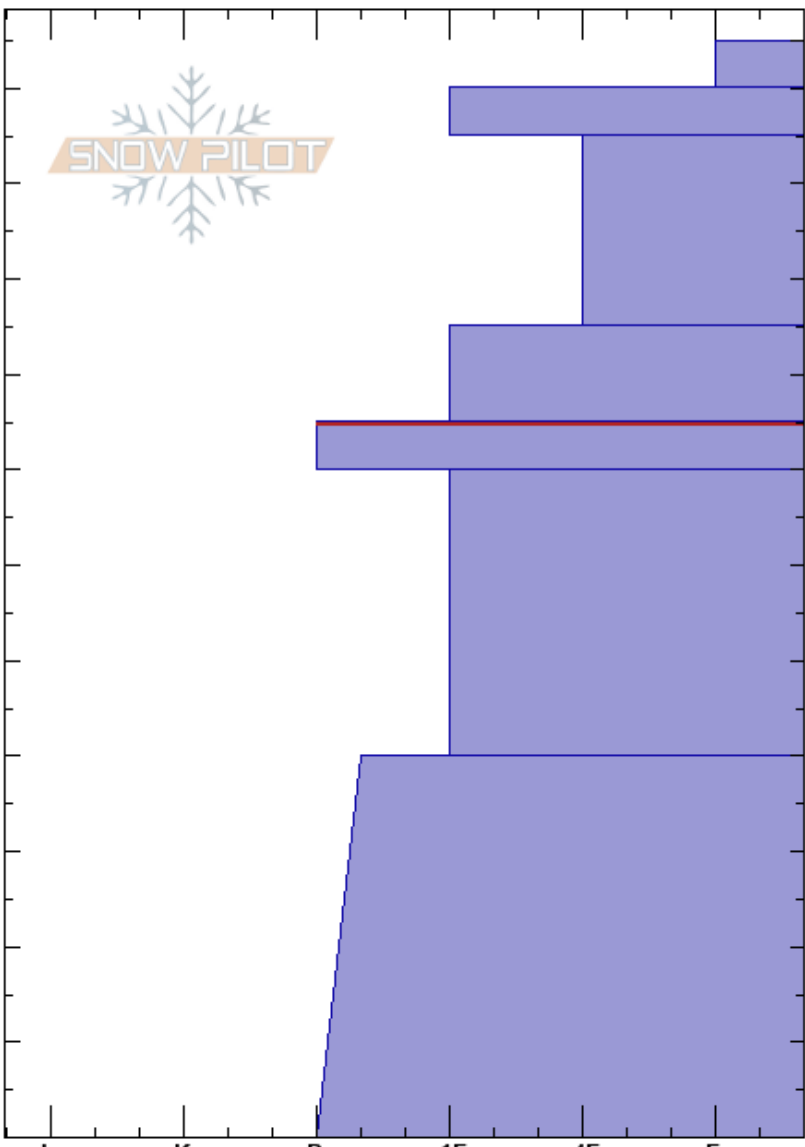

Cutler 1/02
 Northern Wasatch
 UT
 Elevation: 8100 ft
 Aspect: NE
 Specifics:

Austin Boese
 01/02/2019 - 3:00pm
 Co-ord:
 Slope Angle: 23°
 Wind Loading:

Stability:
 Air Temperature:
 Sky Cover: CLR
 Precipitation: NO
 Wind: Calm

HS:115
 PF:35 75-70cm:Problematic layer
 PS:15

Height (ft)	Crystal		ρ kg/m ³	Stability tests & Layer comments
	Form	Size		
115				
110	V	3		
100	•			
90	•			
80	•			
75	•			← CT, Q1 @75cm SP
70	•	1		
60				
50	•			
40				
30				
20	•			
10				
0				