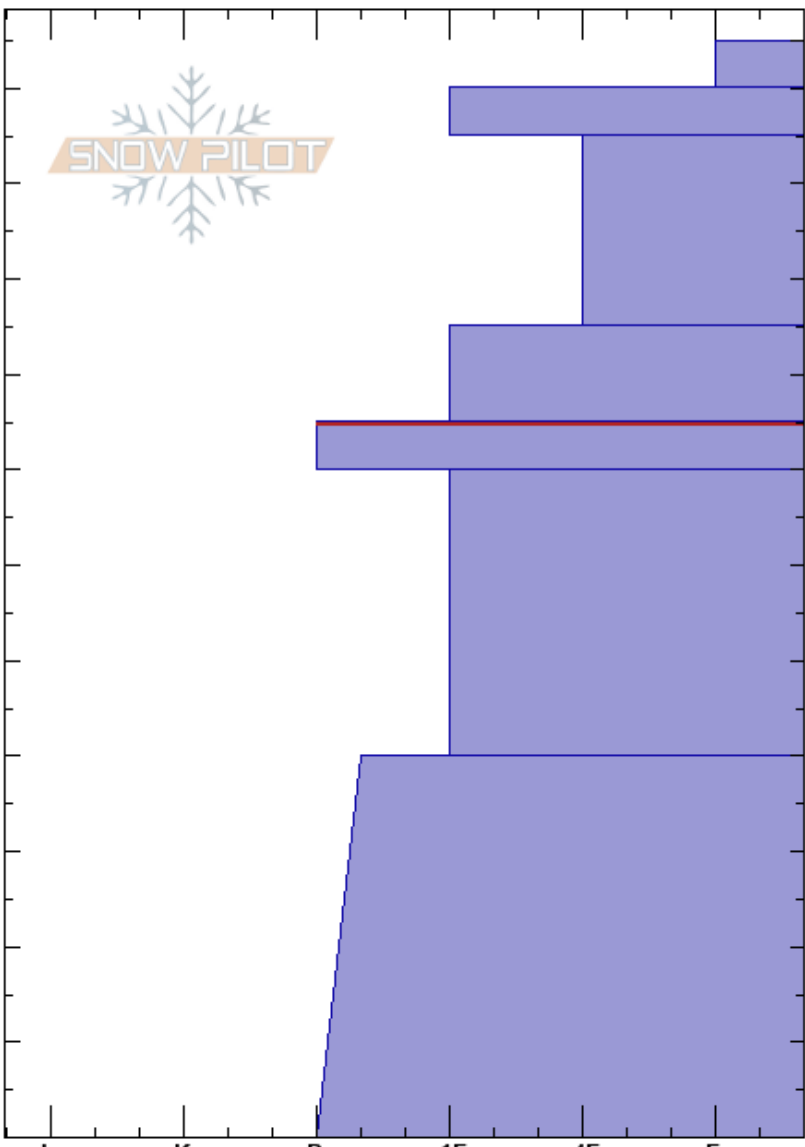

Cutler 1/02  
 Northern Wasatch  
 UT  
 Elevation: 8100 ft  
 Aspect: NE  
 Specifics:

Austin Boese  
 01/02/2019 - 3:00pm  
 Co-ord:  
 Slope Angle: 23°  
 Wind Loading:

Stability:  
 Air Temperature:  
 Sky Cover: CLR  
 Precipitation: NO  
 Wind: Calm

HS:115  
 PF:35 75-70cm:Problematic layer  
 PS:15

Height (ft)	Crystal		$\rho$ kg/m <sup>3</sup>	Stability tests & Layer comments
	Form	Size		
115				
110	V	3		
100	•			
90	•			
80	•			
75	•			← CT, Q1 @75cm SP
70	•	1		
60				
50	•			
40				
30				
20	•			
10				
0				