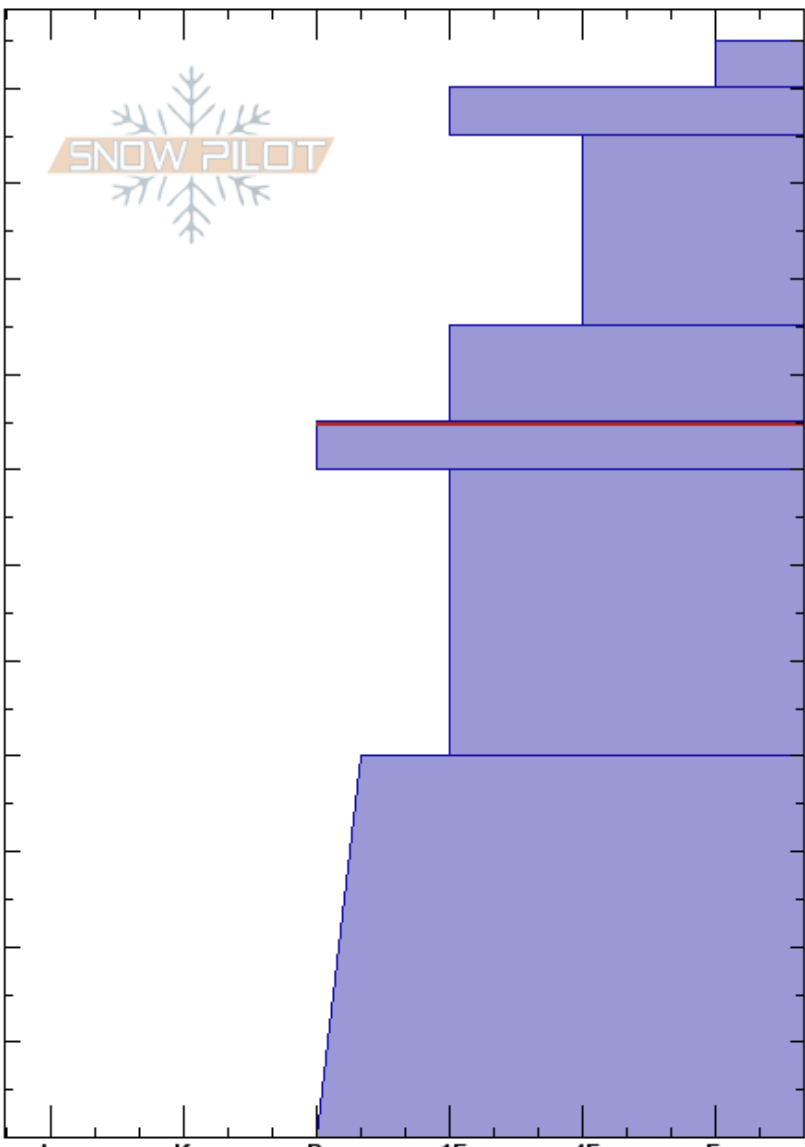

Cutler 1/02
 Northern Wasatch
 UT
 Elevation: 8100 ft
 Aspect: NE
 Specifics:

Austin Boese
 01/02/2019 - 3:00pm
 Co-ord:
 Slope Angle: 23°
 Wind Loading:

Stability:
 Air Temperature:
 Sky Cover: CLR
 Precipitation: NO
 Wind: Calm

HS:115
 PF:35 75-70cm:Problematic layer
 PS:15

Elevation (ft)	Crystal		ρ kg/m ³	Stability tests & Layer comments
	Form	Size		
115				
110	V	3		
100	•			
90	•			
80	•			
75	•			← CT, Q1 @75cm SP
70	•	1		
60				
50	•			
40				
30				
20	•			
10				
0				