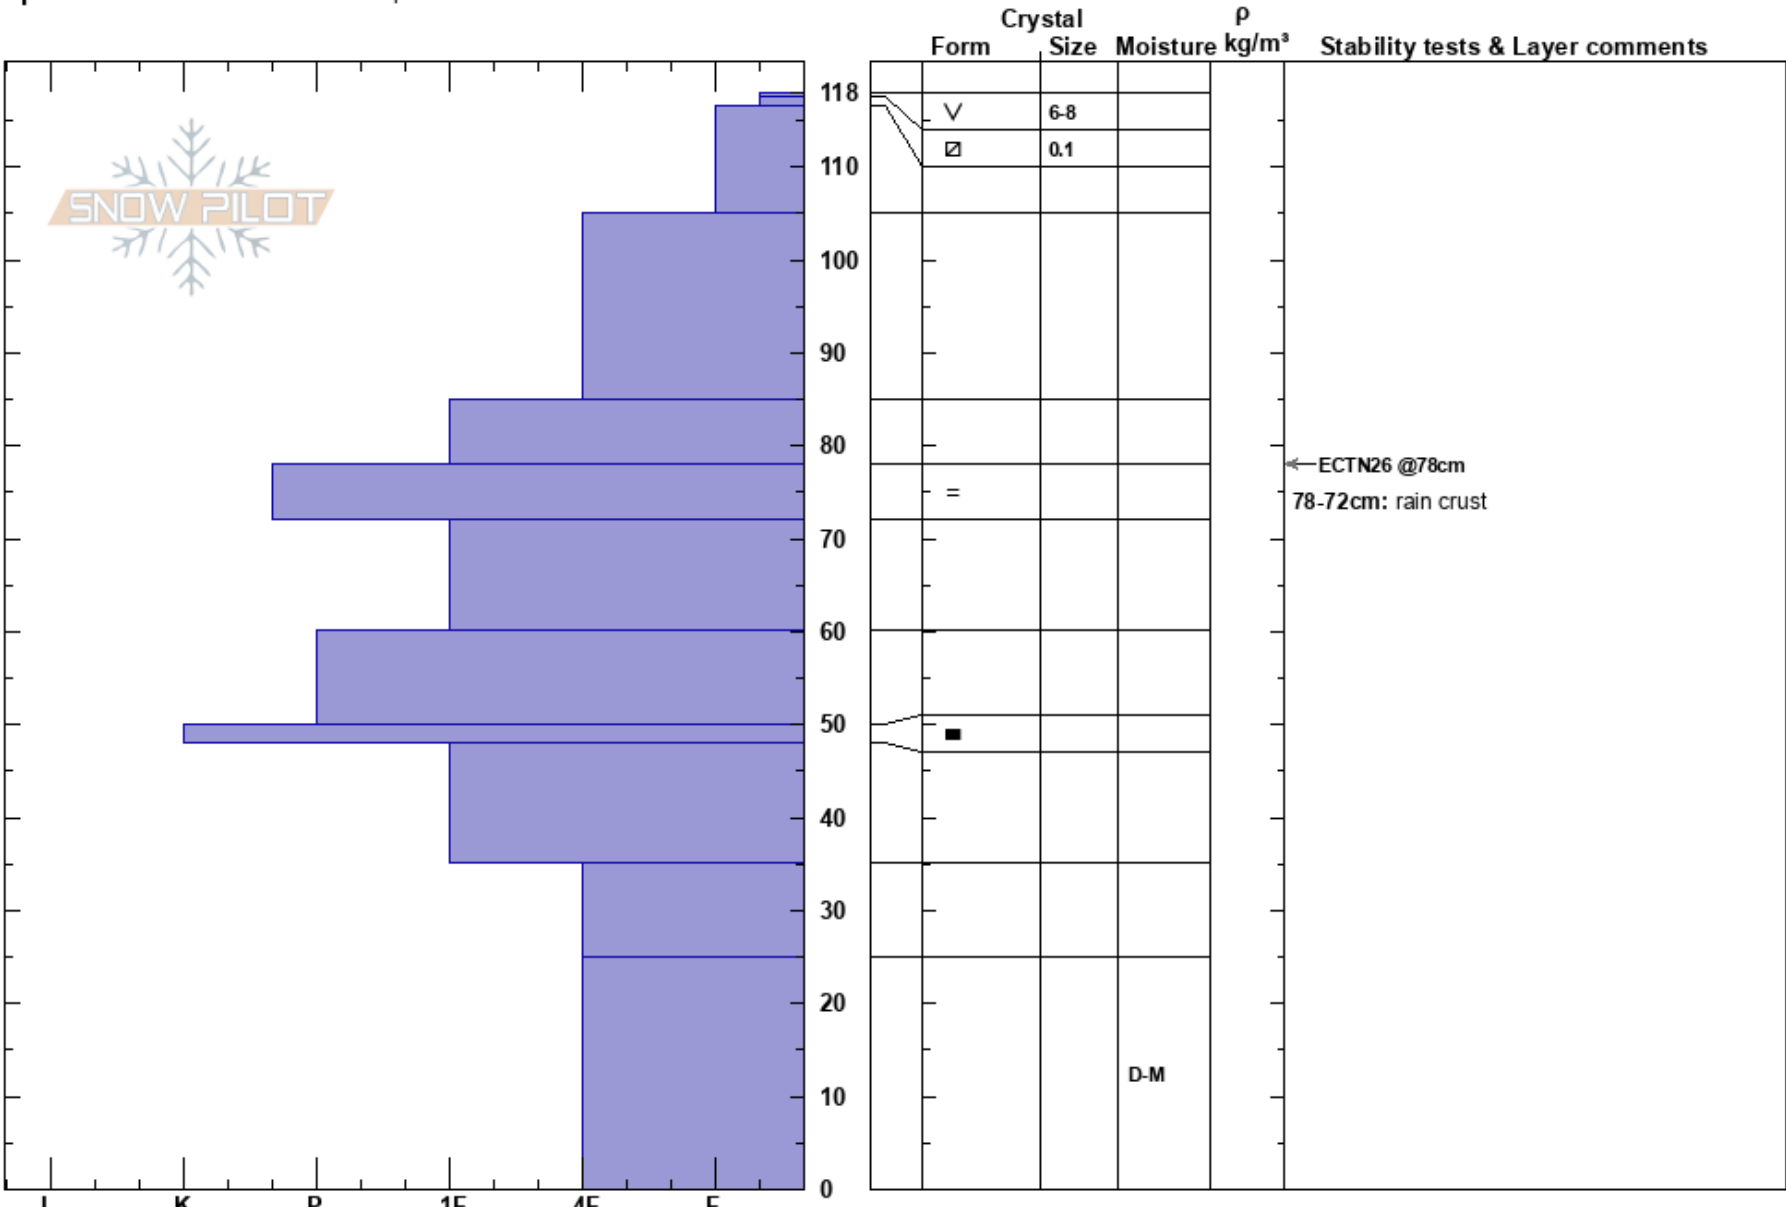

Setting Road  
 Uinta Range  
 UT  
 Elevation: 7724 ft  
 Aspect: 285°  
 Specifics: Snowmobile tracks on slope

Mark Staples  
 01/15/2017 - 9:00am  
 Co-ord: 40.62724N, -111.14595W  
 Slope Angle: 17°  
 Wind Loading:

Stability: **HS:118**  
 Air Temperature: 78-72cm: rain crust  
 Sky Cover:  
 Precipitation:  
 Wind:

Notes: Very little change in snow depth since a week ago. A lot of precip fell as rain.