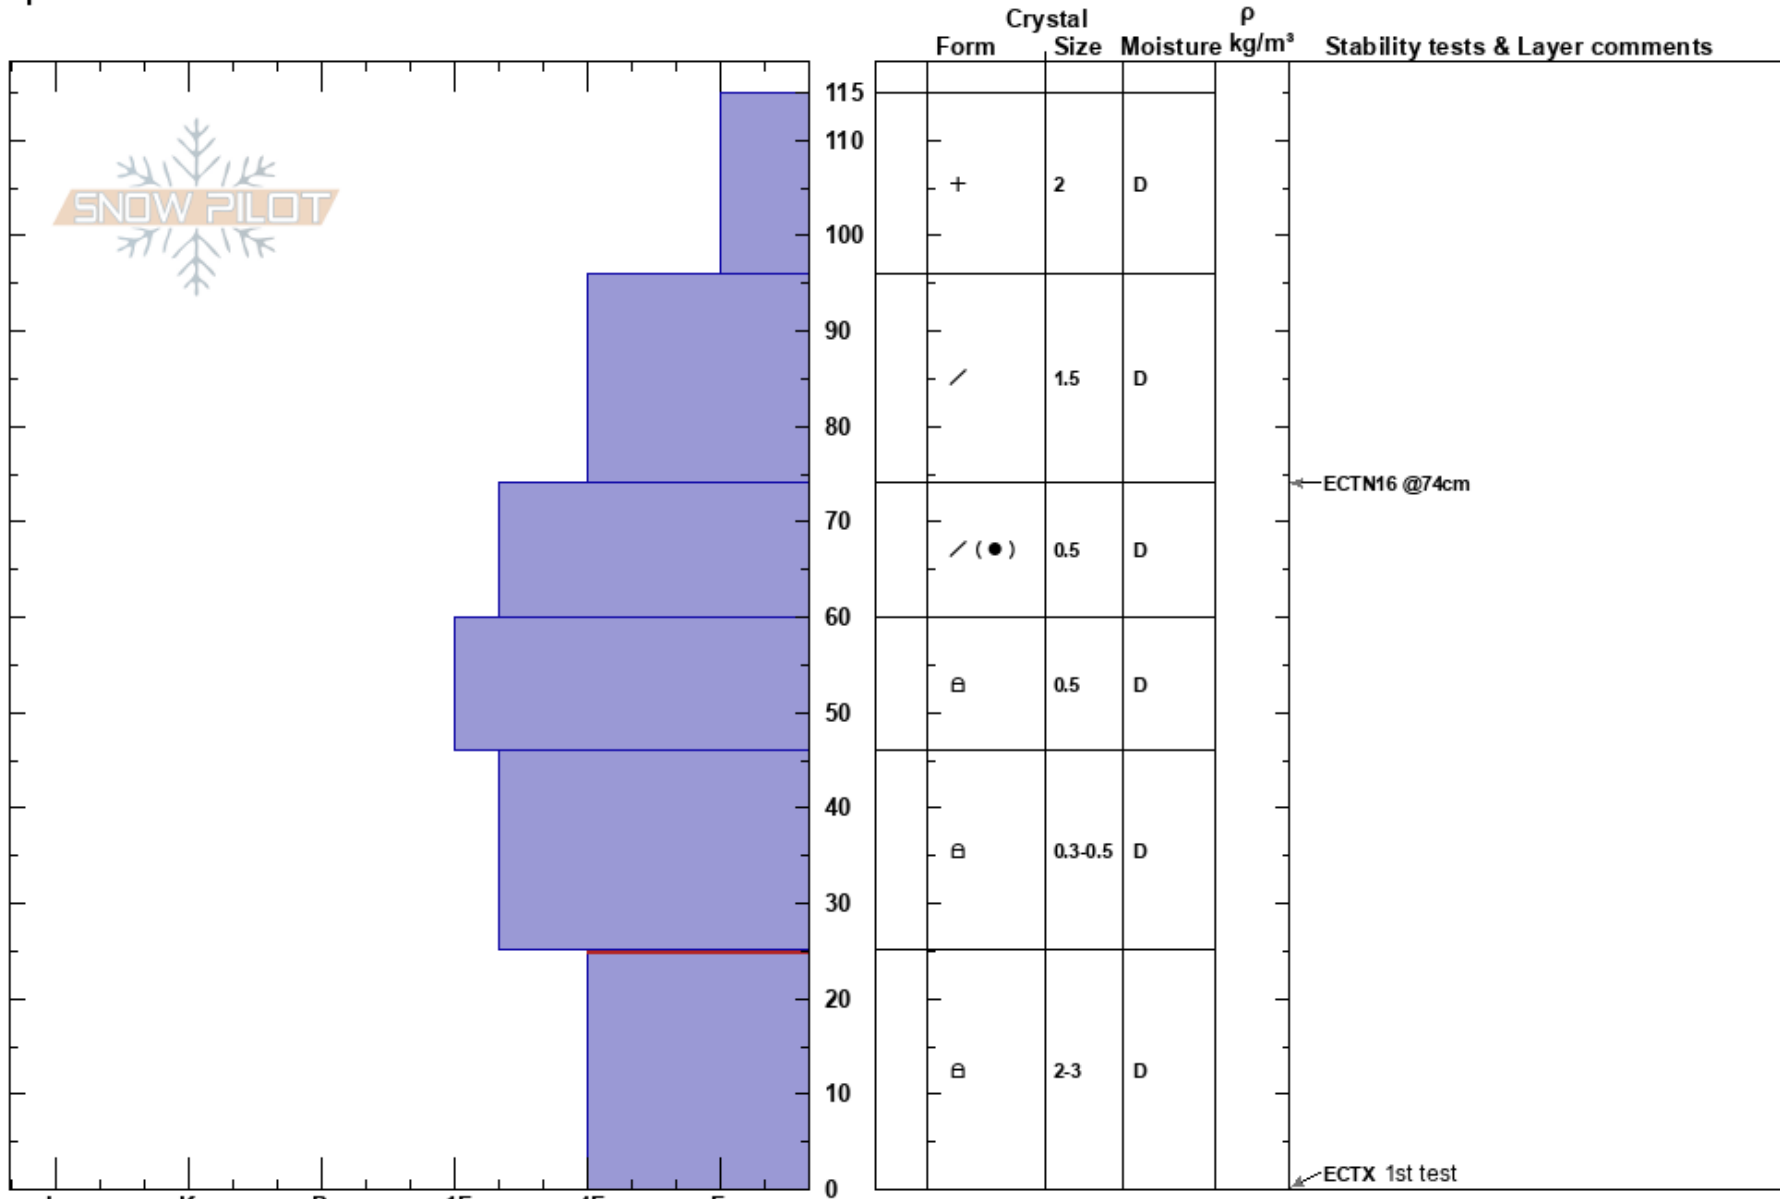

Shed 7 West
 Lewis Range
 MT
 Elevation: 6650 ft
 Aspect: E
 Specifics:

BNSF Avalanche Safety
 01/02/2019 - 2:00pm
 Co-ord: 48.25449N, -113.49522W
 Slope Angle: 30°
 Wind Loading: yes

Stability: **Air Temperature:** -6°C
Sky Cover: OVC
Precipitation: S-1
Wind: W Moderate

HS: 115
Layer Notes:
 25-0cm: Problematic layer

Notes: Strong west winds on above on ridge crest. D1.5 cornice fall triggered storm slab nearby in center of path.