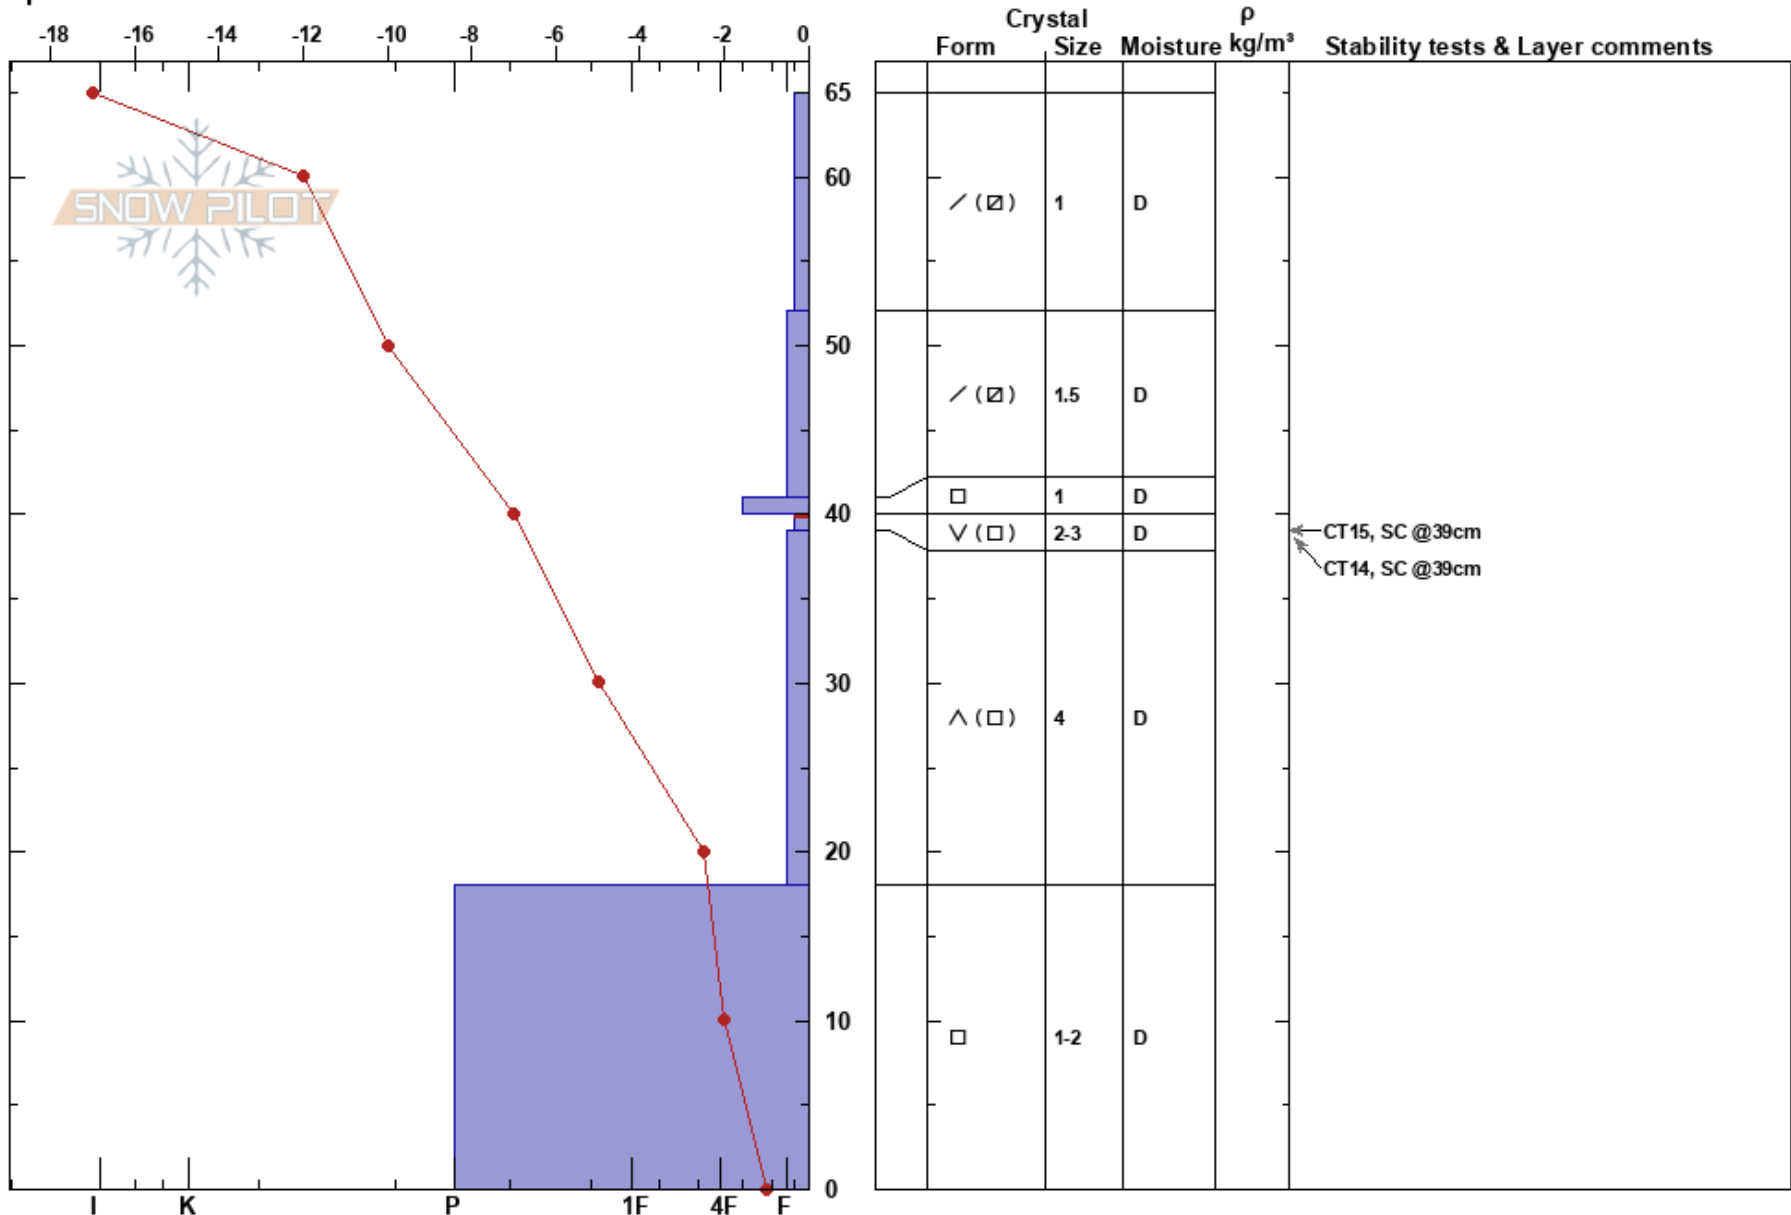

Froif Chute
 Elk Mountains
 CO
 Elevation: 8900 ft
 Aspect: 340°
 Specifics:

Zach Kinler
 01/02/2019 - 1:15pm
 Co-ord:
 Slope Angle:
 Wind Loading:

Stability: **HS:65**
 Air Temperature: -12°C PF:45 40-39cm:Problematic layer
 Sky Cover: CLR
 Precipitation: NO
 Wind: Calm

Notes: Previously boot/ski packed. Compression Tests performed in both a recently ski cut area and an area between cuts. CTN where recent cut done.