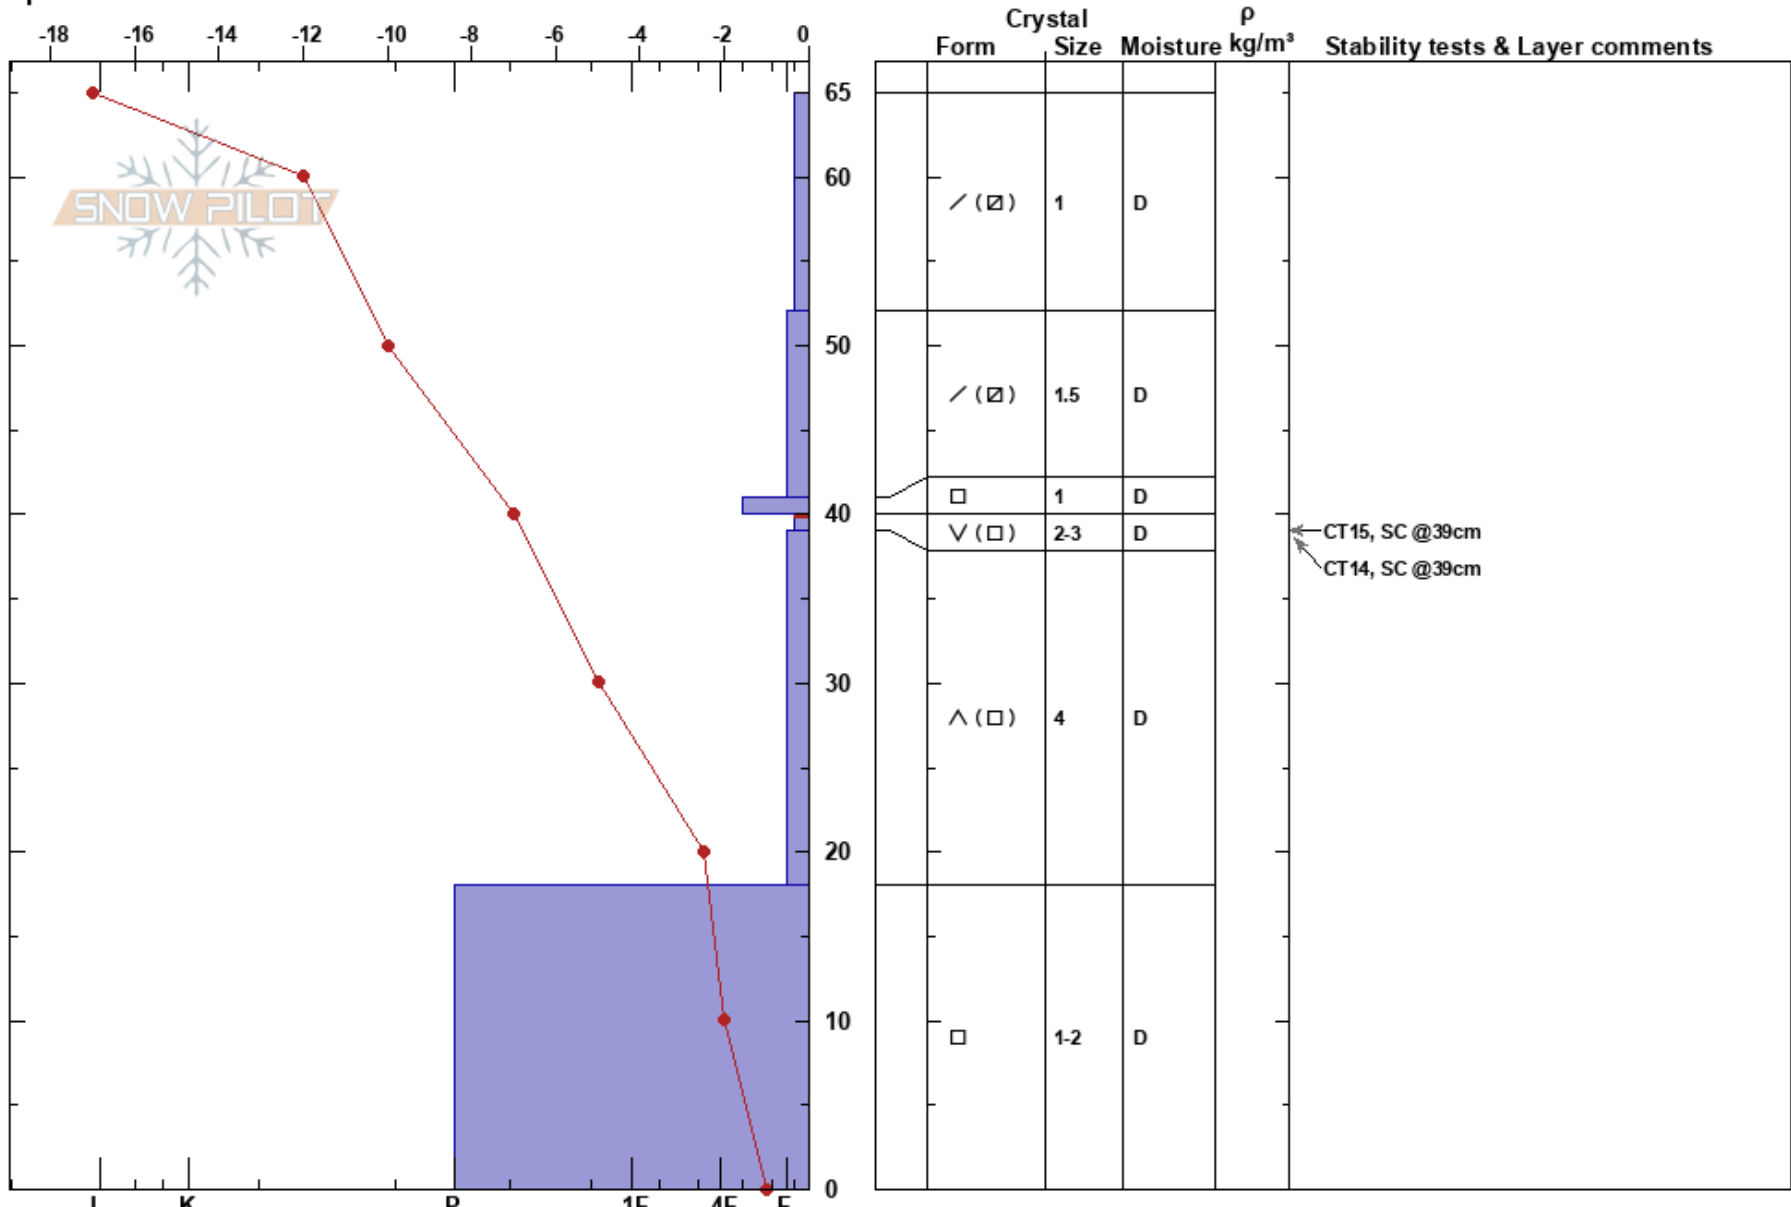

Froif Chute  
 Elk Mountains  
 CO  
 Elevation: 8900 ft  
 Aspect: 340°  
 Specifics:

Zach Kinler  
 01/02/2019 - 1:15pm  
 Co-ord:  
 Slope Angle:  
 Wind Loading:

Stability: **HS:65**  
 Air Temperature: -12°C **PF:45** 40-39cm:Problematic layer  
 Sky Cover: CLR  
 Precipitation: NO  
 Wind: Calm

**Notes:** Previously boot/ski packed. Compression Tests performed in both a recently ski cut area and an area between cuts. CTN where recent cut done.