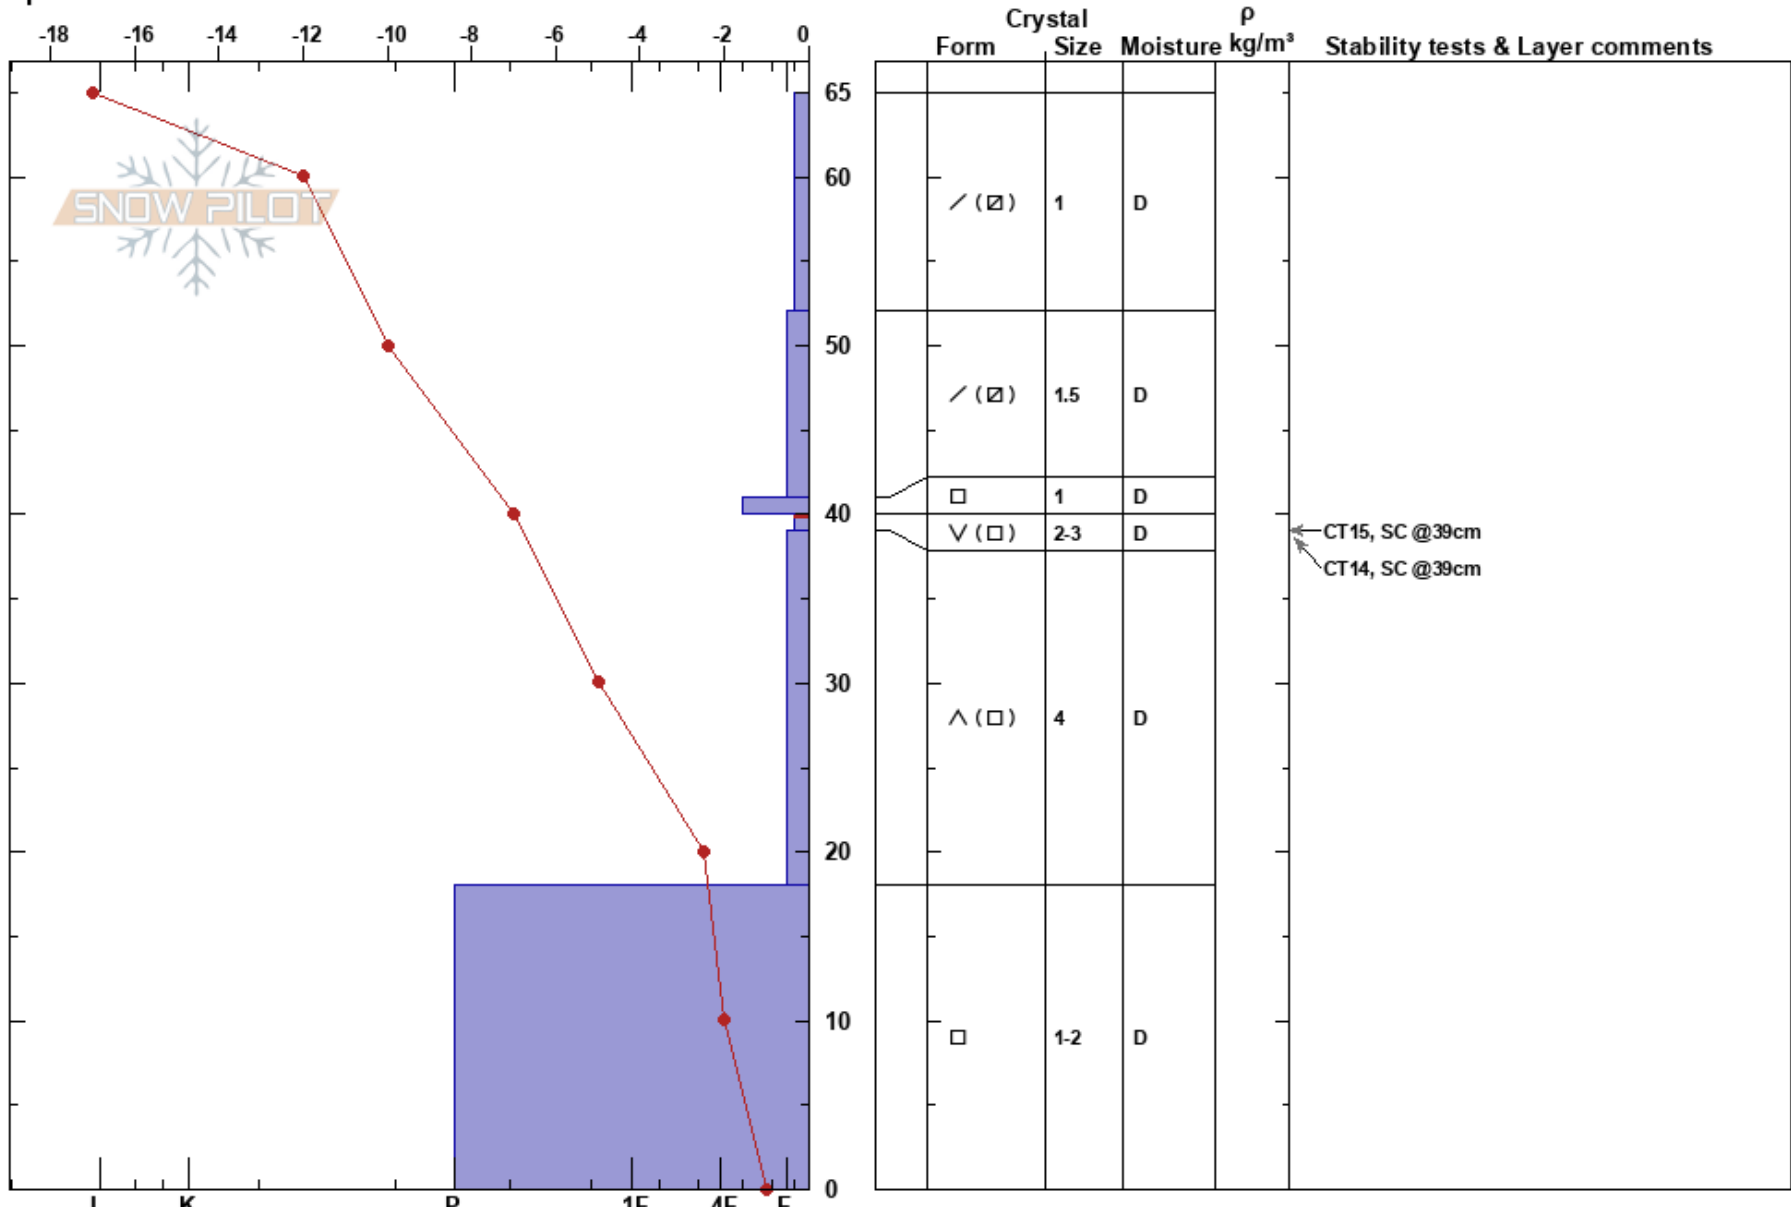

Froif Chute
 Elk Mountains
 CO
 Elevation: 8900 ft
 Aspect: 340°
 Specifics:

Zach Kinler
 01/02/2019 - 1:15pm
 Co-ord:
 Slope Angle:
 Wind Loading:

Stability: **HS:65**
 Air Temperature: -12°C PF:45 40-39cm:Problematic layer
 Sky Cover: CLR
 Precipitation: NO
 Wind: Calm

Notes: Previously boot/ski packed. Compression Tests performed in both a recently ski cut area and an area between cuts. CTN where recent cut done.