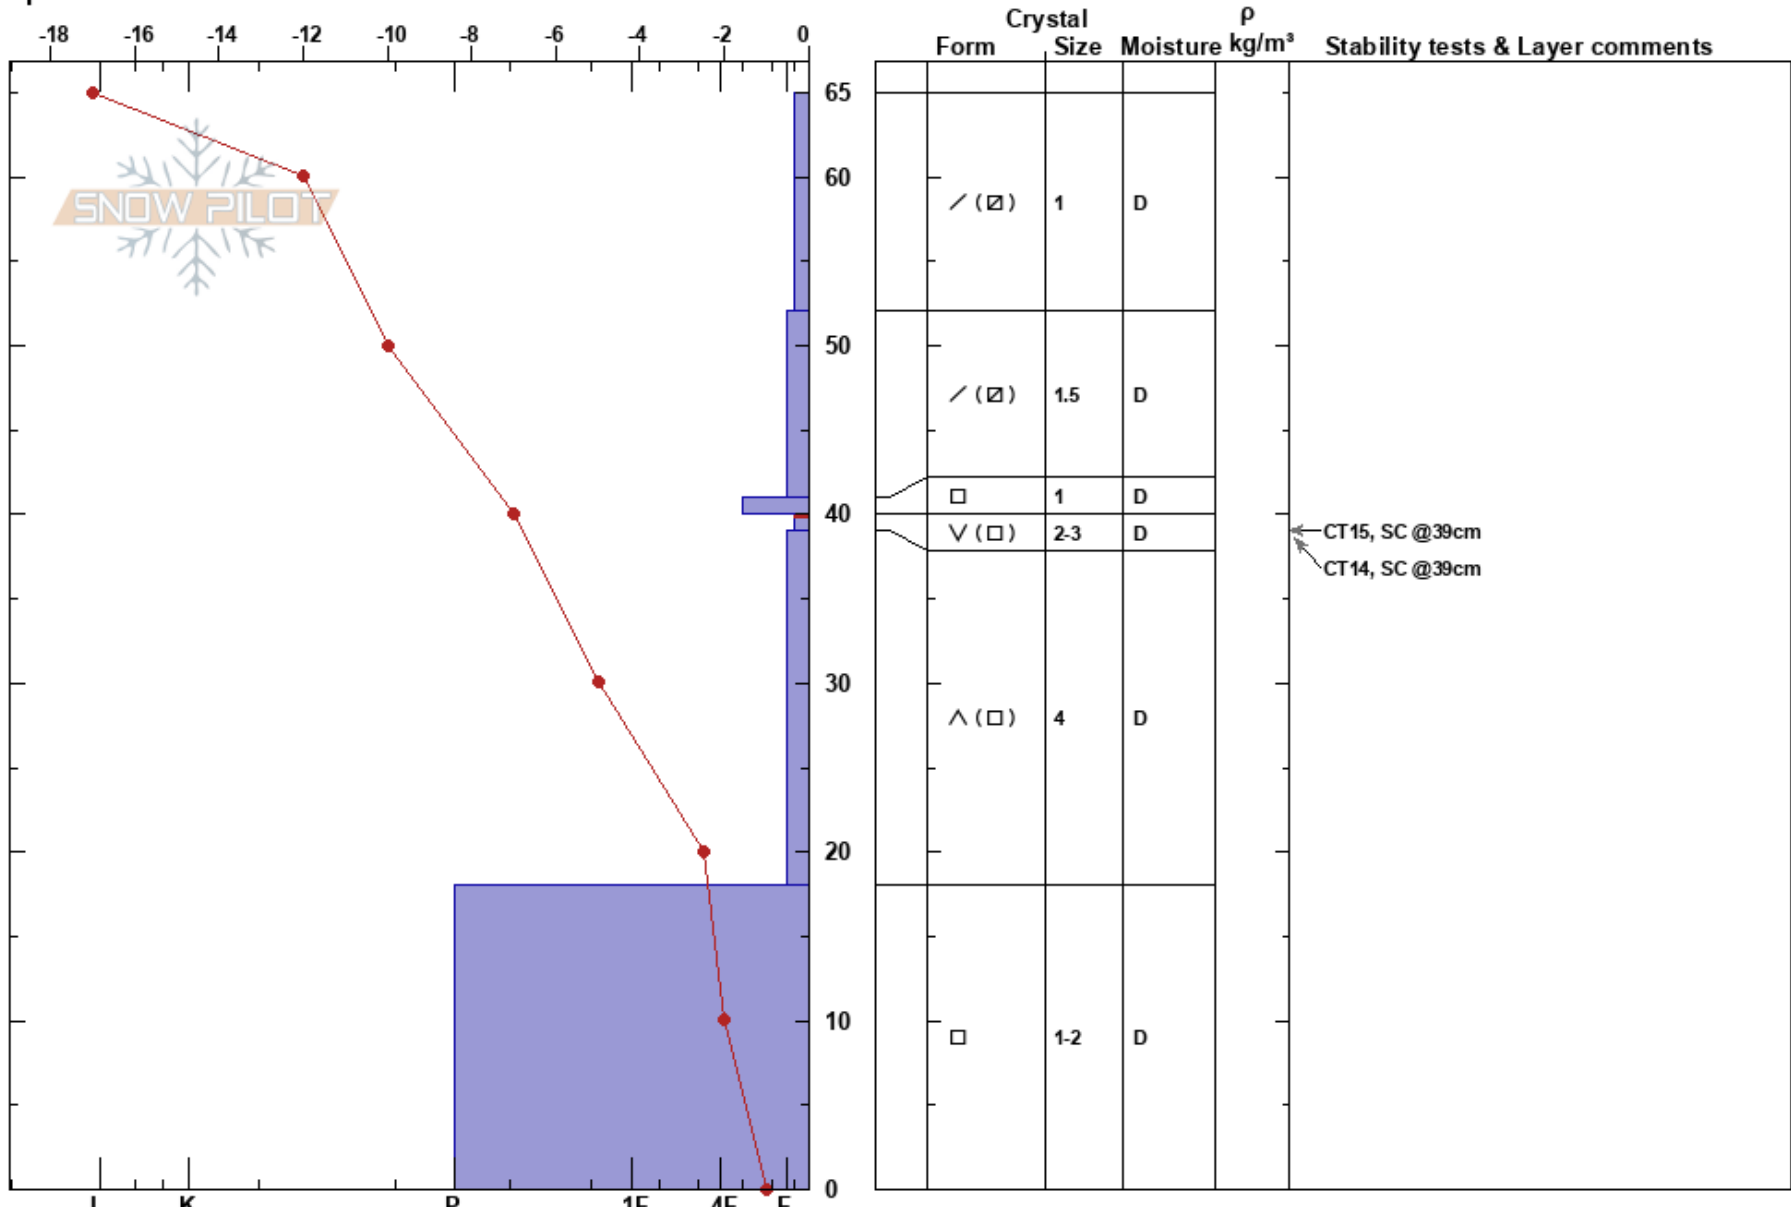

Froif Chute
 Elk Mountains
 CO
 Elevation: 8900 ft
 Aspect: 340°
 Specifics:

Zach Kinler
 01/02/2019 - 1:15pm
 Co-ord:
 Slope Angle:
 Wind Loading:

Stability: **HS:65**
 Air Temperature: -12°C **PF:45** 40-39cm:Problematic layer
 Sky Cover: CLR
 Precipitation: NO
 Wind: Calm

Notes: Previously boot/ski packed. Compression Tests performed in both a recently ski cut area and an area between cuts. CTN where recent cut done.