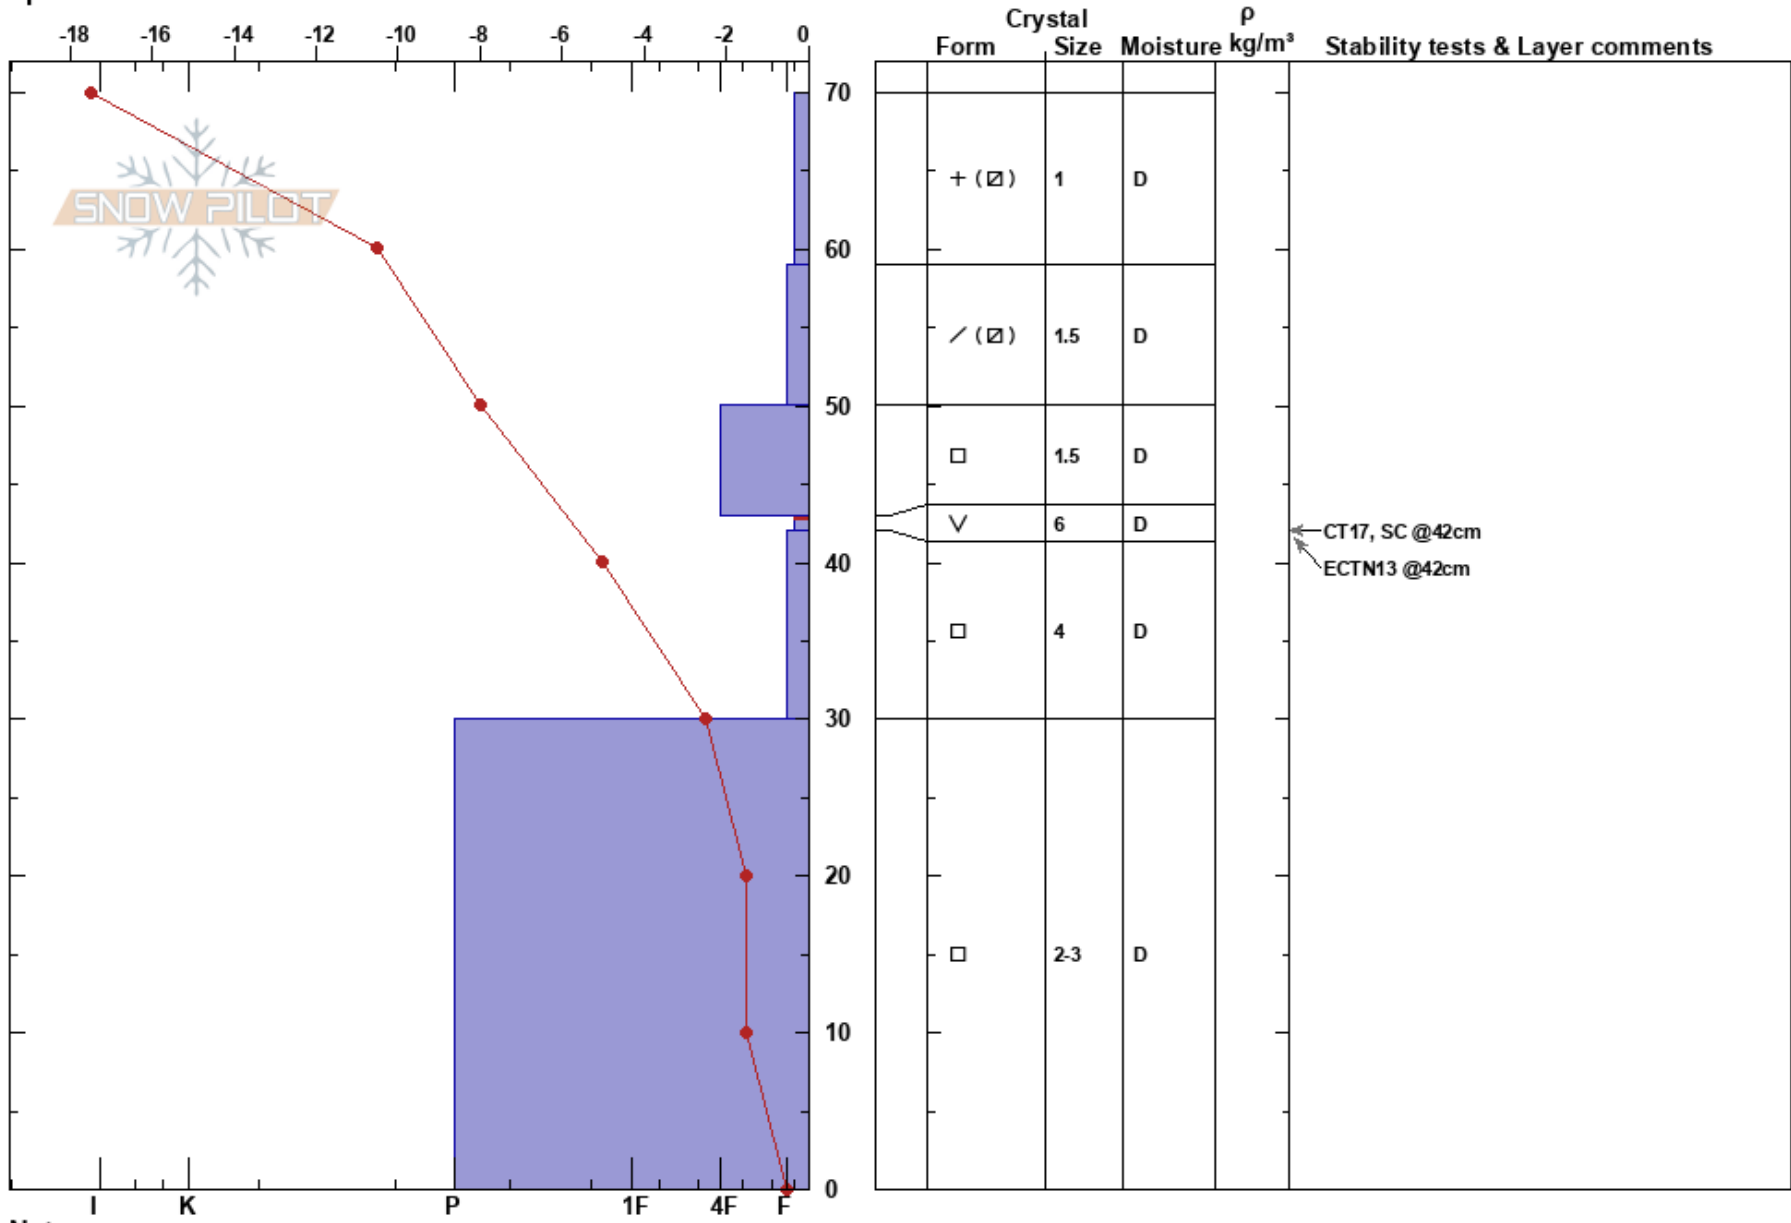

Nordic Hill Center  
 Elk Mountains  
 CO  
 Elevation: 8900 ft  
 Aspect: 15°  
 Specifics:

Zach Kinler  
 01/02/2019 - 12:30pm  
 Co-ord:  
 Slope Angle:  
 Wind Loading:

Stability:  
 Air Temperature: -16°C  
 Sky Cover: CLR  
 Precipitation: NO  
 Wind: Calm  
 HS:70  
 PF:50  
 43-42cm: Problematic layer

Notes: Previously ski/boot packed area. Unaffected by recent ski cutting.