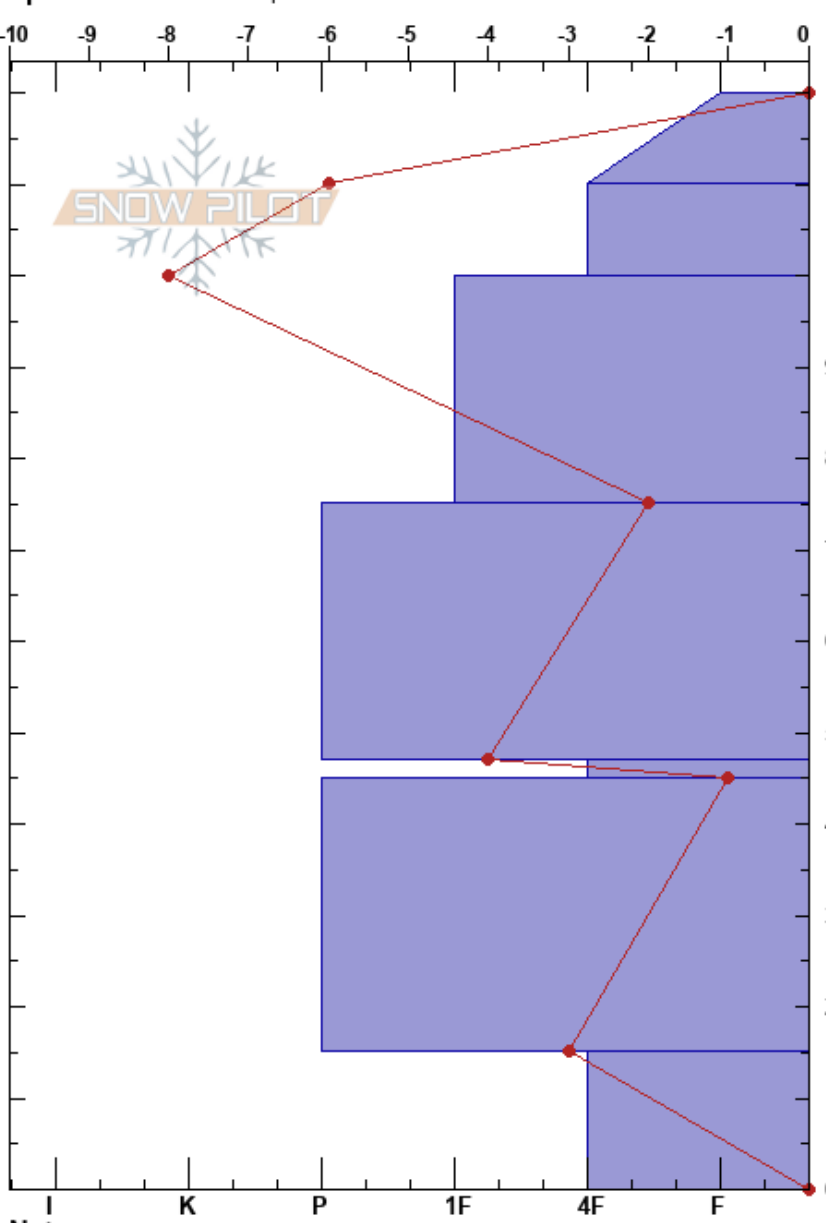

Back of Blue Bird
 Payette National Forest
 ID
 Elevation: 7570 ft
 Aspect: 52°
 Specifics: We skied slope

Tyler Rumburg
 01/02/2019 - 12:00pm
 Co-ord: 45.00582N, -116.13353W
 Slope Angle: 28°
 Wind Loading:

Stability: **HS:120**
 Air Temperature: -6°C
 Sky Cover: OVC
 Precipitation: NO
 Wind:
PF:50 15-0cm: Problematic layer

Form	Crystal		ρ kg/m ³	Stability tests & Layer comments
	Size	Moisture		
.	0.3			
.	0.5			
.	1			
☐	0.5			
☐	1			
●	1.5			
☐	2			← CT24, Q2 @15cm ← CT23, Q2 @15cm