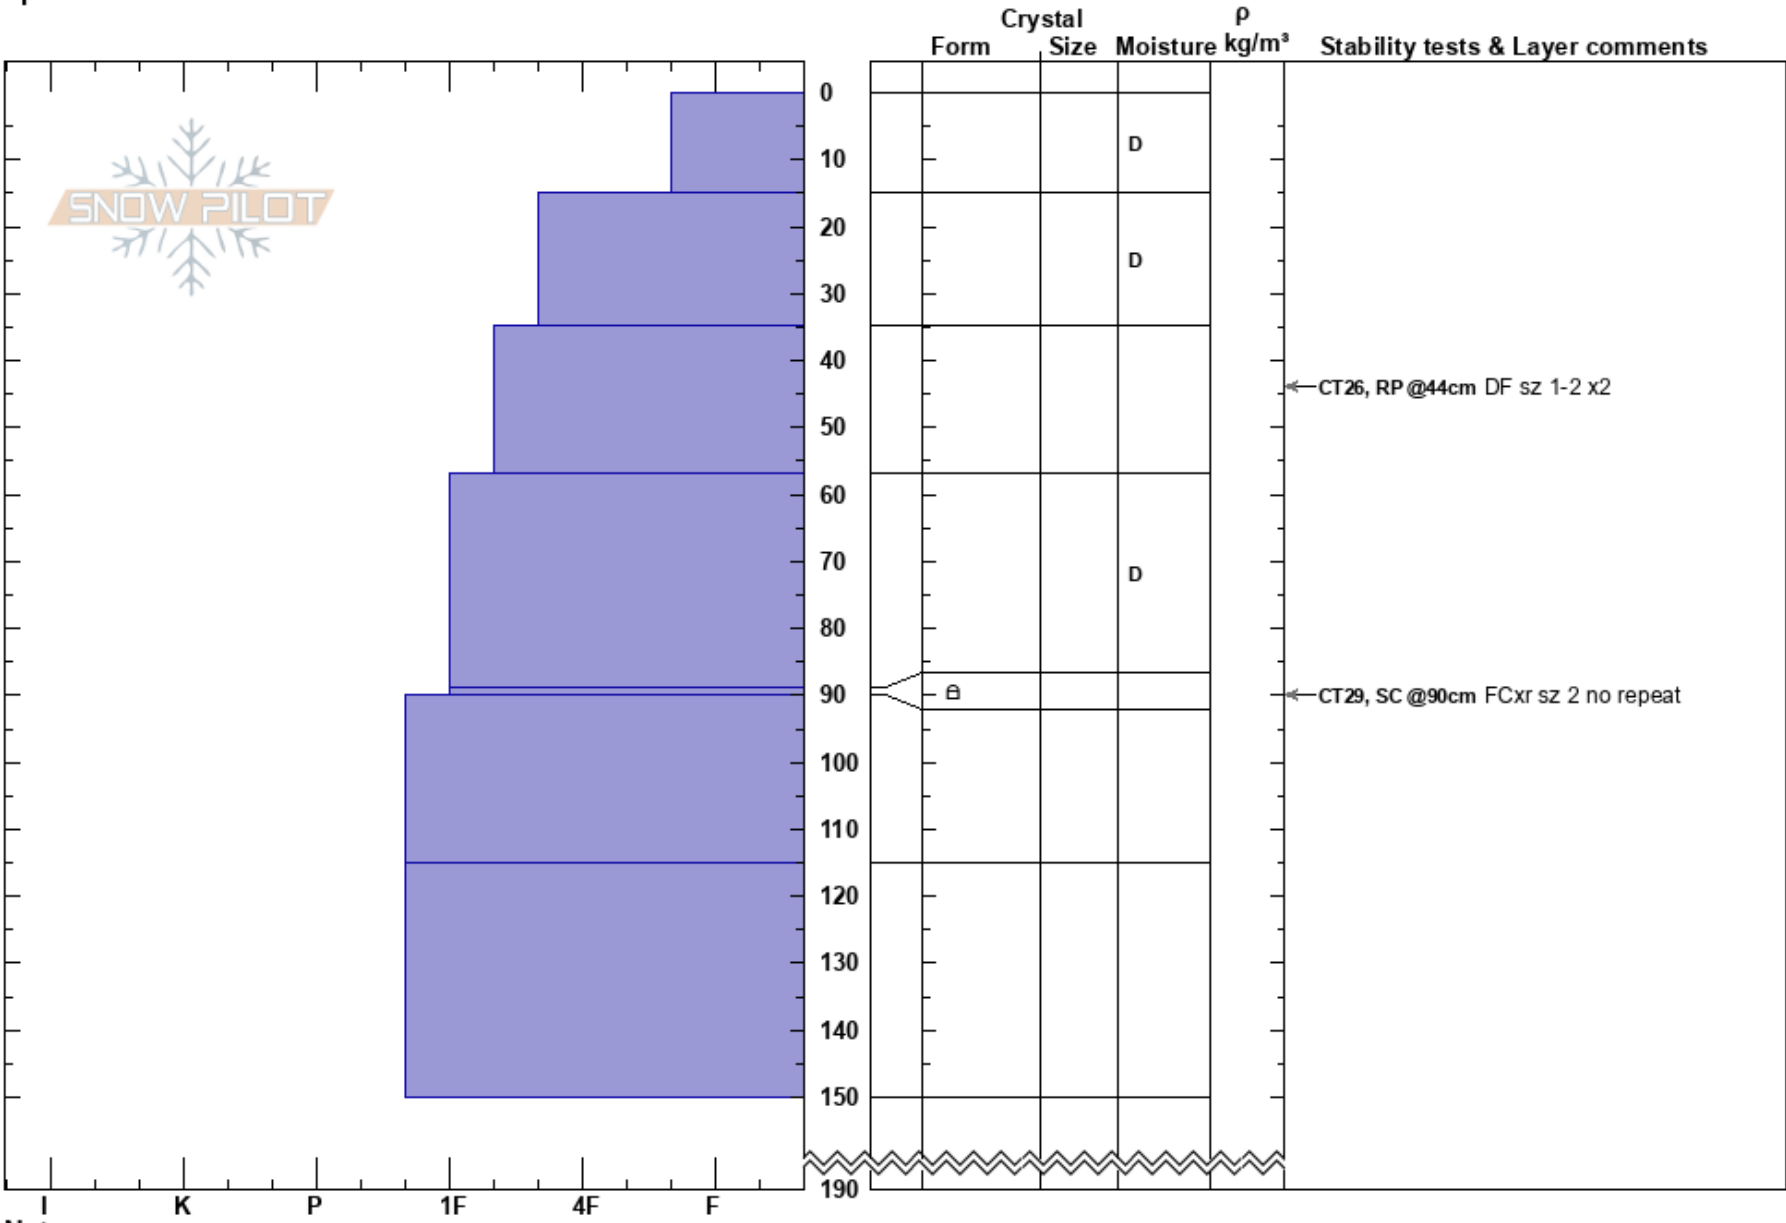

West Twin Treeline  
 Selkirks  
 BC  
 Elevation: 2050 m  
 Aspect: E  
 Specifics:

Selkirk Tangiers  
 02/01/2019 - 10:00  
 Co-ord:  
 Slope Angle: 26°  
 Wind Loading: no

Stability:  
 Air Temperature: -6.8°C PF:35 HS:190  
 Sky Cover: OVC  
 Precipitation: S-1  
 Wind: SE Moderate  
 Layer Notes: