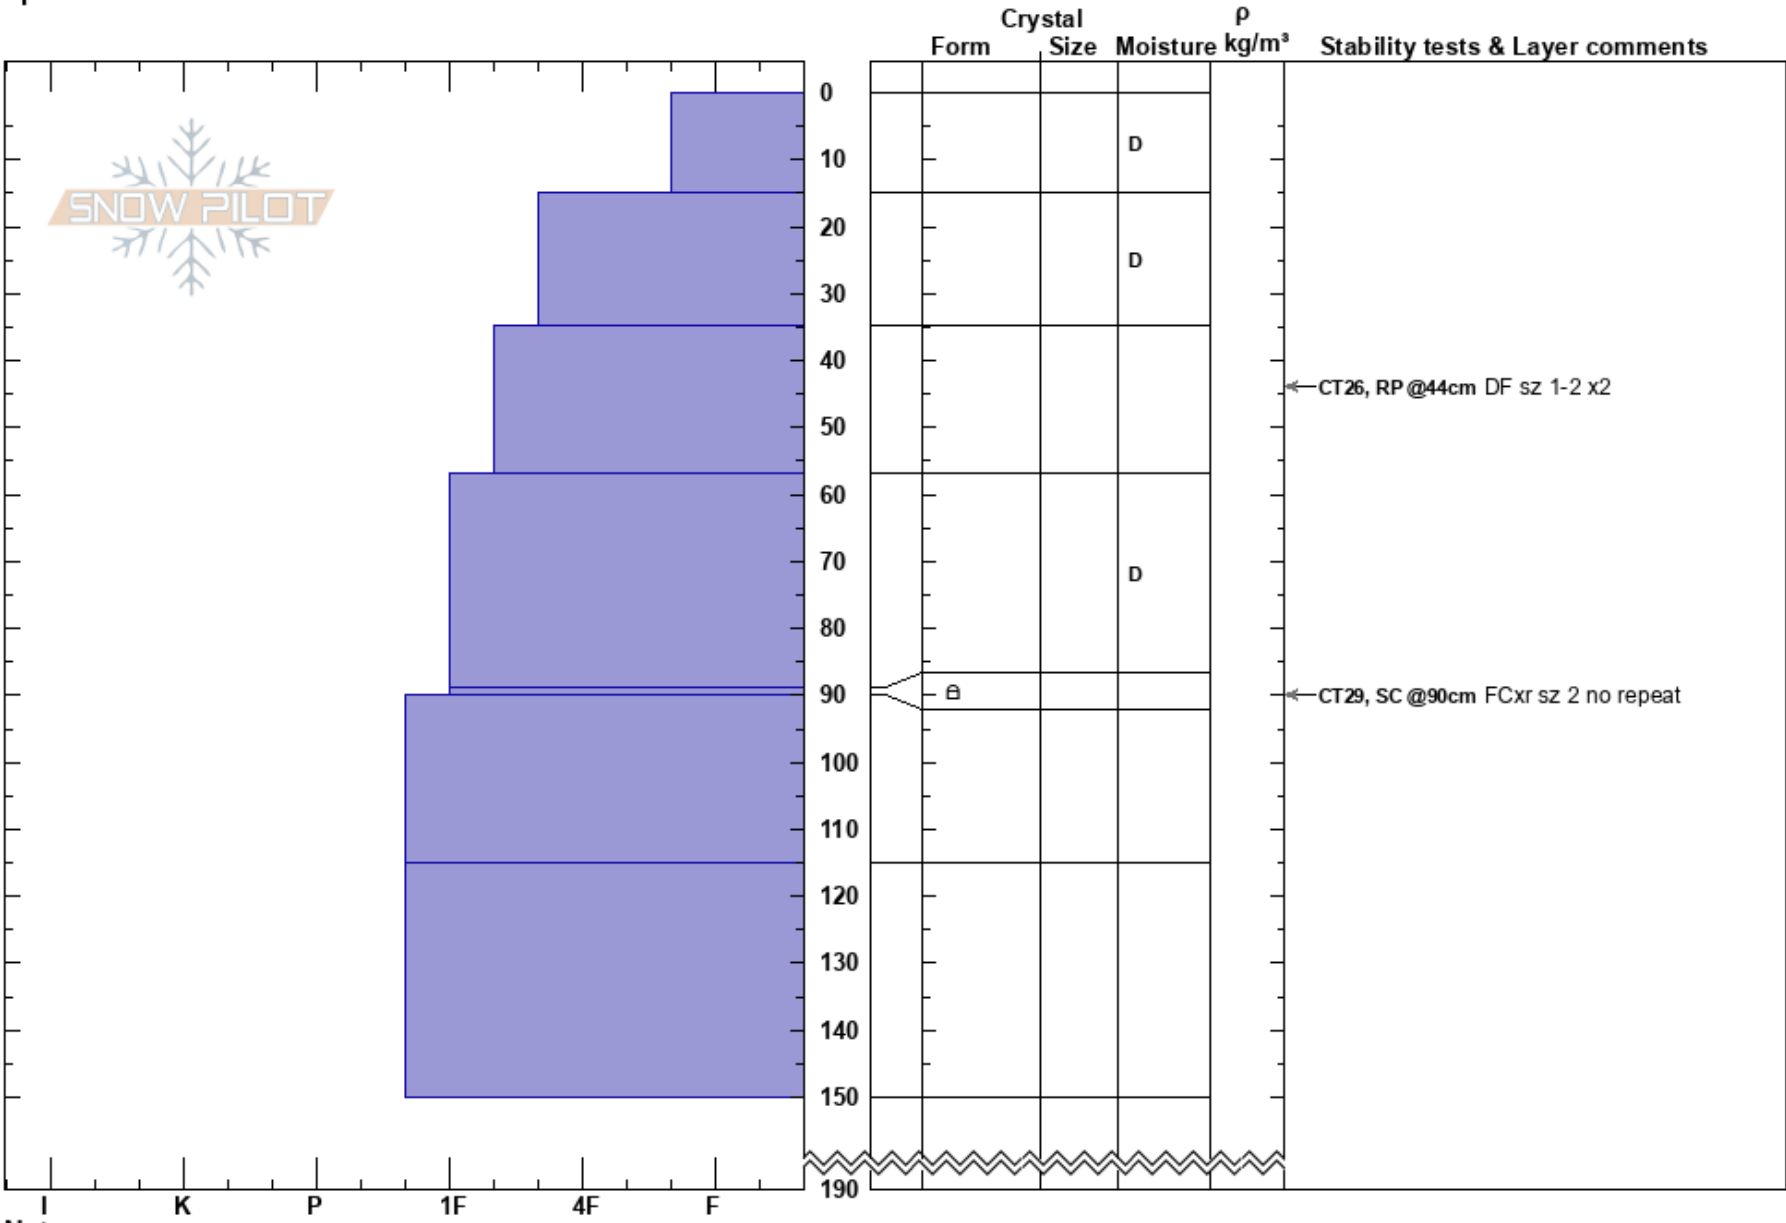

West Twin Treeline
 Selkirks
 BC
 Elevation: 2050 m
 Aspect: E
 Specifics:

Selkirk Tangiers
 02/01/2019 - 10:00
 Co-ord:
 Slope Angle: 26°
 Wind Loading: no

Stability:
 Air Temperature: -6.8°C PF:35 HS:190
 Sky Cover: OVC
 Precipitation: S-1
 Wind: SE Moderate
 Layer Notes: