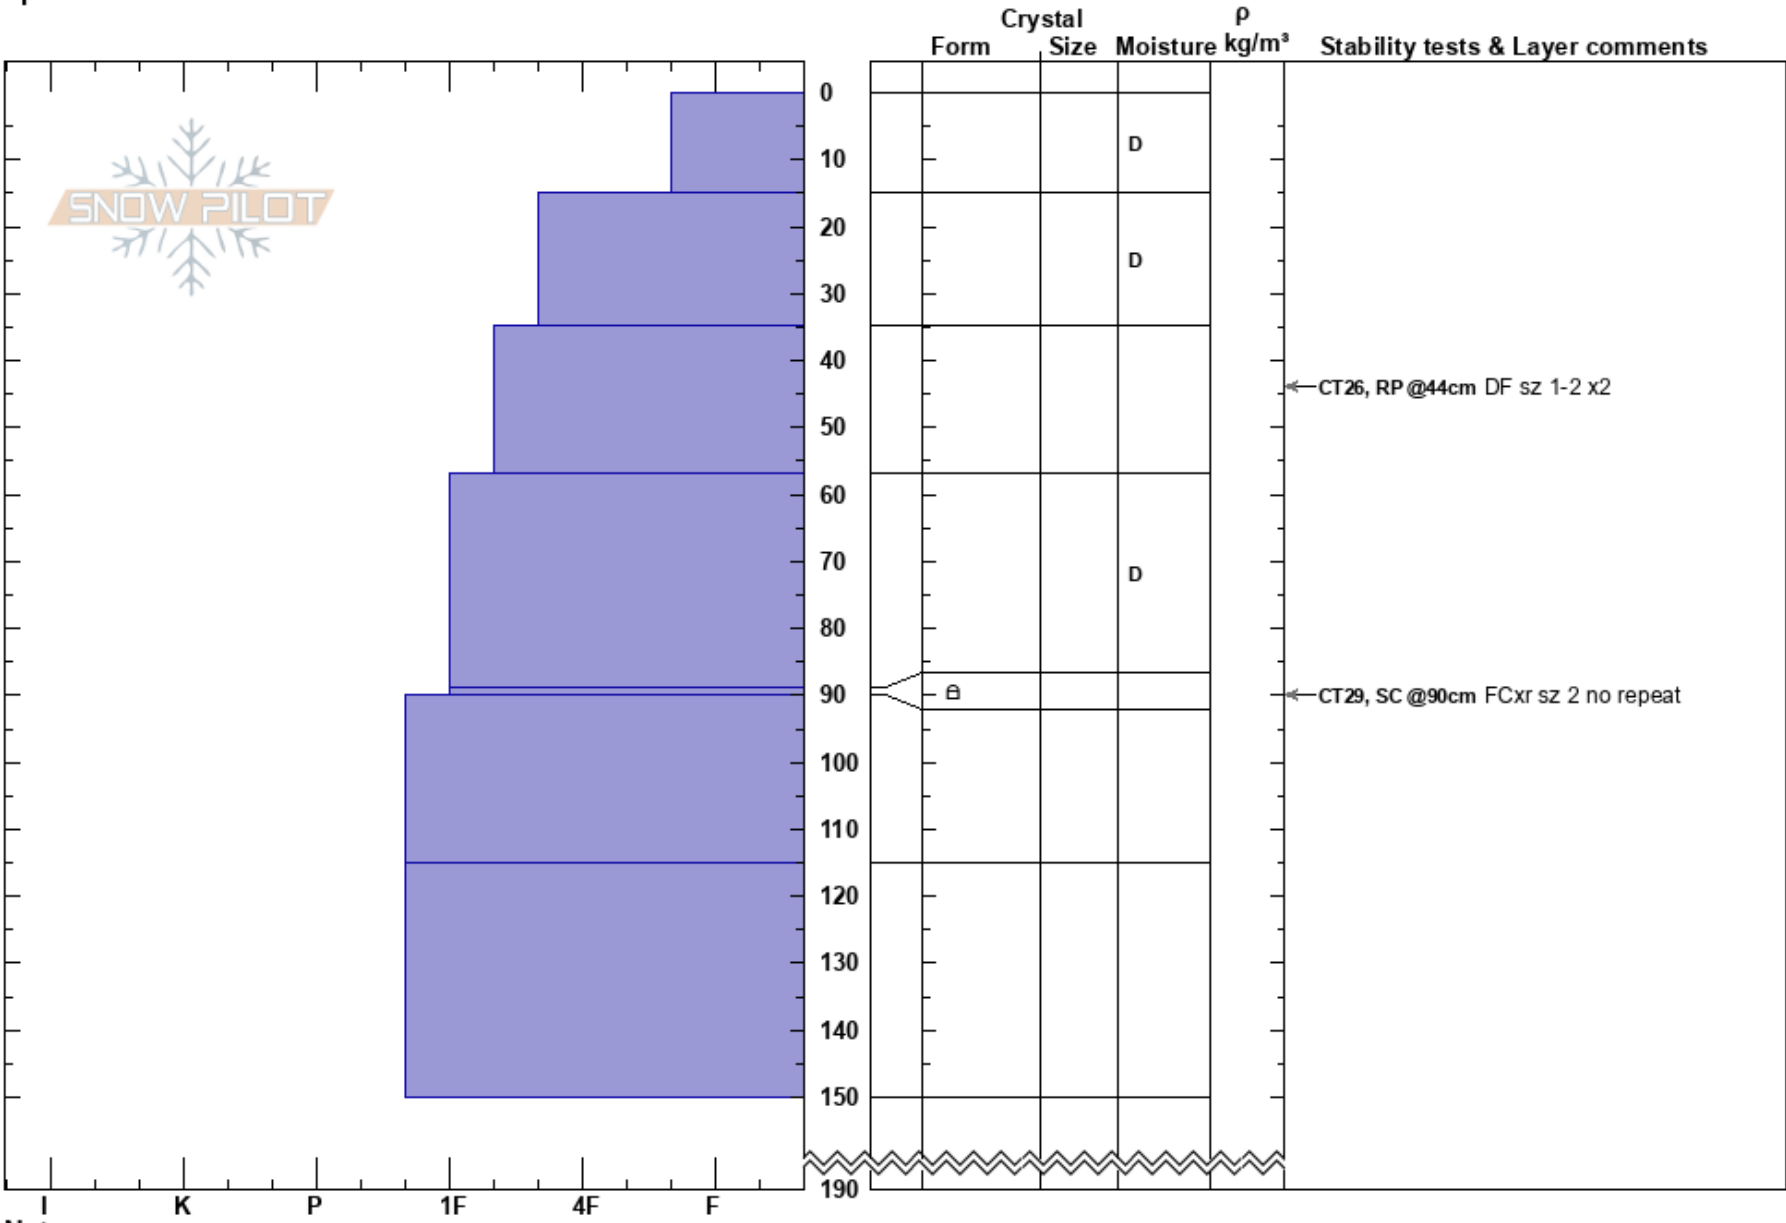

West Twin Treeline  
 Selkirks  
 BC  
 Elevation: 2050 m  
 Aspect: E  
 Specifics:

Selkirk Tangiers  
 02/01/2019 - 10:00  
 Co-ord:  
 Slope Angle: 26°  
 Wind Loading: no

Stability:  
 Air Temperature: -6.8°C PF:35 HS:190  
 89-90cm: Problematic layer  
 Sky Cover: OVC  
 Precipitation: S-1  
 Wind: SE Moderate